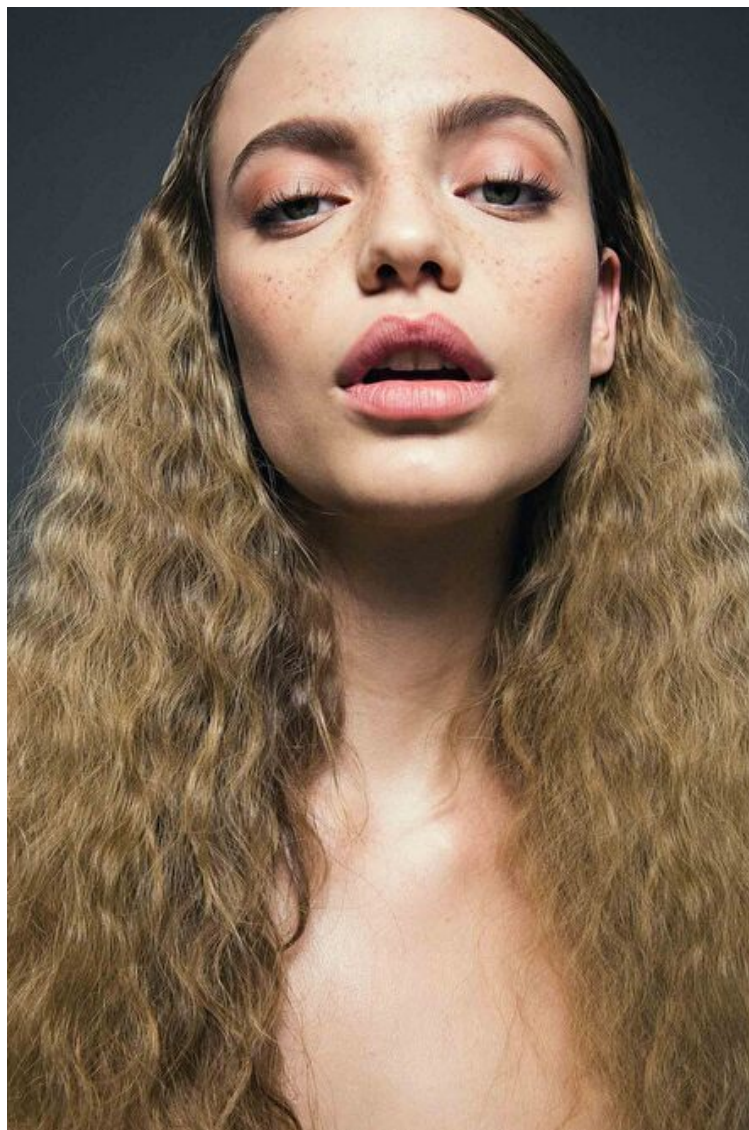

Hair Brown

Iggy Walton

Height 173cm / 5' 8.0"

Bust 77cm / 30.5"

Waist 60cm / 23.5"

Hips 88cm / 34.5"

Eyes Blue green

Hair Brown