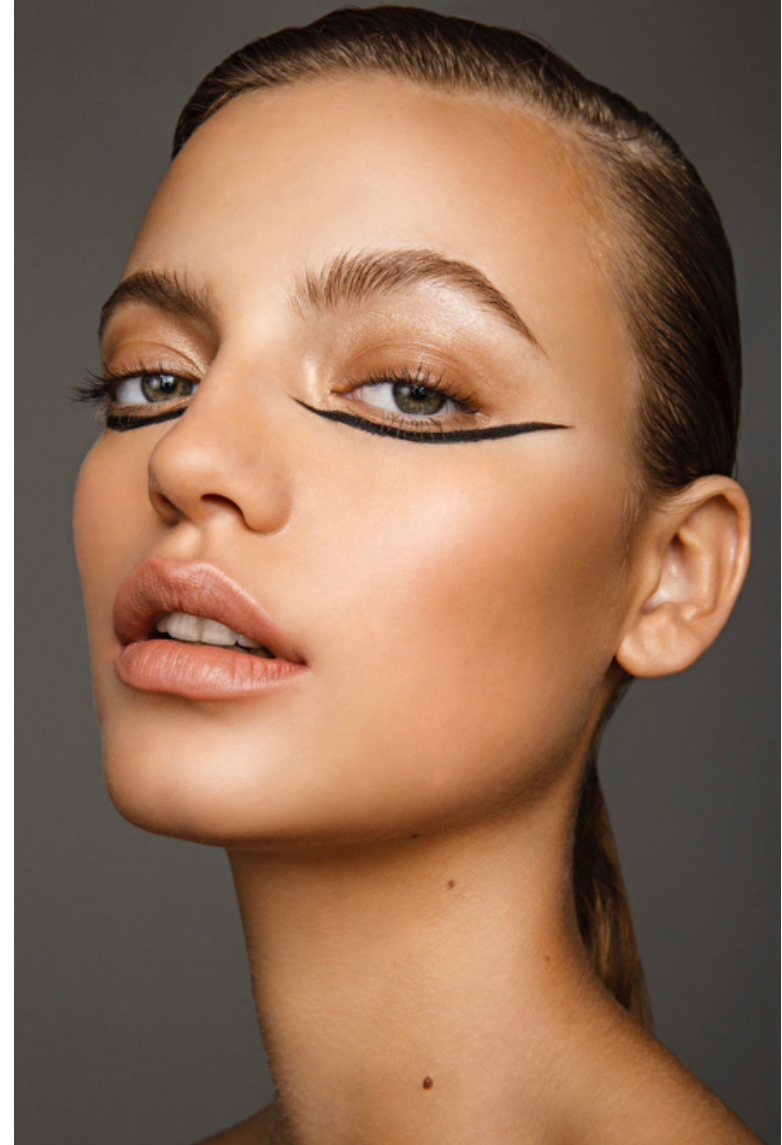

Height 173cm / 5' 8.0"

Bust 77cm / 30.5"

Waist 60cm / 23.5"

Hips 88cm / 34.5"

Eyes Blue green

Hair Brown

Select

MODEL MANAGEMENT