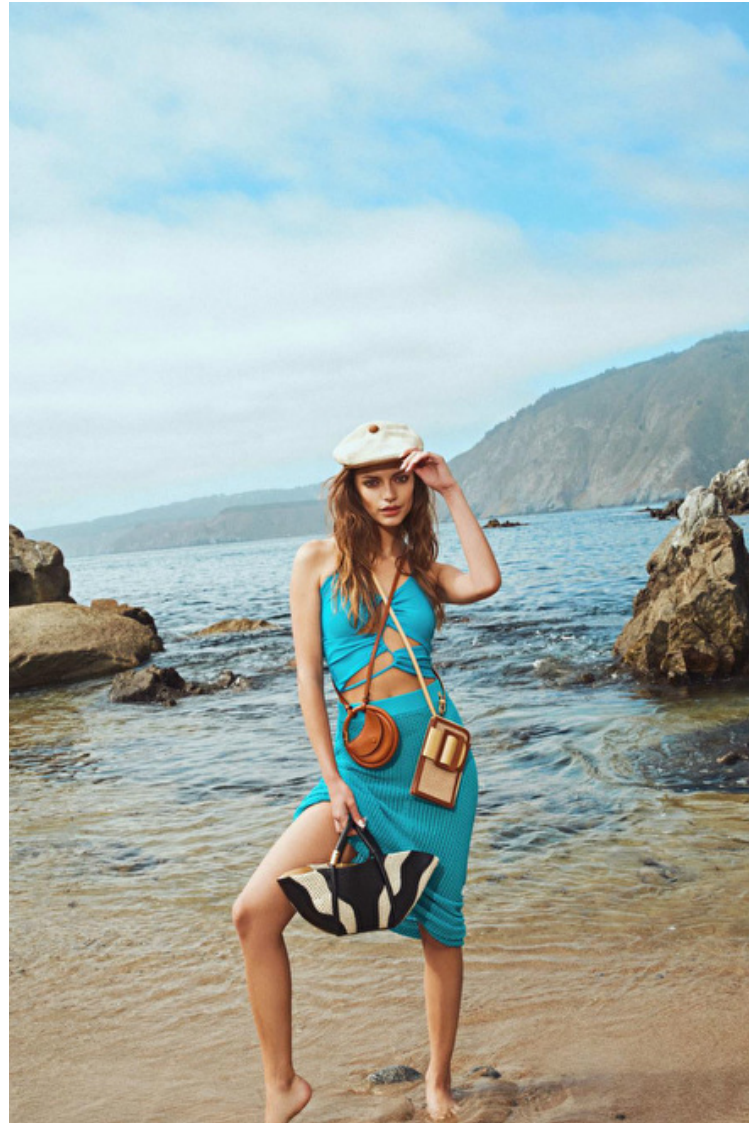

Bust 77cm / 30.5"

Waist 60cm / 23.5"

Hips 88cm / 34.5"

Eyes Blue green

Hair Brown

Select

MODEL MANAGEMENT

Via Giorgio Washington, 2, Milano, 20146, Lombardia, Italy