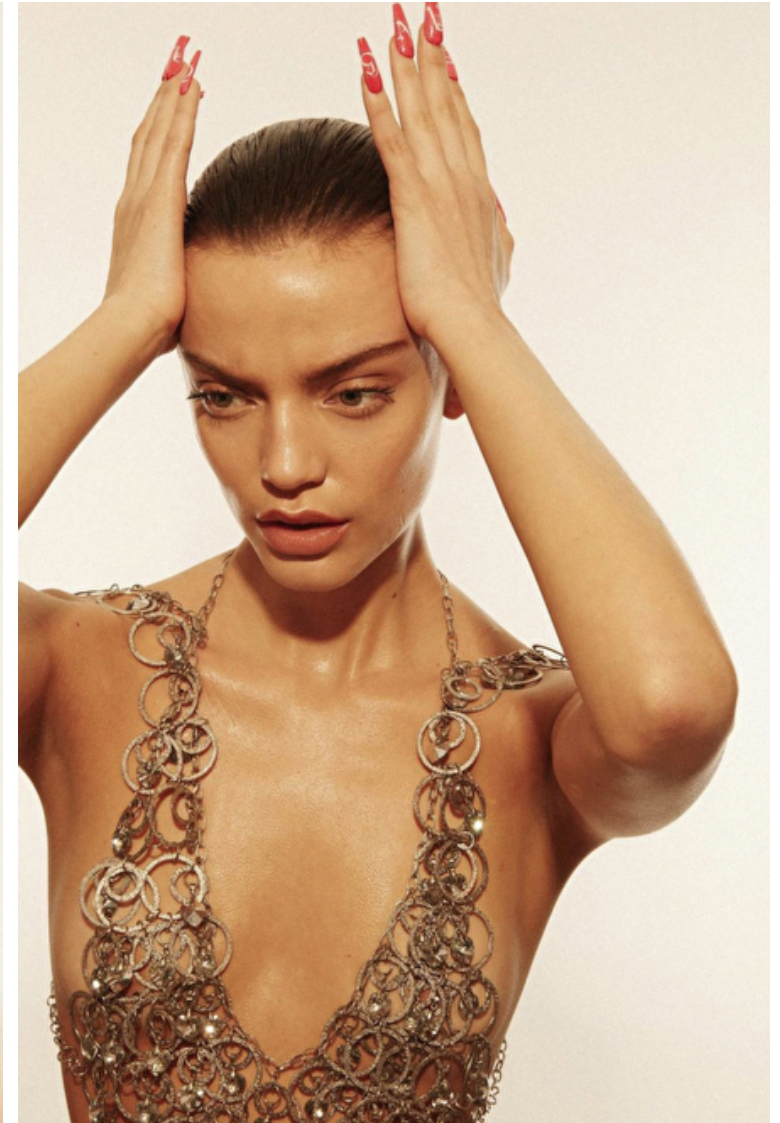

Iggy Walton

Height 173cm / 5' 8.0"

Bust 77cm / 30.5"

Waist 60cm / 23.5"

Hips 88cm / 34.5"

Eyes Blue green

Hair Brown