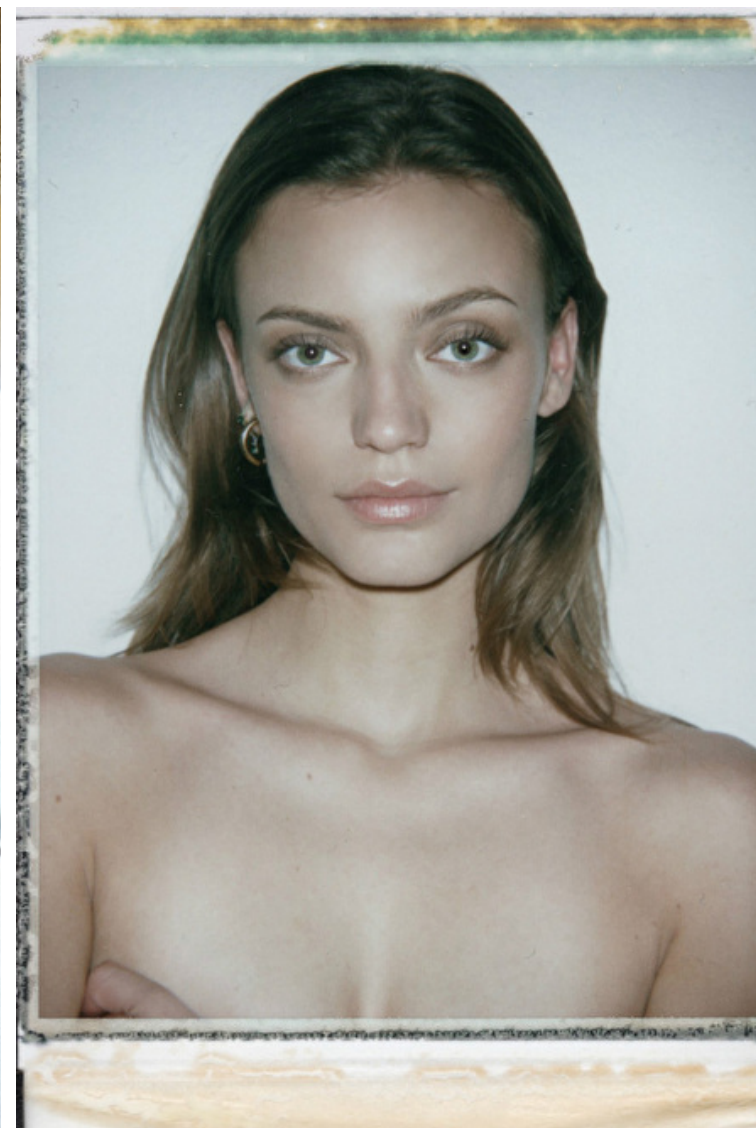

Iggy Walton

Height 173cm / 5' 8.0"

Bust 77cm / 30.5"

Waist 60cm / 23.5"

Hips 88cm / 34.5"

Eyes Blue green

Hair Brown

Iggy Walton