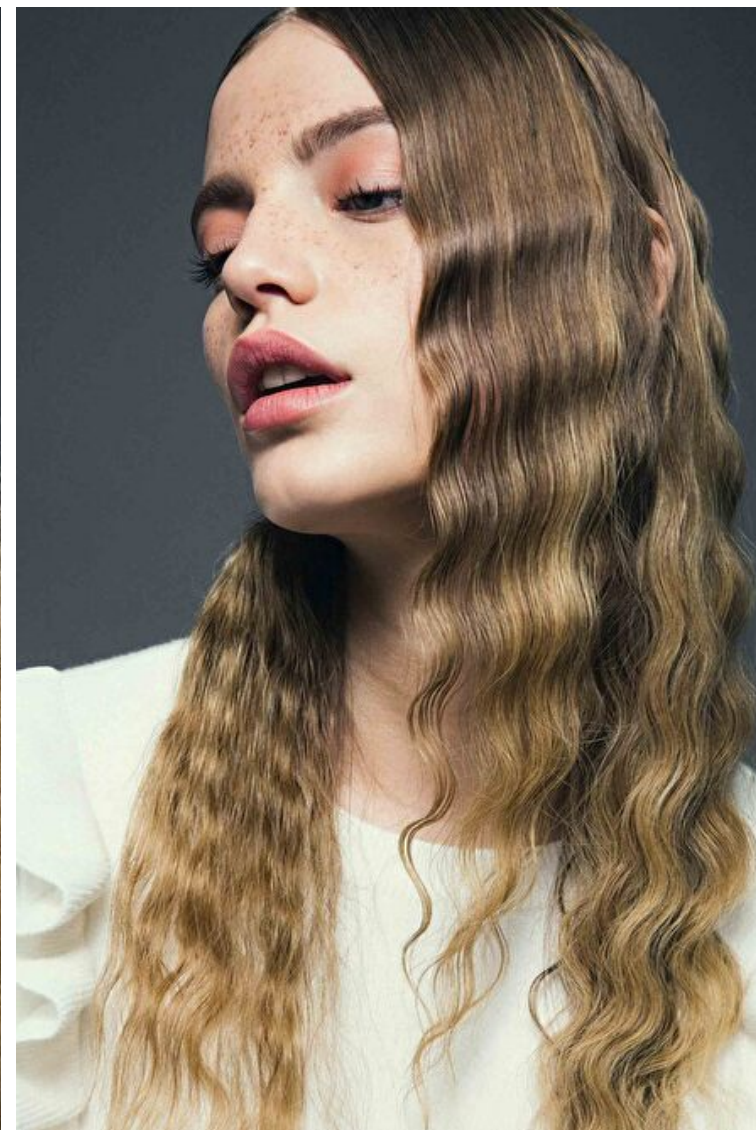

Hair Brown

Iggy Walton

Height 173cm / 5' 8.0"

Bust 77cm / 30.5"

Waist 60cm / 23.5"

Hips 88cm / 34.5"

Eyes Blue green

Hair Brown