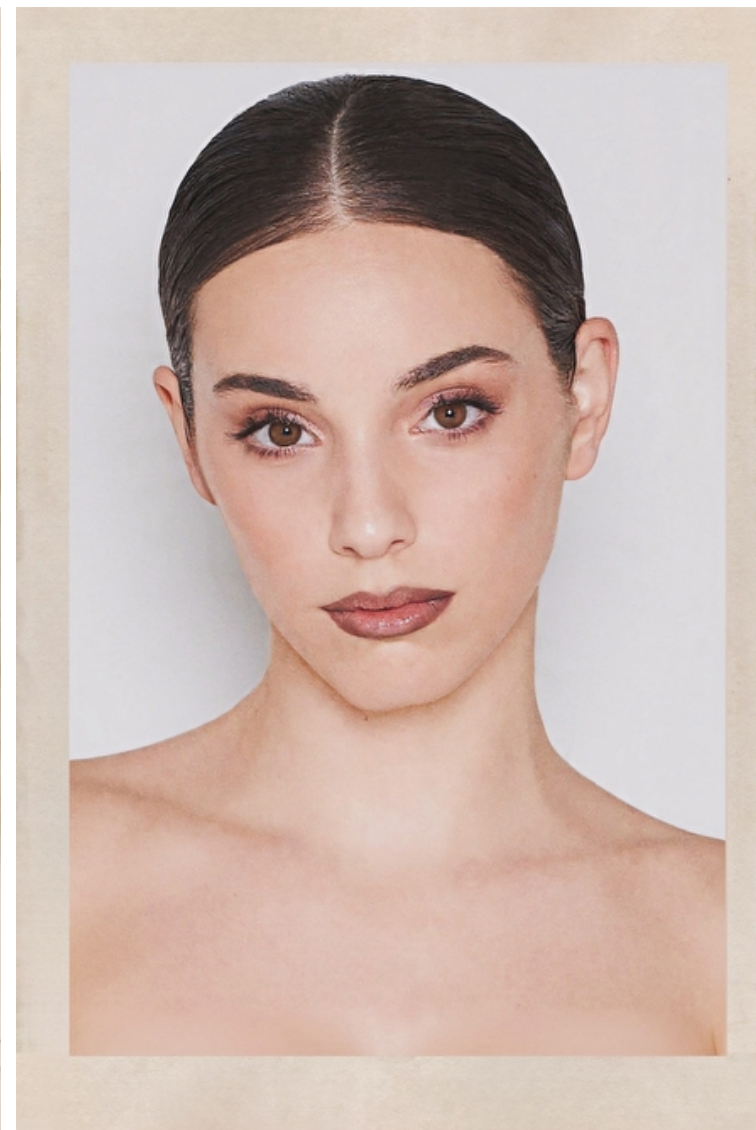

## Ilaria Fusaro

Height 179cm / 5' 10.5"

Bust 82cm / 32.5"

Waist 62cm / 24.5"

Hips 93cm / 36.5"

Shoes EU/US/UK 40 / 9 / 7

Eyes Hazel

Hair Dark blond