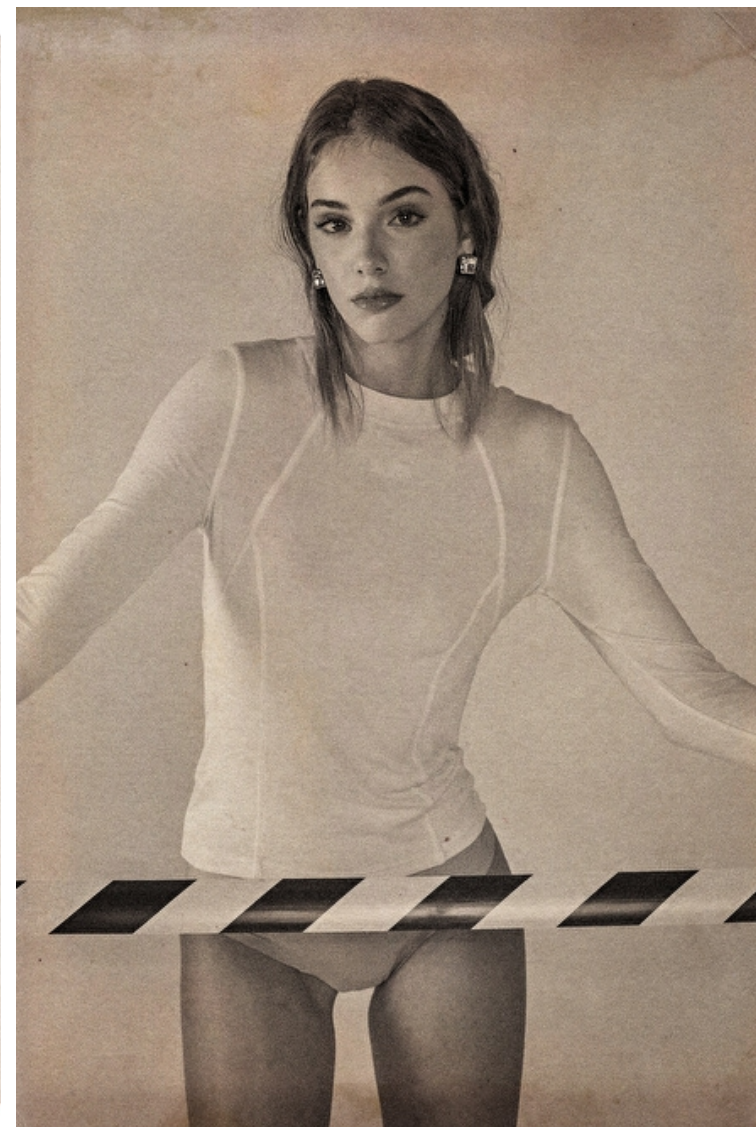

## Ilaria Fusaro

Height 179cm / 5' 10.5"

Bust 82cm / 32.5"

Waist 62cm / 24.5"

Hips 93cm / 36.5"

Shoes EU/US/UK 40 / 9 / 7

Eyes Hazel

Hair Dark blond