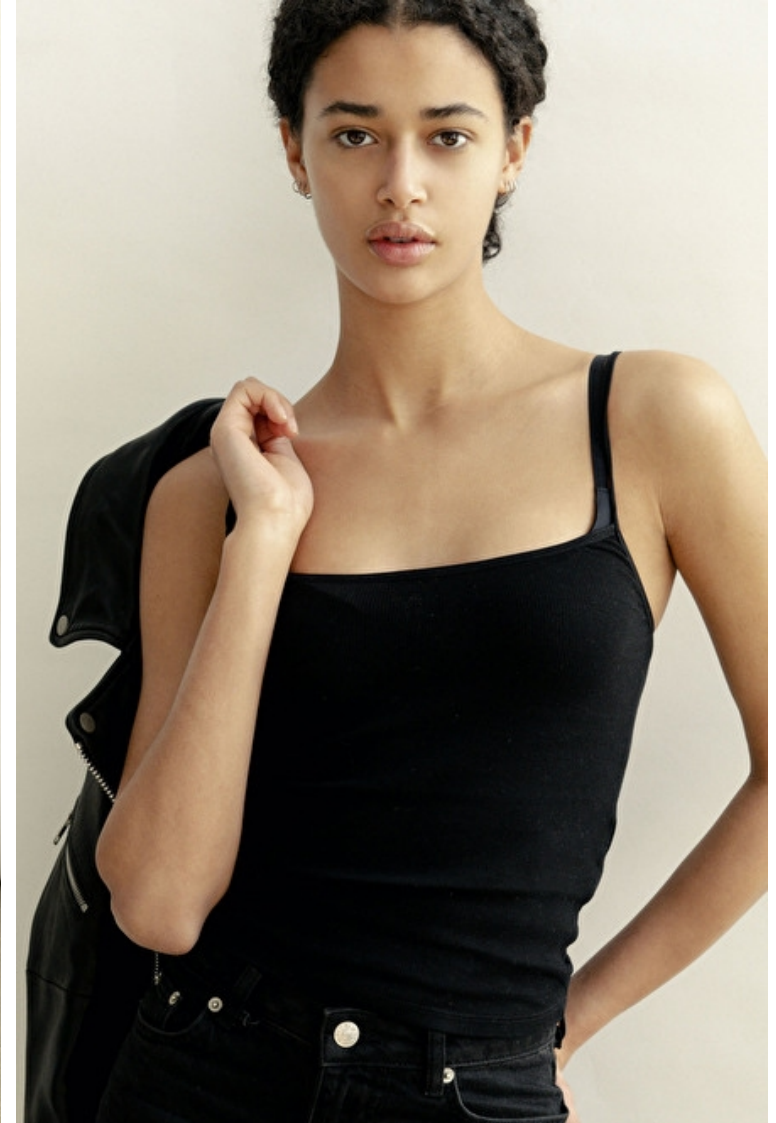

IMAN PERERA

Height 174cm / 5' 8.5"

Bust 77cm / 30.5"

Hips 86cm / 34"

Waist 61cm / 24"

Shoes EU/US/UK 39 / 8 / 6

Size EU/US 34 / 4

Hair Brown

Eyes Brown

Cup A/B