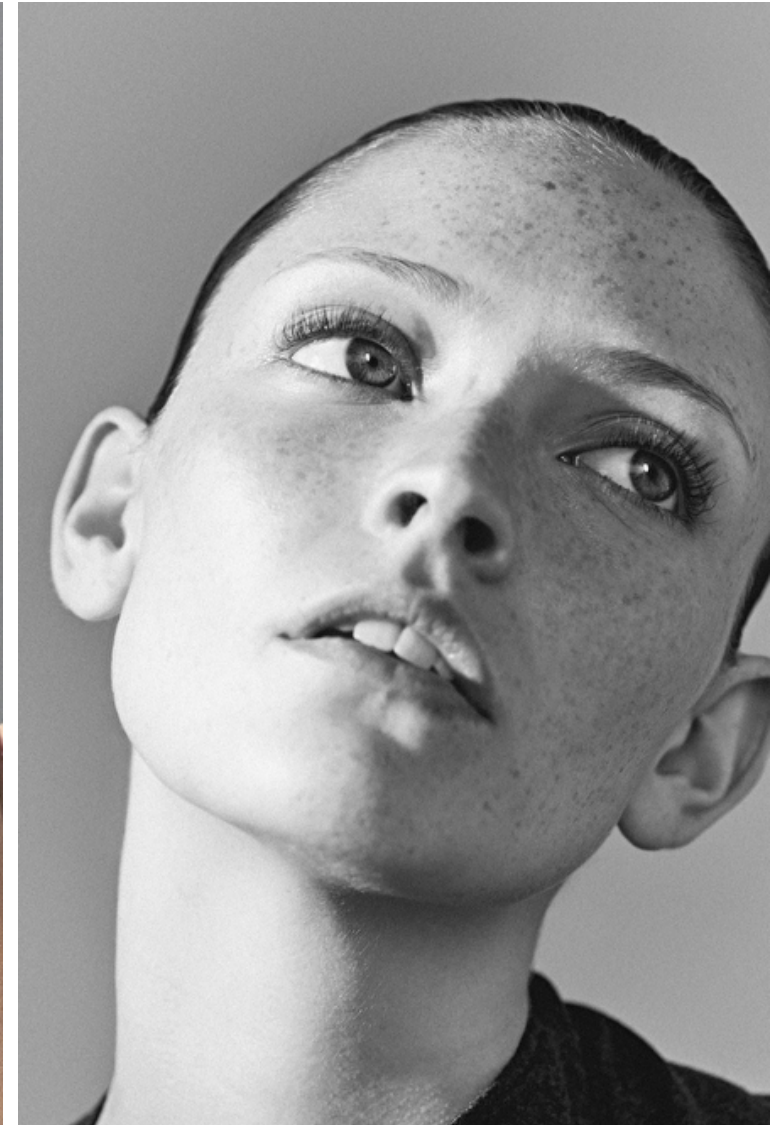

Hips 89cm / 35"

Waist 61cm / 24"

Shoes EU/US/UK 38 / 7.5 / 5

Size EU/US 36 / 6

Hair Blond

Hair length 1

Eyes Blue green

INDIA RAWSTHORN