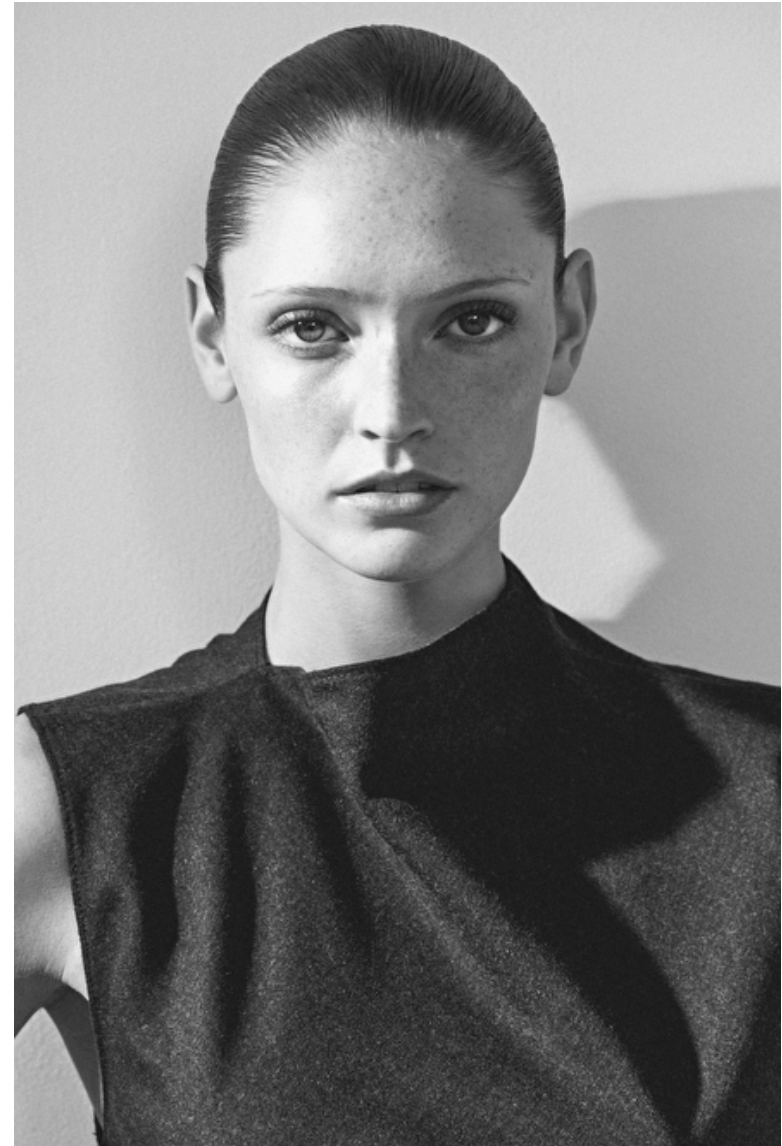

INDIA RAWSTHORN

Height 176cm / 5' 9.5"

Bust 78cm / 30.5"

Cup C

Hips 89cm / 35"

Waist 61cm / 24"

Shoes EU/US/UK 38 / 7.5 / 5

Size EU/US 36 / 6

Hair Blond

Hair length 1

Eyes Blue green

INDIA RAWSTHORN

Height 176cm / 5' 9.5"

Bust 78cm / 30.5"

Cup C

Hips 89cm / 35"