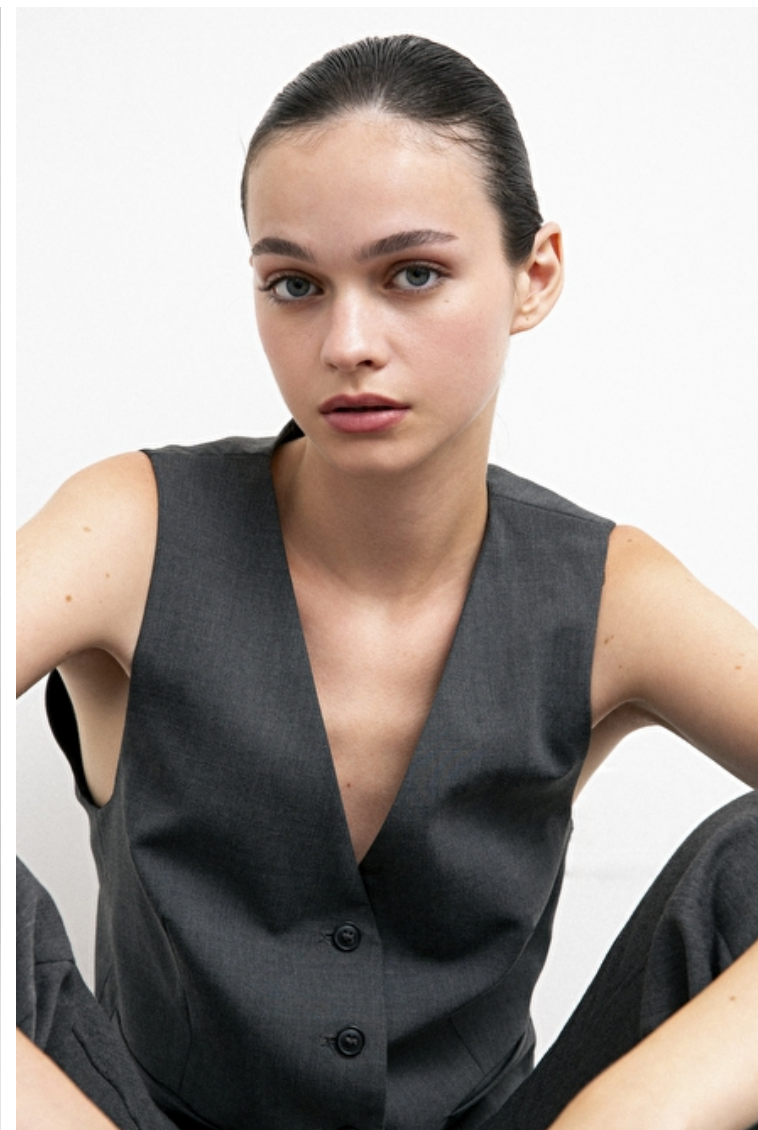

## Ipek

Height 175cm / 5' 9.0"

Bust 75cm / 29.5"

Waist 59cm / 23"

Hips 90cm / 35.5"

Shoes EU/US/UK 37 / 6.5 / 4

Eyes Blue green

Hair Brown