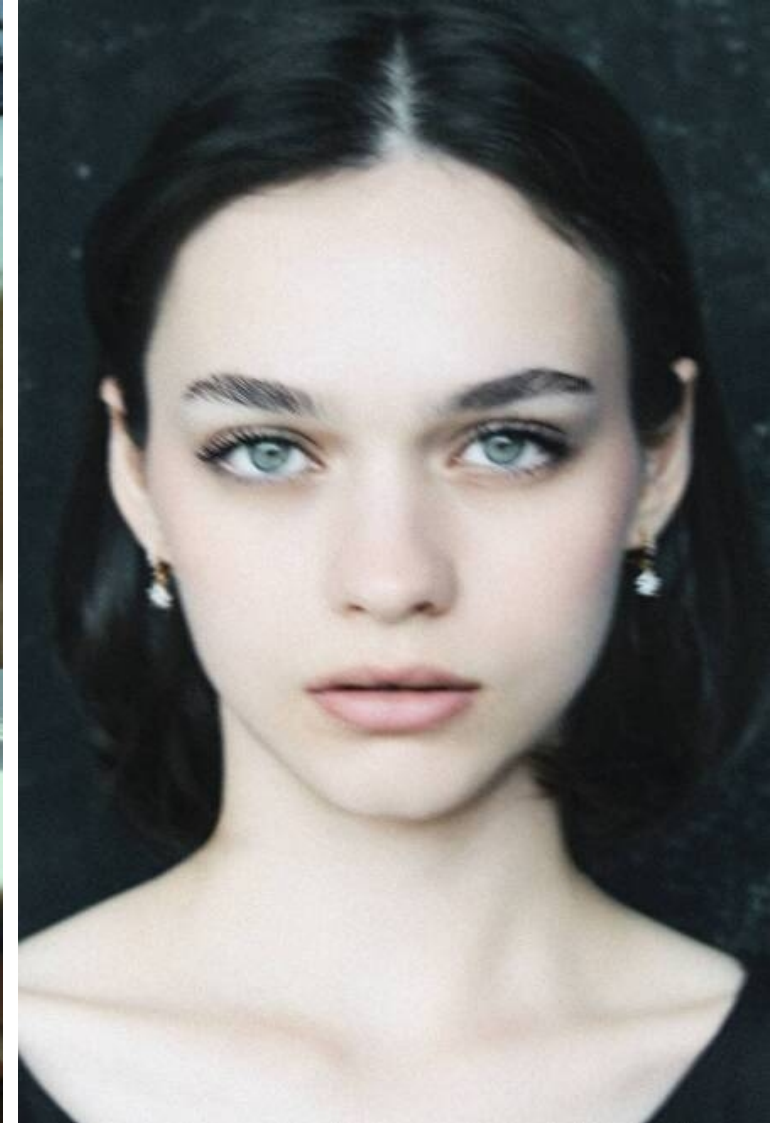

## Ipek

Height 175cm / 5' 9.0"

Bust 75cm / 29.5"

Waist 59cm / 23"

Hips 90cm / 35.5"

Shoes EU/US/UK 37 / 6.5 / 4

Eyes Blue green

Hair Brown