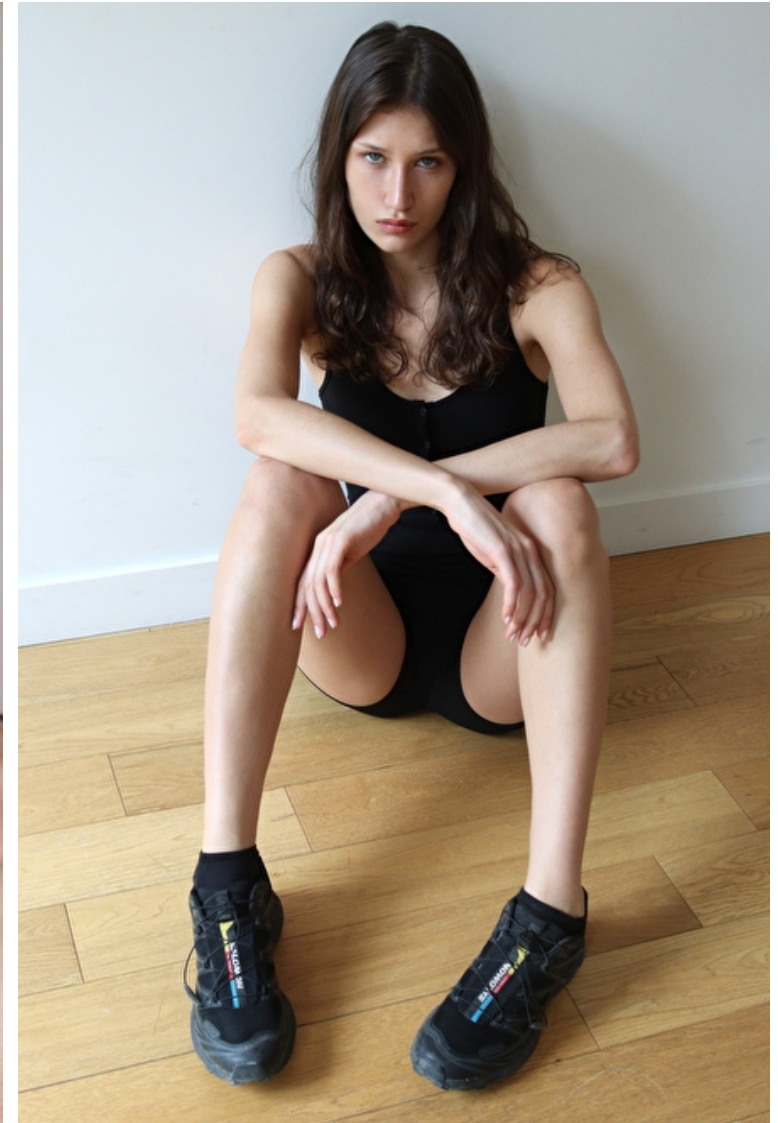

Height 179cm / 5' 10.5"

Bust 83cm / 32.5"

Waist 60cm / 23.5"

Hips 89cm / 35"

Shoes EU/US/UK 41 / 9.5 / 8

Eyes Blue

Hair Brown

Select

Height 179cm / 5' 10.5"

Bust 83cm / 32.5"

Waist 60cm / 23.5"

Hips 89cm / 35"

Shoes EU/US/UK 41 / 9.5 / 8

Eyes Blue

Hair Brown

Iris Bacon