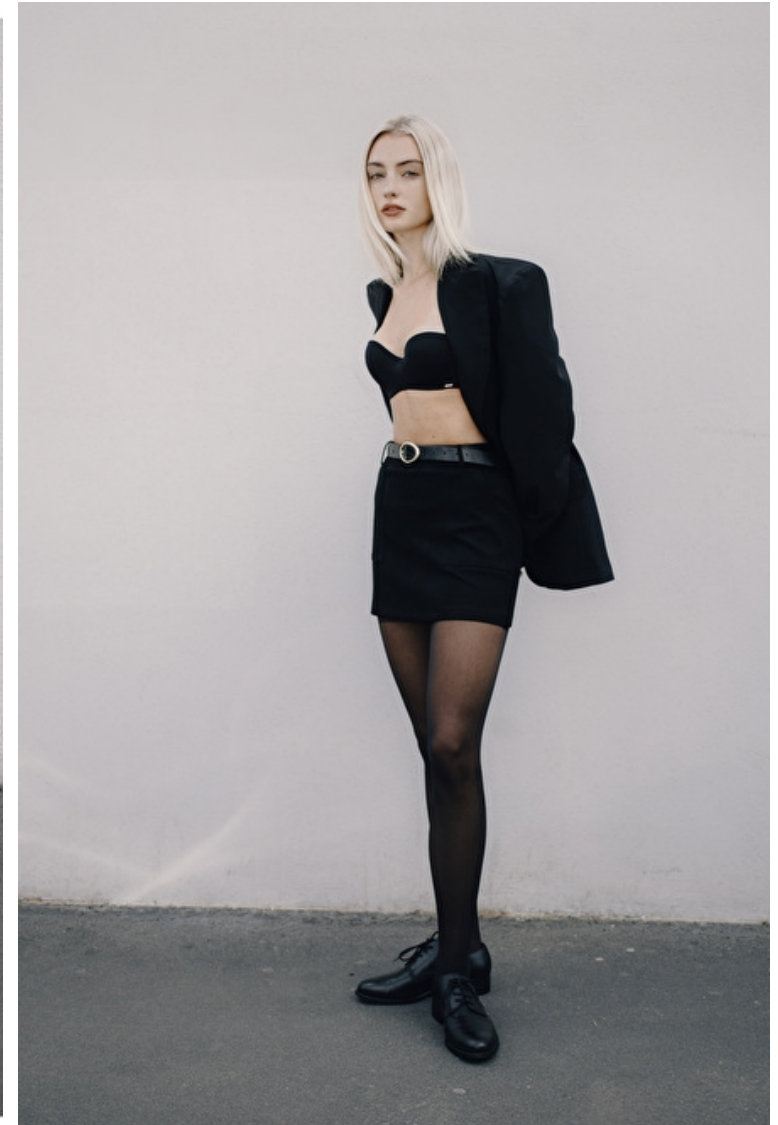

Isabella Osvold

Height 175cm / 5' 9.0"

Bust 85cm / 33.5"

Waist 65cm / 25.5"

Hips 91cm / 36"

Shoes EU/US/UK 39 / 8 / 6

Eyes Blue

Hair Blond

Height 175cm / 5' 9.0"

Bust 85cm / 33.5"

Waist 65cm / 25.5"

Hips 91cm / 36"

Shoes EU/US/UK 39 / 8 / 6

Eyes Blue

Hair Blond

Isabella Osvold