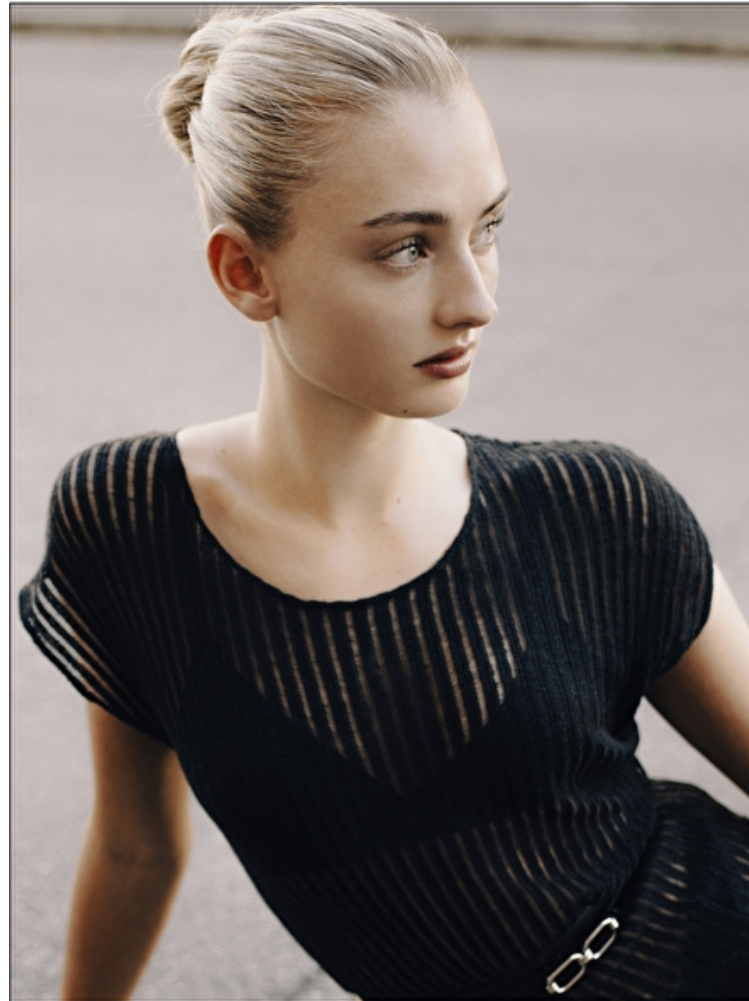

Height 175cm / 5' 9.0"

Bust 85cm / 33.5"

Waist 65cm / 25.5"

Hips 91cm / 36"

Shoes EU/US/UK 39 / 8 / 6

Eyes Blue

Hair Blond

Isabella Osvold