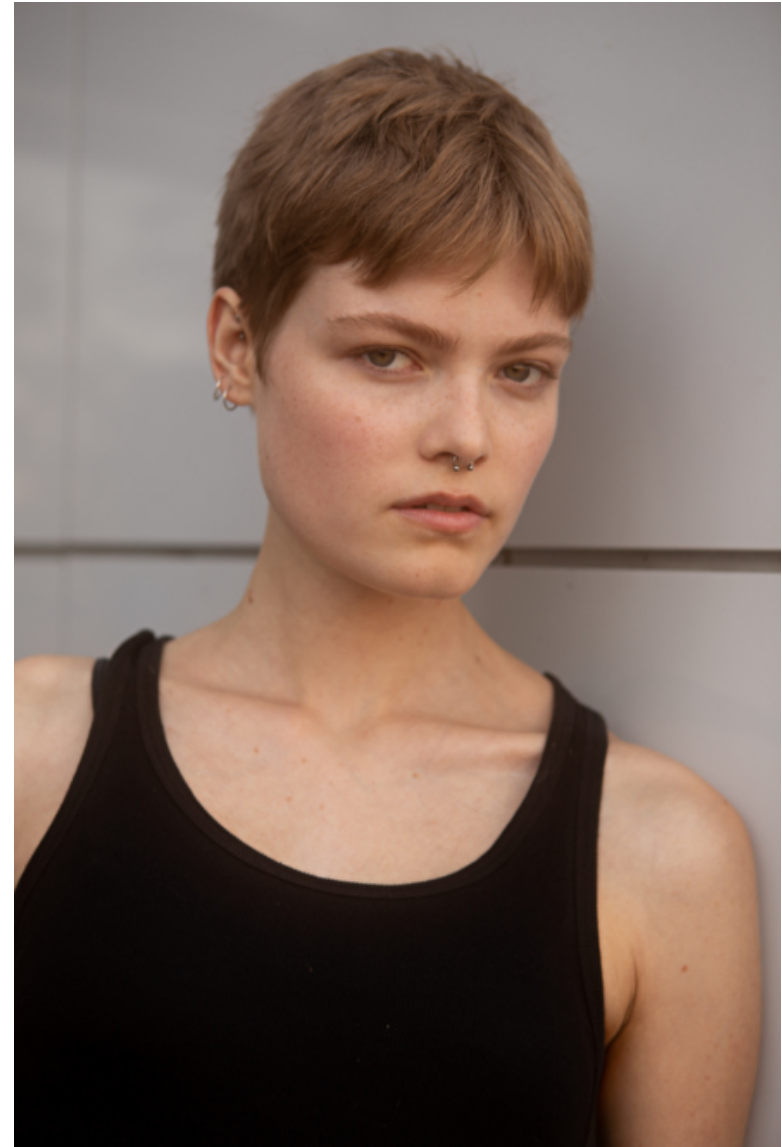

## Jasmine

Height 180cm / 5' 11.0"

Bust 81cm / 32"

Waist 62cm / 24.5"

Hips 88cm / 34.5"

Shoes EU/US/UK 40 / 9 / 7

Eyes Green

Hair Dark blond