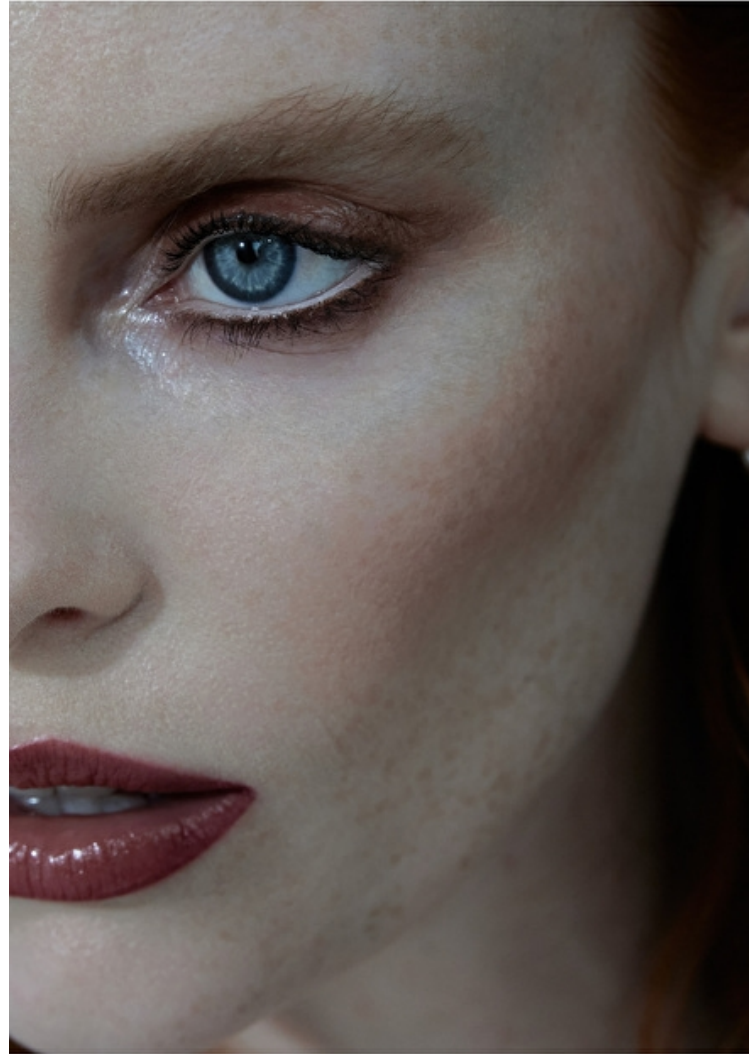

Jemma Hansen

Height 175cm / 5' 9.0"

Bust 82cm / 32.5"

Waist 64cm / 25"

Hips 90cm / 35.5"

Shoes EU/US/UK 40 / 9 / 7

Hair Red

Eyes Blue