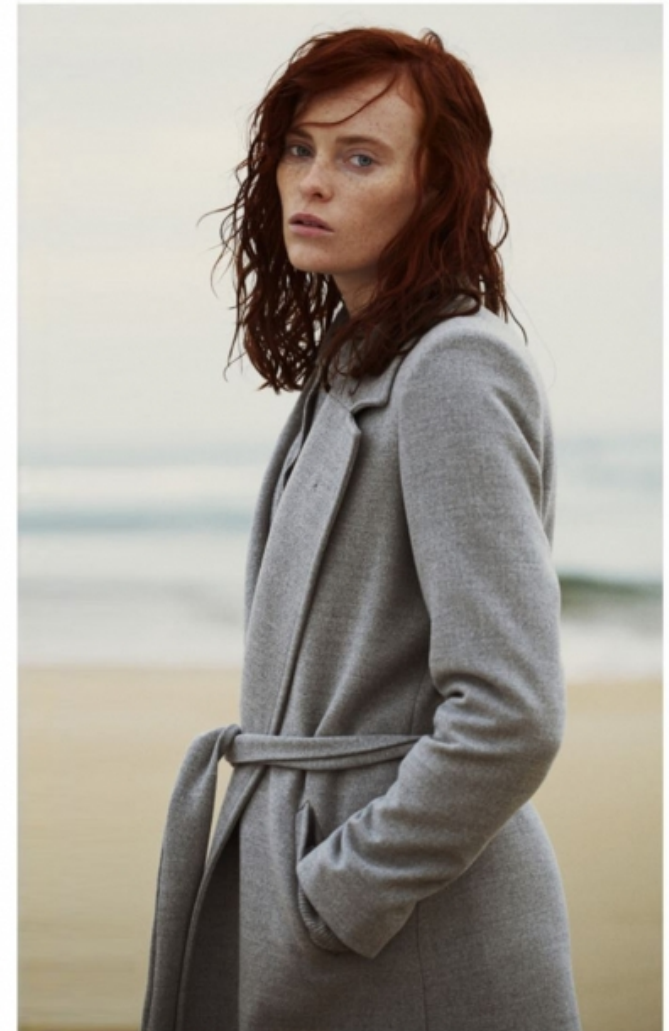

Shoes EU/US/UK 40 / 9 / 7

Hair Red

Eyes Blue

Select

MODEL MANAGEMENT

Via Giorgio Washington, 2, Milano, 20146, Lombardia, Italy

Phone: +39 02 89658300 Fax: +39 02 89658398 Email: info.milano@selectmodel.com Website: <https://www.selectmodel.com/>