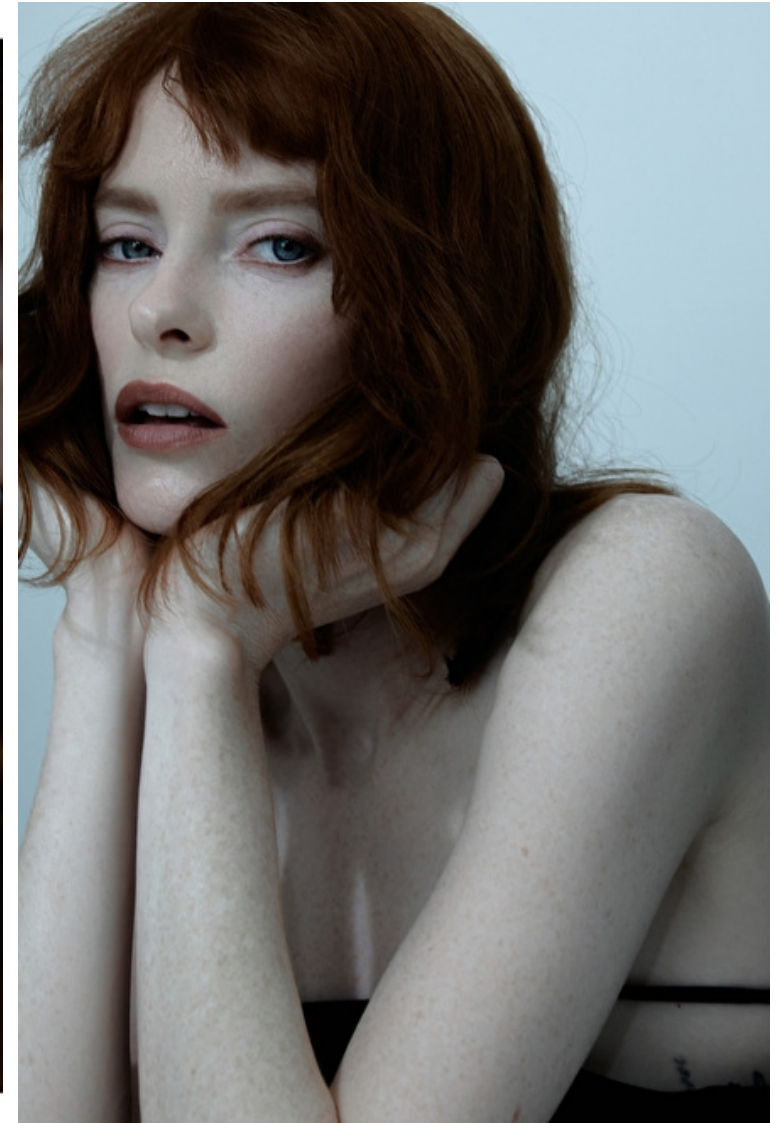

Jemma Hansen

Height 175cm / 5' 9.0"

Bust 82cm / 32.5"

Waist 64cm / 25"

Hips 90cm / 35.5"

Shoes EU/US/UK 40 / 9 / 7

Hair Red

Eyes Blue