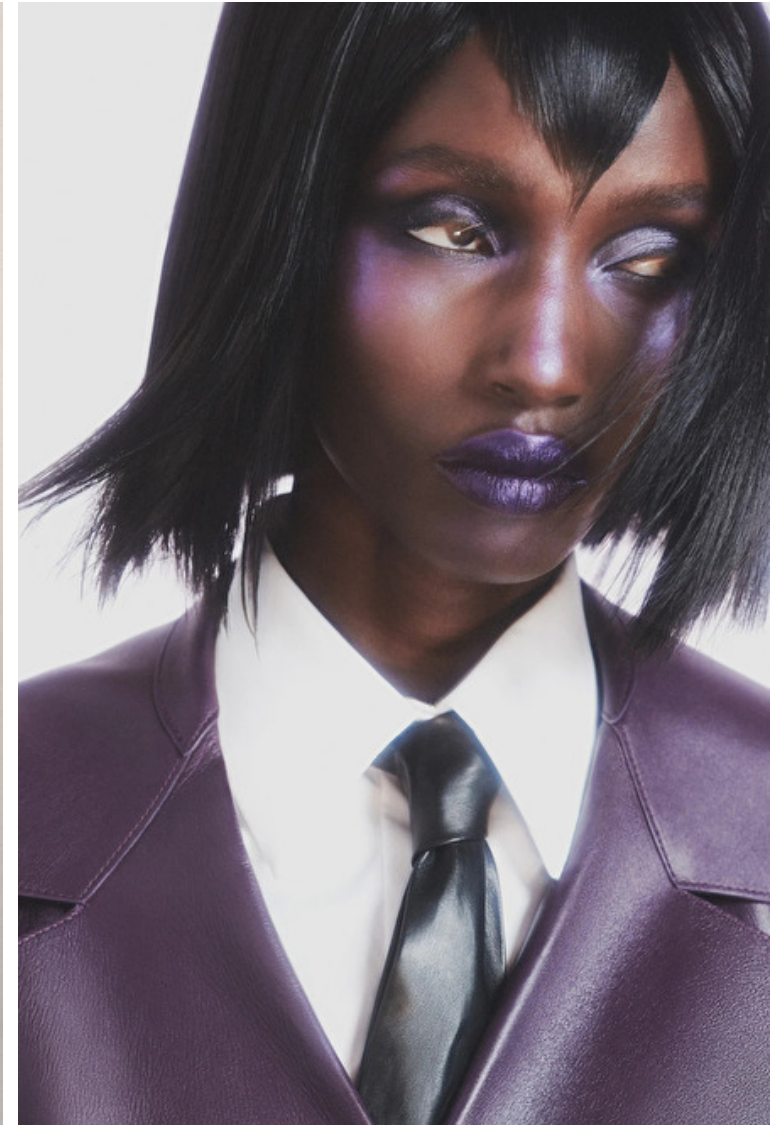

## Jimai Hoth

Height 180cm / 5' 11.0"

Bust 81cm / 32"

Waist 59cm / 23"

Hips 87cm / 34.5"

Shoes EU/US/UK 40.5 / 9.5 / 7

Eyes Brown

Hair Black