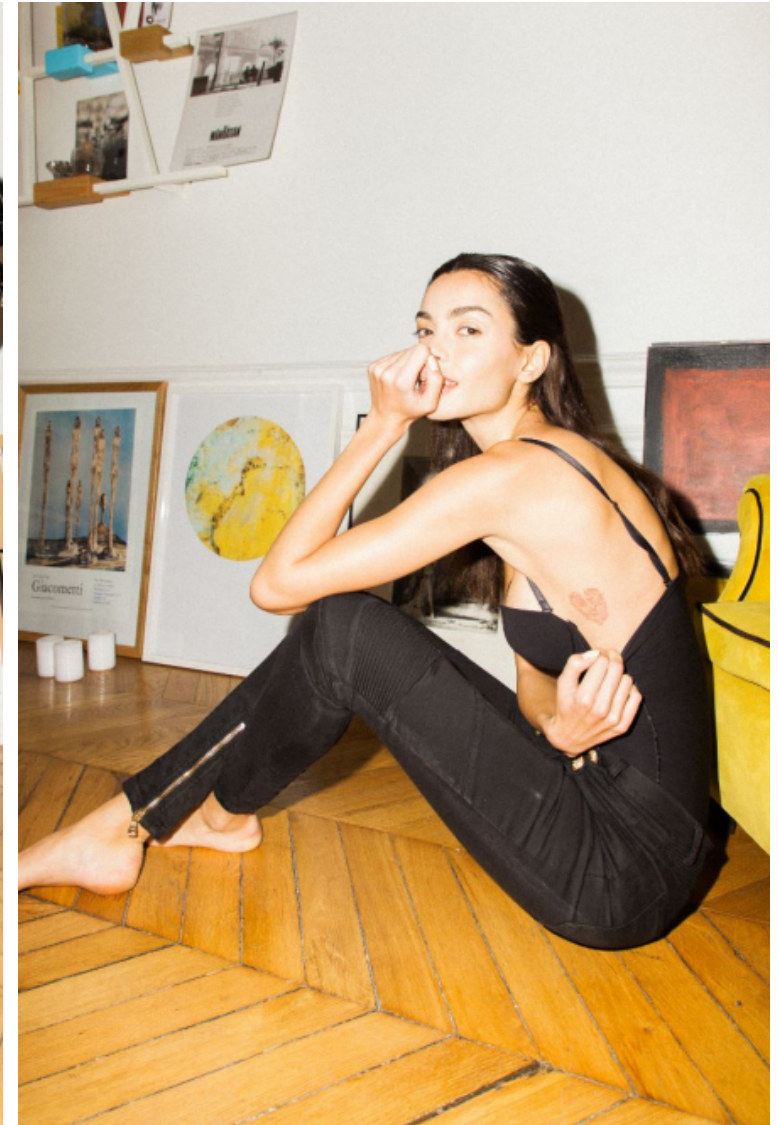

## Joana Sanz

Height 180cm / 5' 11.0"

Bust 83cm / 32.5"

Waist 61cm / 24"

Hips 93cm / 36.5"

Shoes EU/US/UK 39 / 8 / 6

Hair Dark brown

Eyes Brown