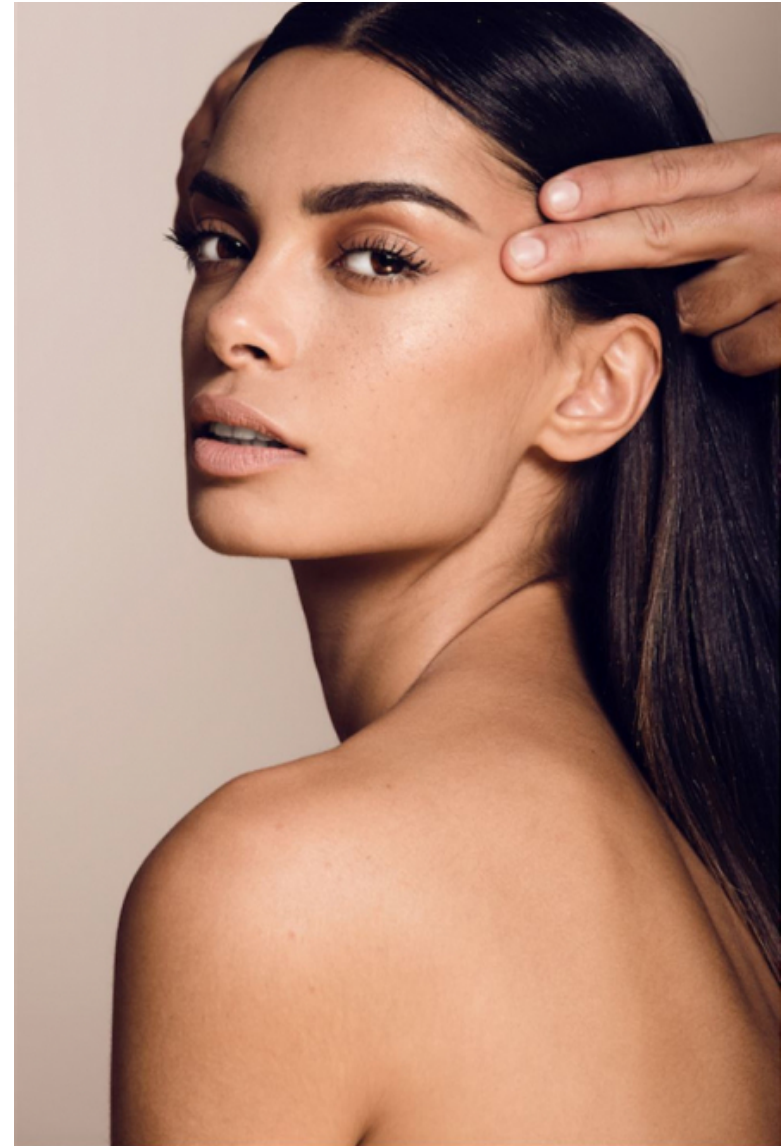

## Joana Sanz

Height 180cm / 5' 11.0"

Bust 83cm / 32.5"

Waist 61cm / 24"

Hips 93cm / 36.5"

Shoes EU/US/UK 39 / 8 / 6

Hair Dark brown

Eyes Brown