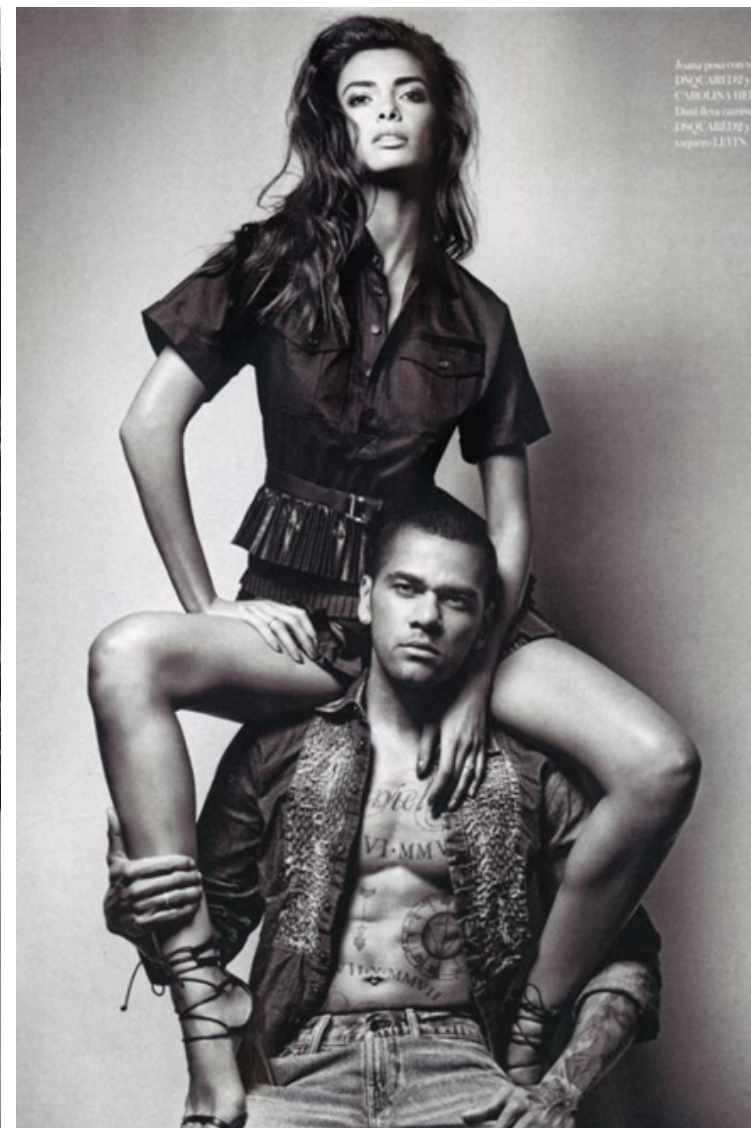

## Joana Sanz

Height 180cm / 5' 11.0"

Bust 83cm / 32.5"

Waist 61cm / 24"

Hips 93cm / 36.5"

Shoes EU/US/UK 39 / 8 / 6

Hair Dark brown

Eyes Brown