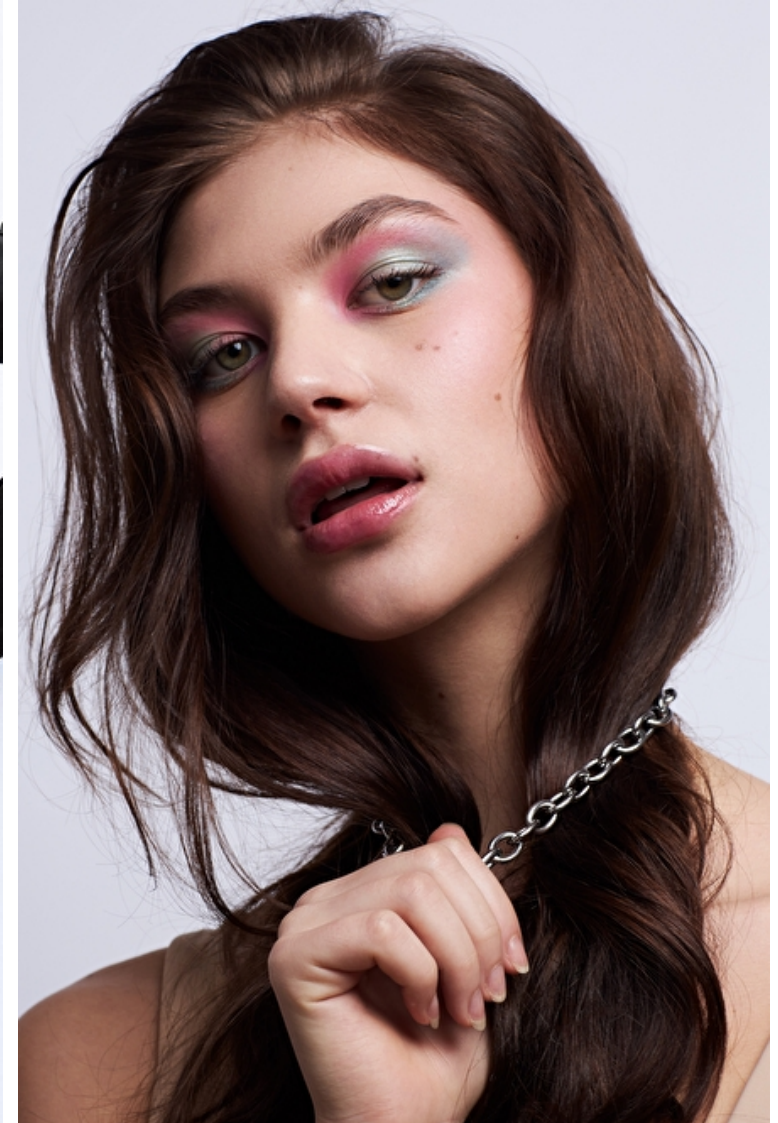

## Josefine Schadow

Height 176cm / 5' 9.5"

Bust 77cm / 30.5"

Waist 61cm / 24"

Hips 89cm / 35"

Shoes EU/US/UK 39 / 8 / 6

Eyes Green

Hair Dark brown