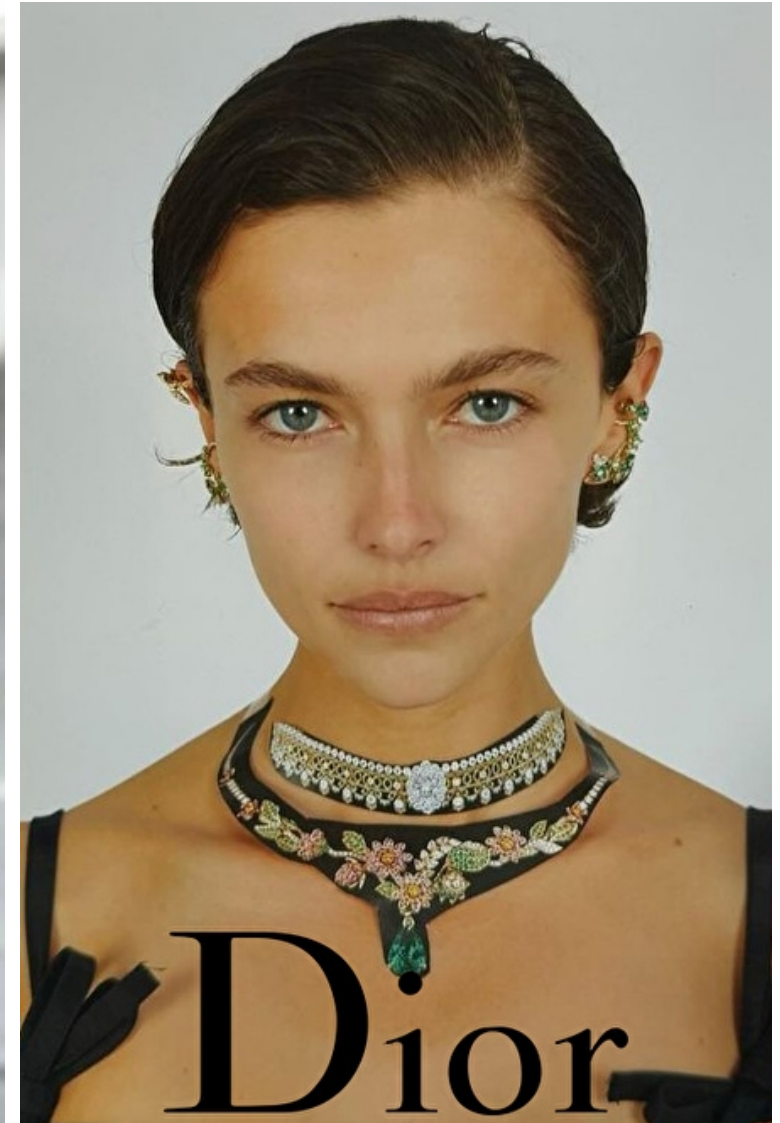

Height 177cm / 5' 9.5"

Bust 80cm / 31.5"

Waist 60cm / 23.5"

Hips 88cm / 34.5"

Shoes EU/US/UK 39 / 8 / 6

Eyes Blue

Hair Brown

Julia Jane Rose