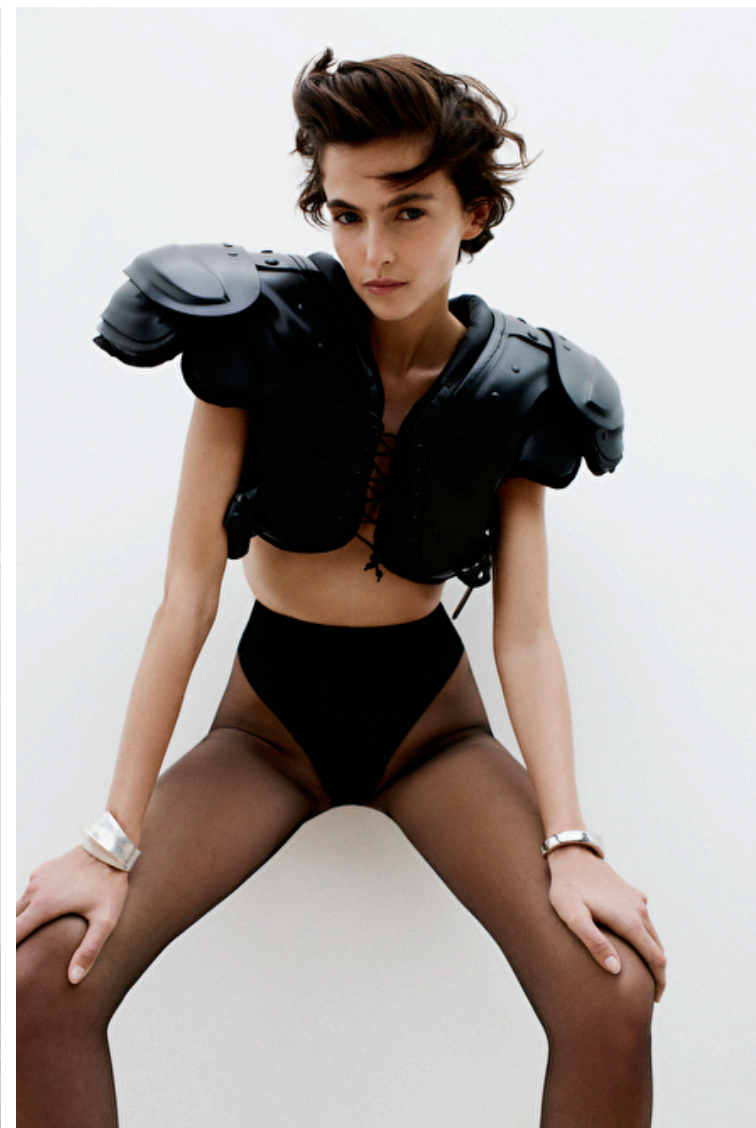

Julia Jane Rose

Height 177cm / 5' 9.5"

Bust 82cm / 32.5"

Waist 61cm / 24"

Hips 90cm / 35.5"

Shoes EU/US/UK 39 / 8 / 6

Eyes Blue

Hair Brown