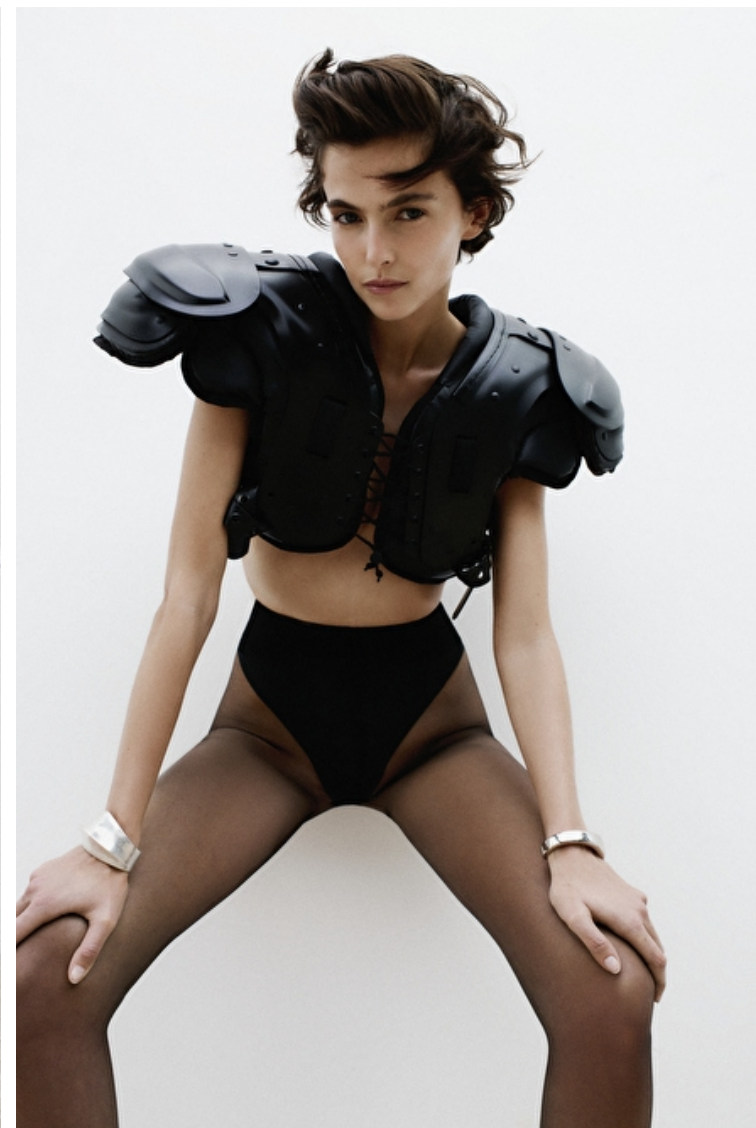

Julia Jane Rose

Height 177cm / 5' 9.5"

Bust 80cm / 31.5"

Waist 60cm / 23.5"

Hips 88cm / 34.5"

Shoes EU/US/UK 39 / 8 / 6

Eyes Blue

Hair Brown