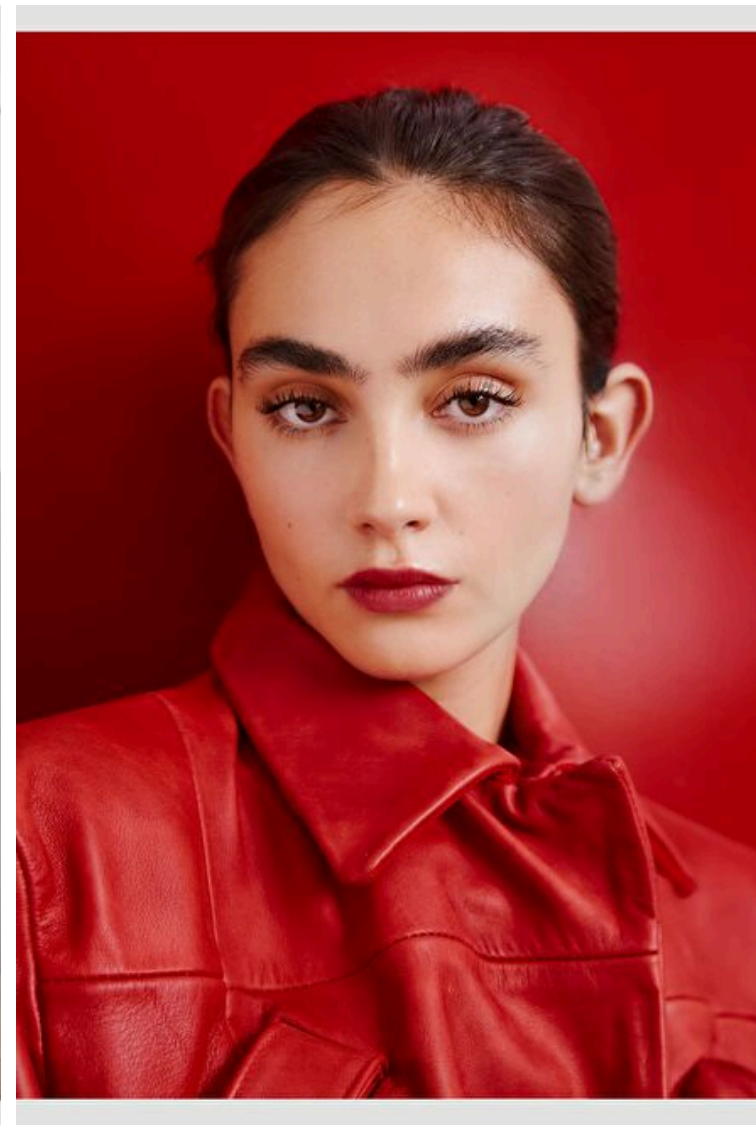

## Julieta Barba

Height 177cm / 5' 9.5"

Bust 80cm / 31.5"

Waist 61cm / 24"

Hips 90cm / 35.5"

Shoes EU/US/UK 40 / 9 / 7

Eyes Brown

Hair Brown