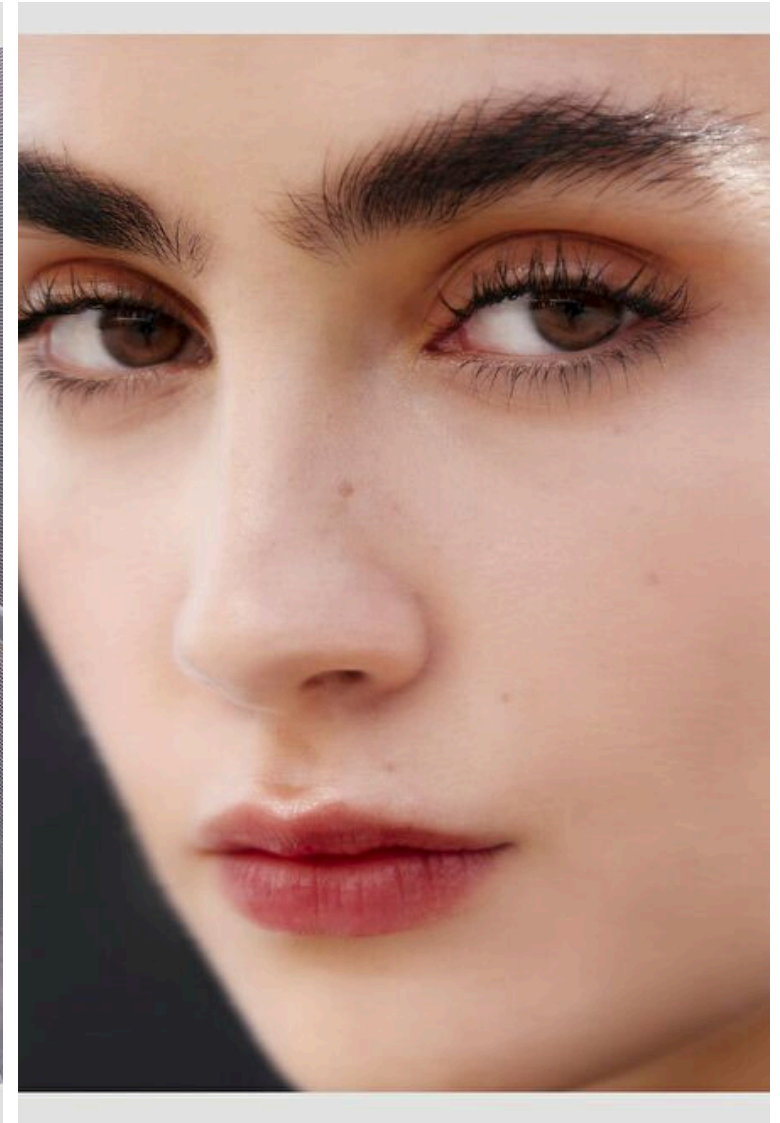

## Julieta Barba

Height 177cm / 5' 9.5"

Bust 80cm / 31.5"

Waist 61cm / 24"

Hips 90cm / 35.5"

Shoes EU/US/UK 40 / 9 / 7

Eyes Brown

Hair Brown