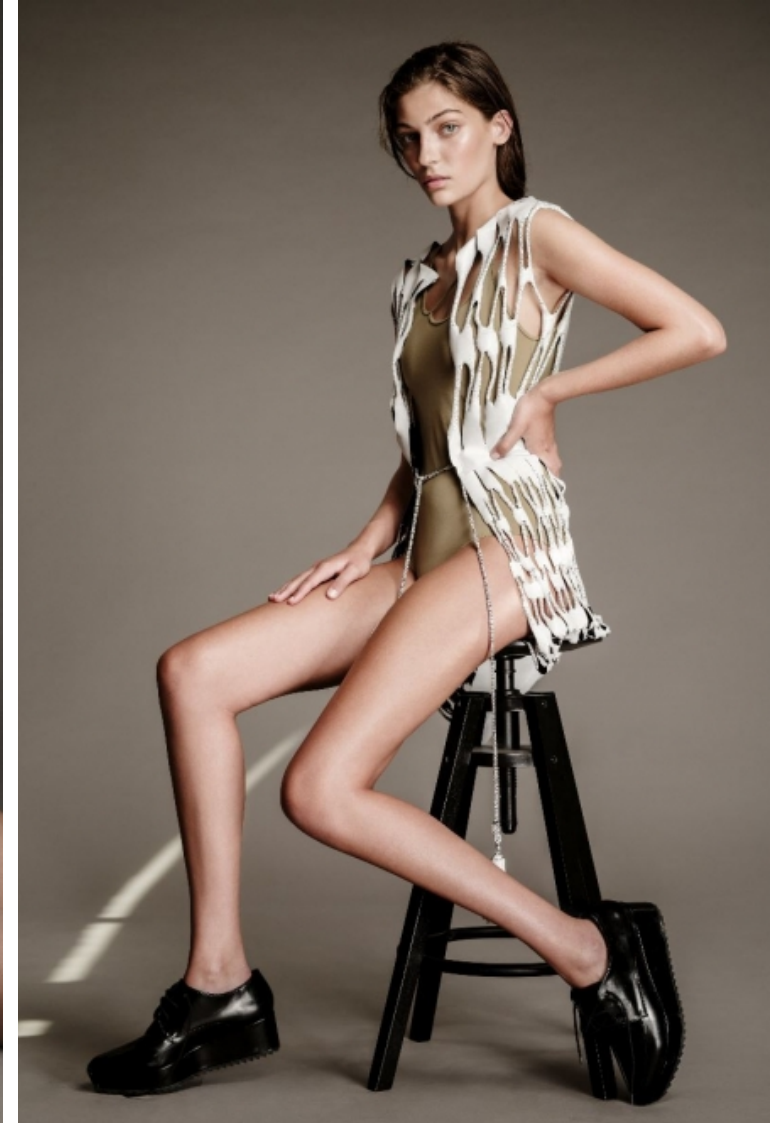

Height 180cm / 5' 11.0"

Bust 84cm / 33"

Waist 61cm / 24"

Hips 92cm / 36"

Shoes EU/US/UK 40 / 9 / 7

Hair Brown

Eyes Blue

Select