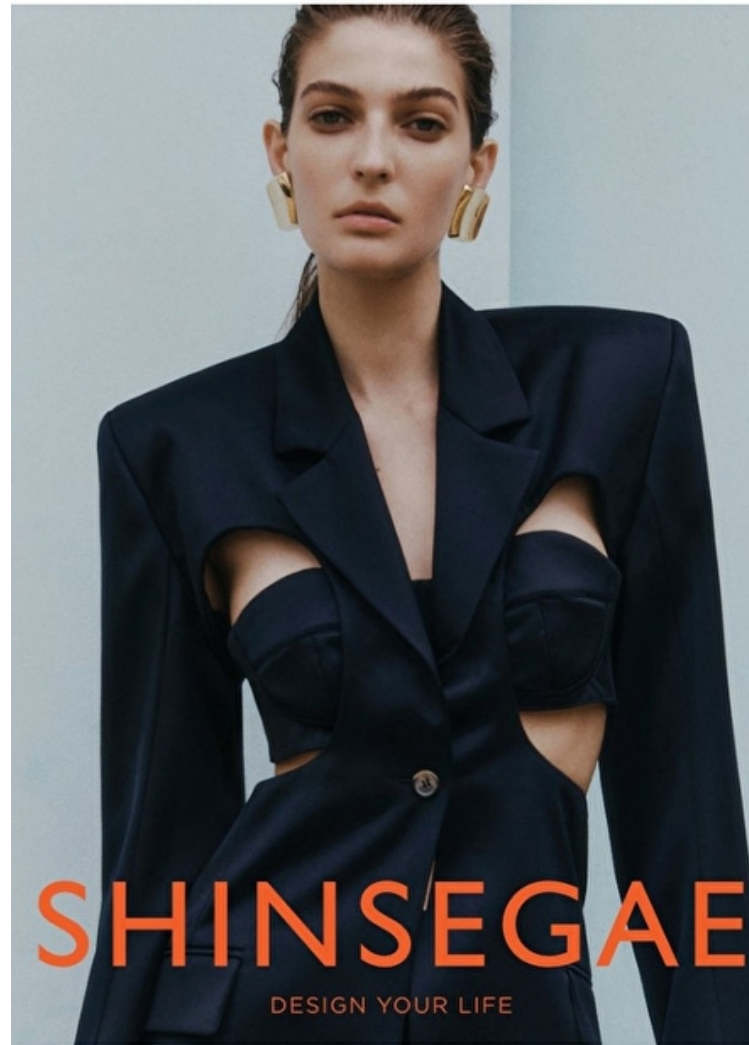

Height 180cm / 5' 11.0"

Bust 84cm / 33"

Waist 61cm / 24"

Hips 92cm / 36"

Shoes EU/US/UK 40 / 9 / 7

Hair Brown

Eyes Blue

Select