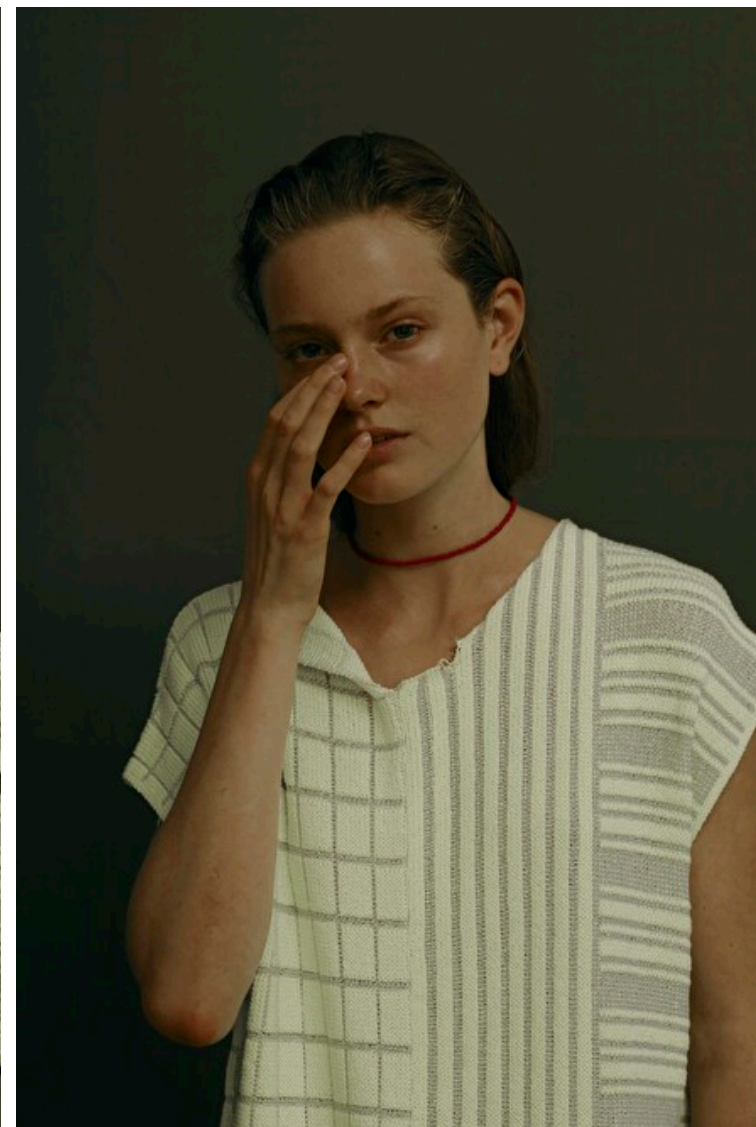

Kamilla K

Height 176cm / 5' 9.5"

Bust 80cm / 31.5"

Waist 56cm / 22"

Hips 87cm / 34.5"

Shoes EU/US/UK 38 / 7.5 / 5

Eyes Blue

Hair Blond