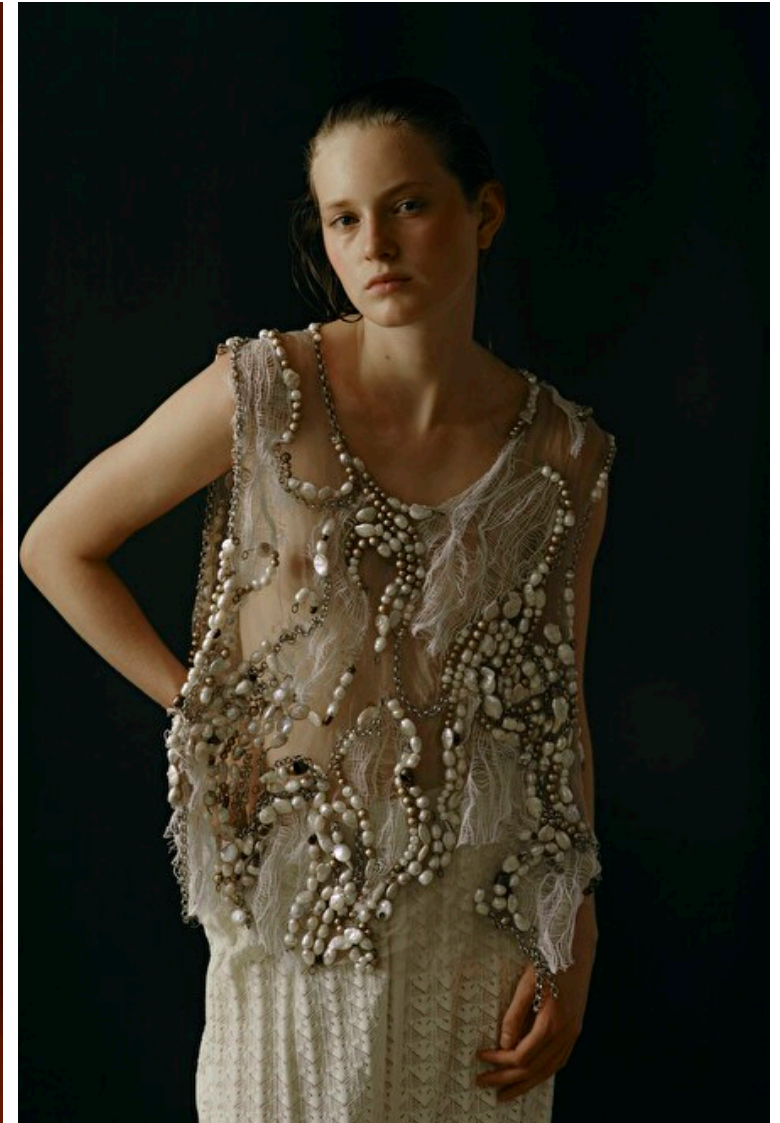

Kamilla K

Height 176cm / 5' 9.5"

Bust 80cm / 31.5"

Waist 56cm / 22"

Hips 87cm / 34.5"

Shoes EU/US/UK 38 / 7.5 / 5

Eyes Blue

Hair Blond