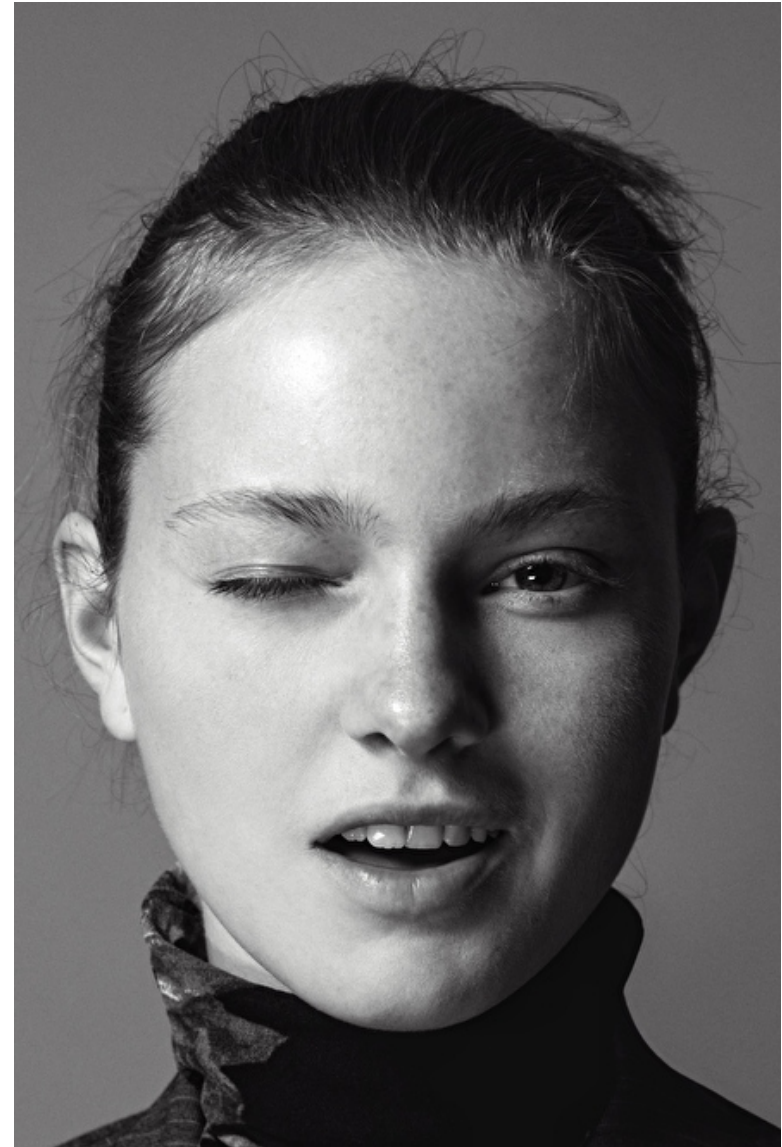

Kamilla K

Height 176cm / 5' 9.5"

Bust 80cm / 31.5"

Waist 56cm / 22"

Hips 87cm / 34.5"

Shoes EU/US/UK 38 / 7.5 / 5

Eyes Blue

Hair Blond