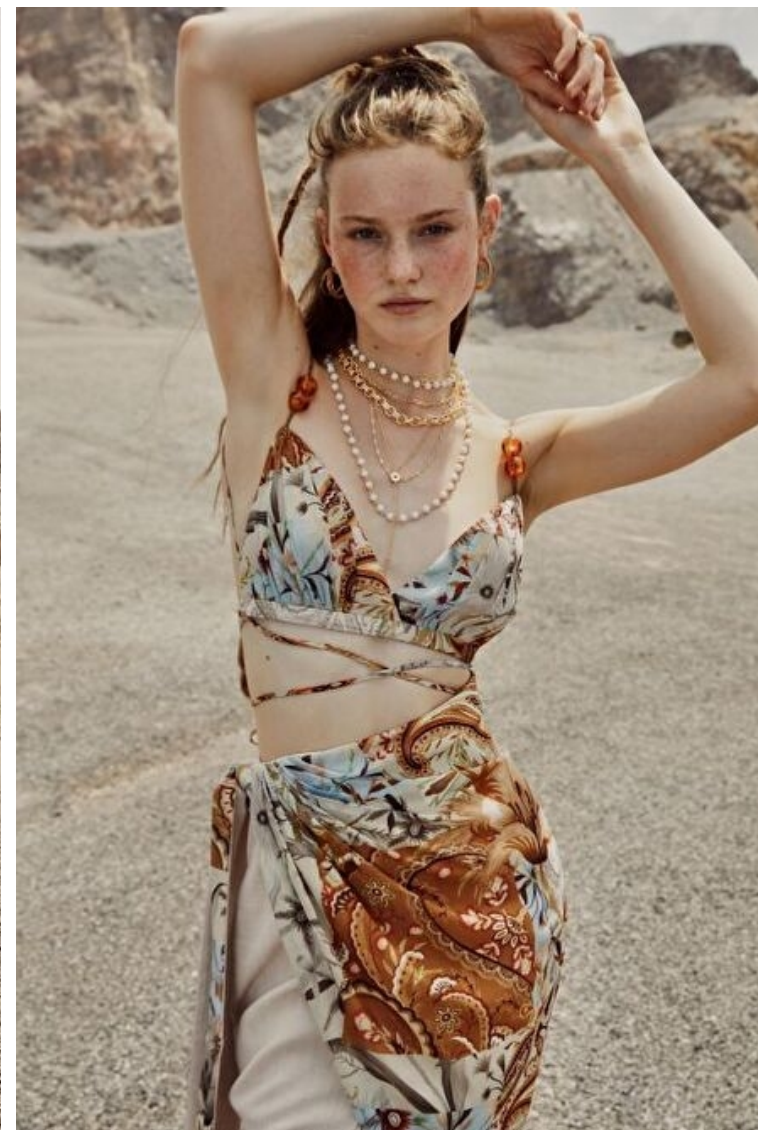

Kamilla K

Height 176cm / 5' 9.5"

Bust 80cm / 31.5"

Waist 56cm / 22"

Hips 87cm / 34.5"

Shoes EU/US/UK 38 / 7.5 / 5

Eyes Blue

Hair Blond