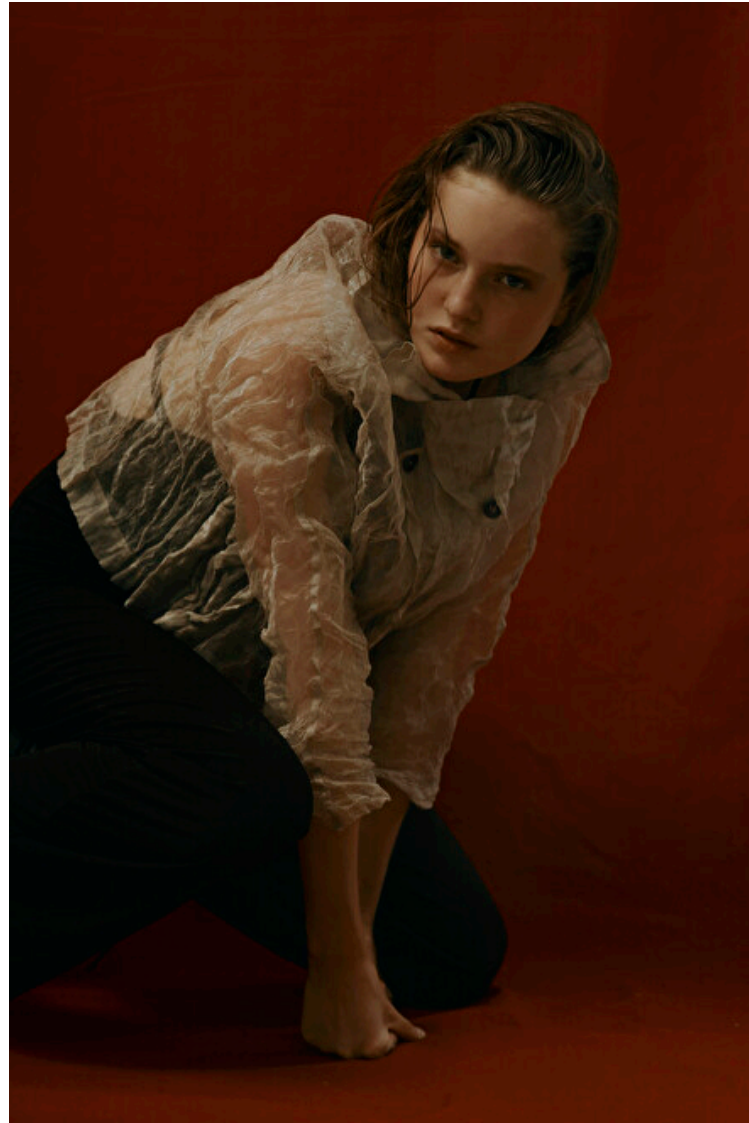

Kamilla K

Height 176cm / 5' 9.5"

Bust 80cm / 31.5"

Waist 56cm / 22"

Hips 87cm / 34.5"

Shoes EU/US/UK 38 / 7.5 / 5

Eyes Blue

Hair Blond