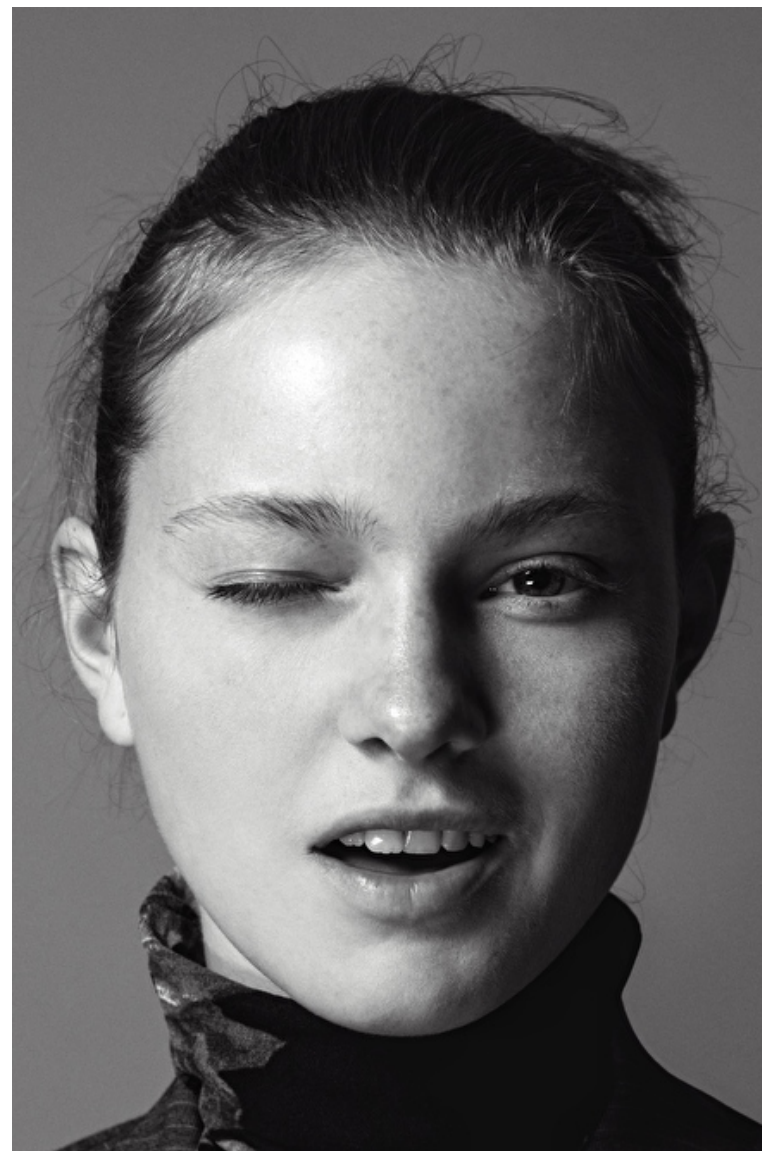

Kamilla K

Height 176cm / 5' 9.5"

Bust 80cm / 31.5"

Waist 56cm / 22"

Hips 87cm / 34.5"

Shoes EU/US/UK 38 / 7.5 / 5

Eyes Blue

Hair Blond