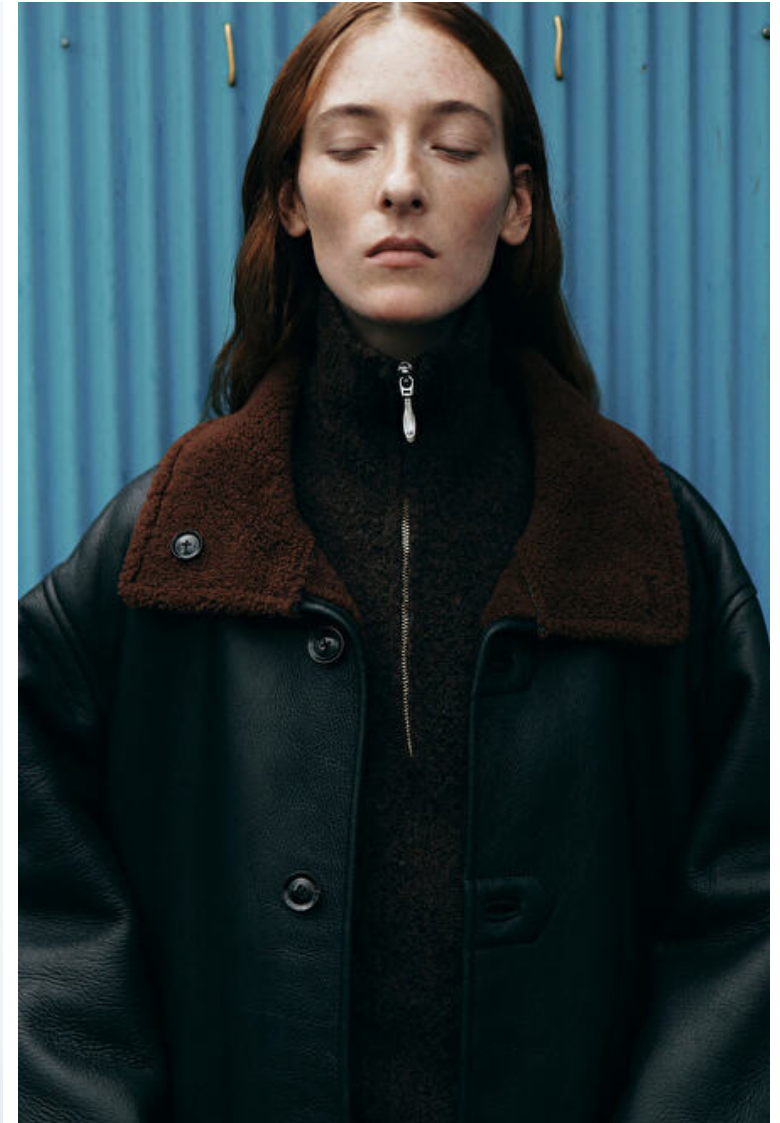

Hair Red brown

Cup A

Hair length 4