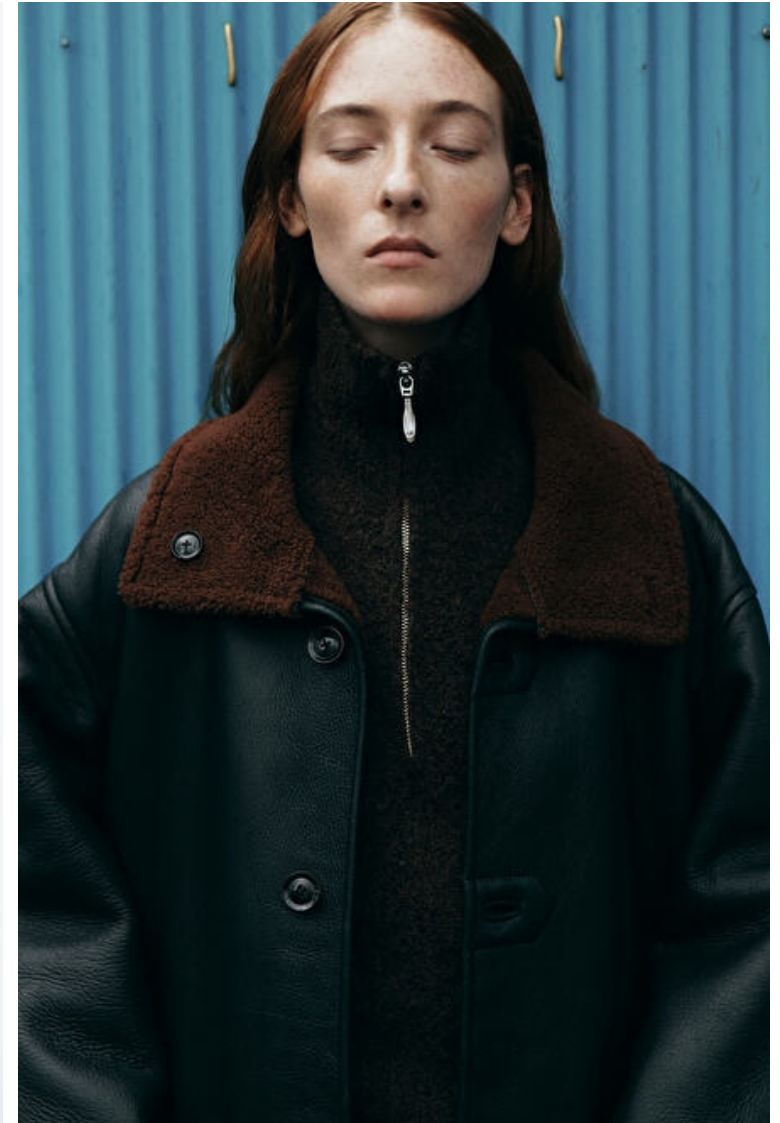

Hair Red brown

Cup A

Hair length 4