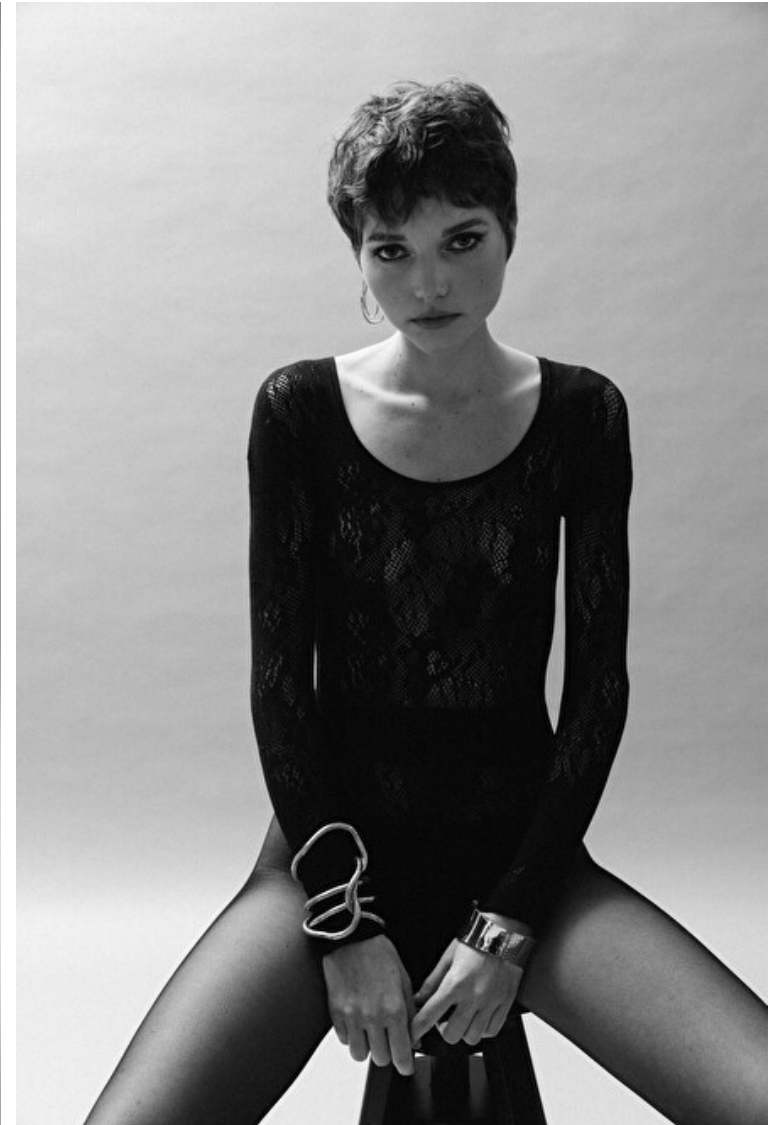

Katya Riabenko

Height 176cm / 5' 9.5"

Bust 76cm / 30"

Waist 58cm / 23"

Hips 88cm / 34.5"

Shoes EU/US/UK 38.5 / 7.5 / 5

Eyes Blue green

Hair Brown