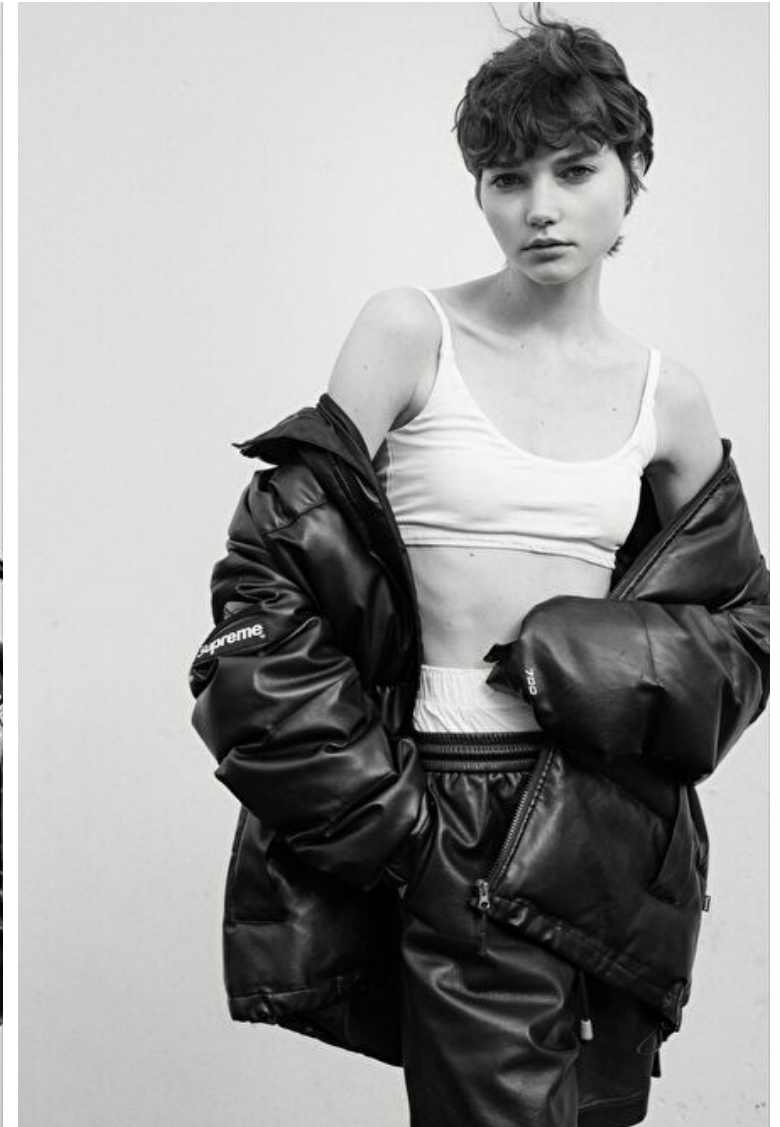

Height 176cm / 5' 9.5"

Bust 76cm / 30"

Waist 58cm / 23"

Hips 88cm / 34.5"

Shoes EU/US/UK 38.5 / 7.5 / 5

Eyes Blue green

Hair Brown

Select