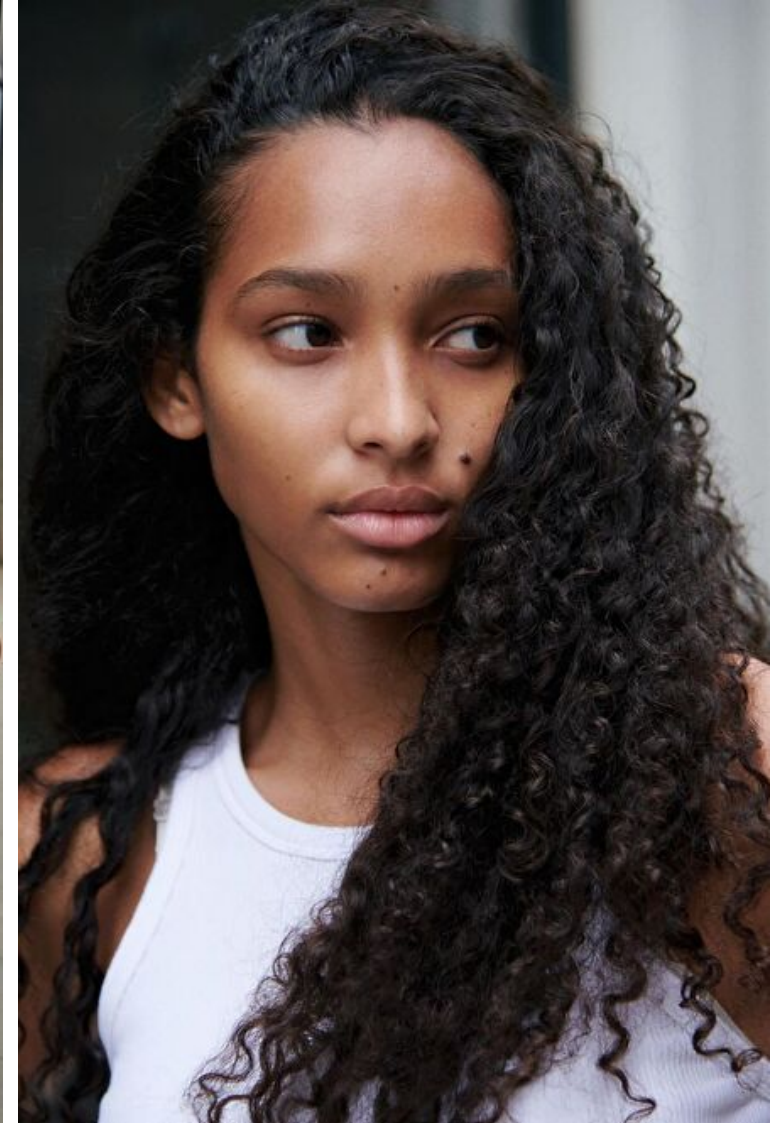

Height 177cm / 5' 9.5"

Bust 84cm / 33"

Waist 61cm / 24"

Hips 92cm / 36"

Shoes EU/US/UK 40 / 9 / 7

Eyes Dark brown

Hair Dark brown

Select