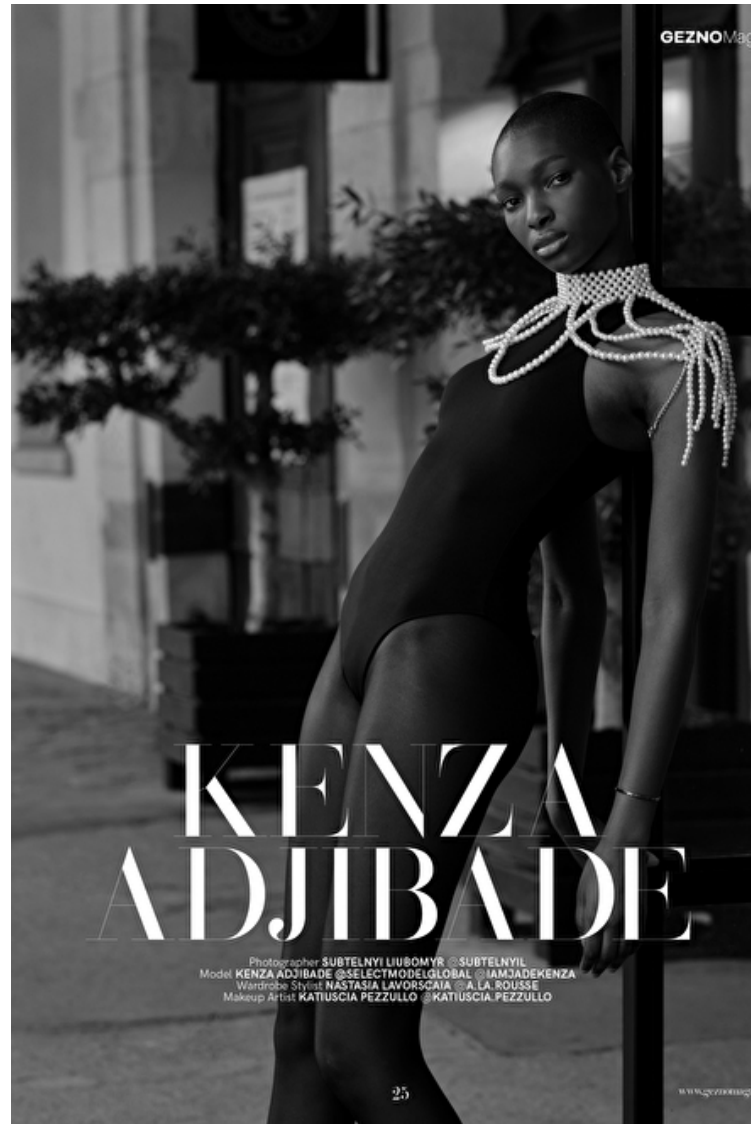

Select

MODEL MANAGEMENT

Via Giorgio Washington, 2, Milano, 20146, Lombardia, Italy

Phone: +39 02 89658300 Fax: +39 02 89658398 Email: info.milano@selectmodel.com Website: <https://www.selectmodel.com/>

Kenza Adjibade

Height 178cm / 5' 10.0"

Bust 79cm / 31"

Waist 60cm / 23.5"

Hips 90cm / 35.5"

Shoes EU/US/UK 40 / 9 / 7

Eyes Brown

Hair Brown