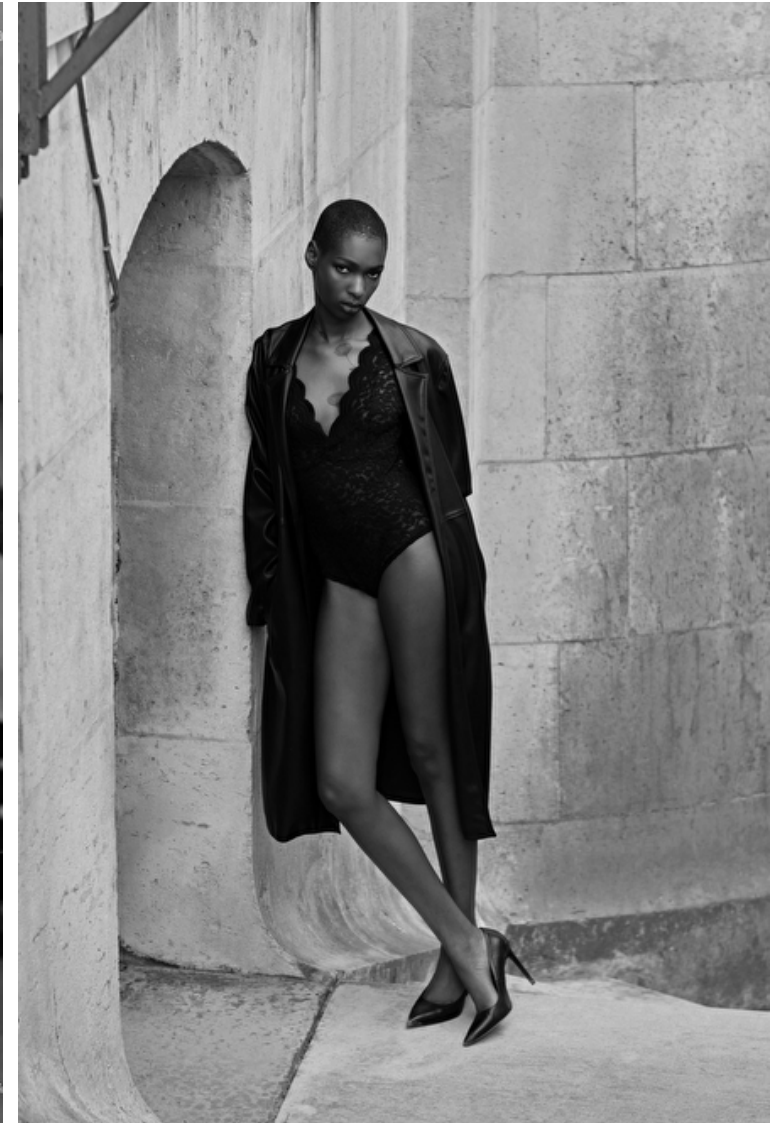

Height 178cm / 5' 10.0"

Bust 79cm / 31"

Waist 60cm / 23.5"

Hips 90cm / 35.5"

Shoes EU/US/UK 40 / 9 / 7

Eyes Brown

Hair Brown

Kenza Adjibade