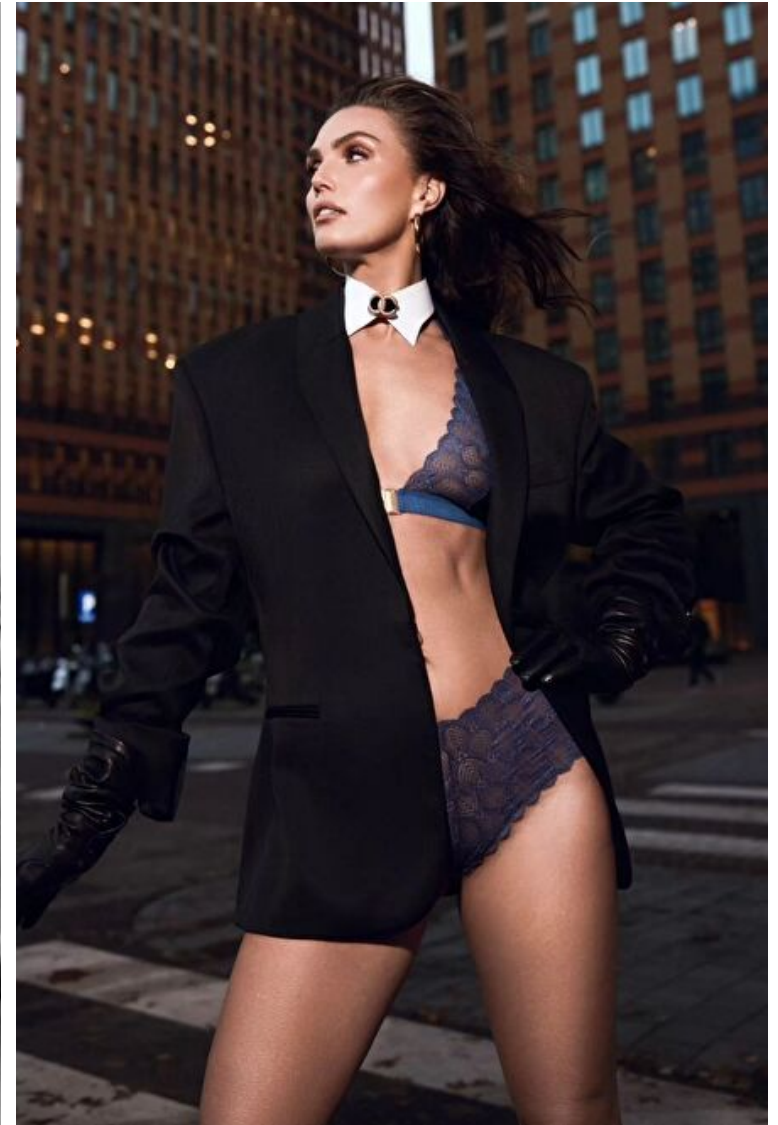

Height 179cm / 5' 10.5"

Bust 87cm / 34.5"

Waist 62cm / 24.5"

Hips 90cm / 35.5"

Shoes EU/US/UK 40 / 9 / 7

Eyes Blue

Hair Dark blond

Select