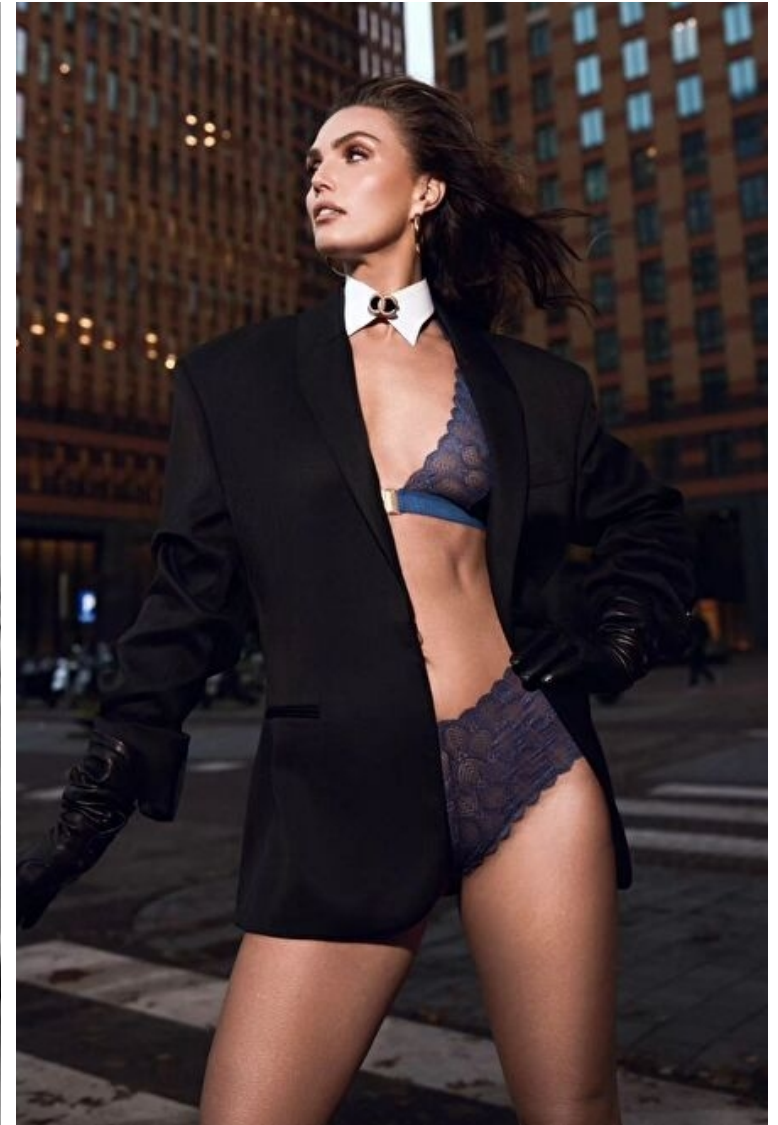

Height 179cm / 5' 10.5"

Bust 87cm / 34.5"

Waist 62cm / 24.5"

Hips 90cm / 35.5"

Shoes EU/US/UK 40 / 9 / 7

Eyes Blue

Hair Dark blond

Select