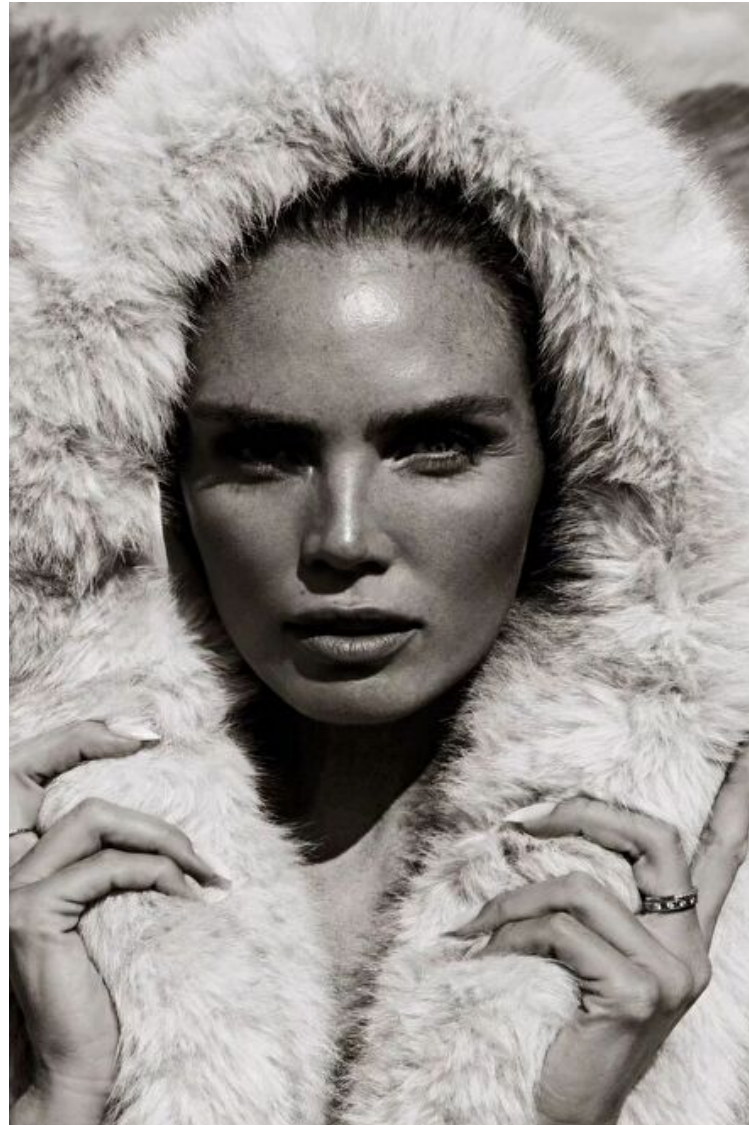

Height 179cm / 5' 10.5"

Bust 87cm / 34.5"

Waist 62cm / 24.5"

Hips 90cm / 35.5"

Shoes EU/US/UK 40 / 9 / 7

Eyes Blue

Hair Dark blond

Select