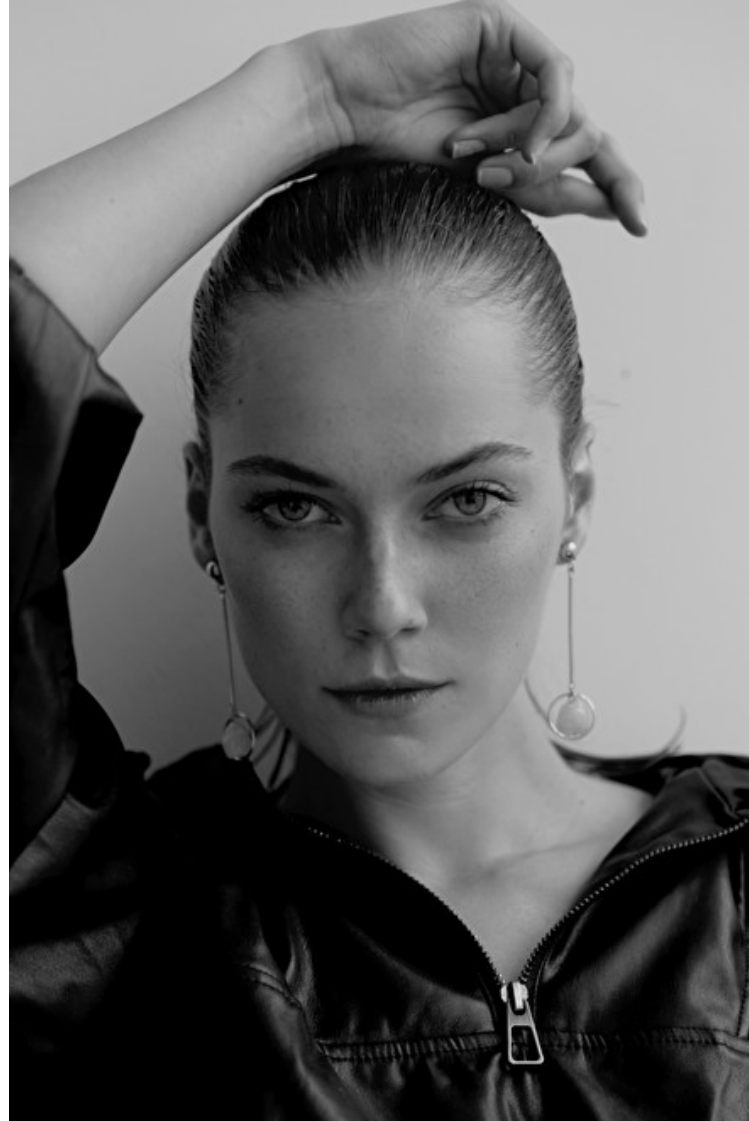

Select

MODEL MANAGEMENT

Via Giorgio Washington, 2, Milano, 20146, Lombardia, Italy

Phone: +39 02 89658300 Fax: +39 02 89658398 Email: info.milano@selectmodel.com Website: <https://www.selectmodel.com/>

Kinga Rajman

Height 179cm / 5' 10.5"

Bust 85cm / 33.5"

Waist 60cm / 23.5"

Hips 89cm / 35"

Shoes EU/US/UK 40.5 / 9.5 / 7

Eyes Blue

Hair Dark blond

Cup B