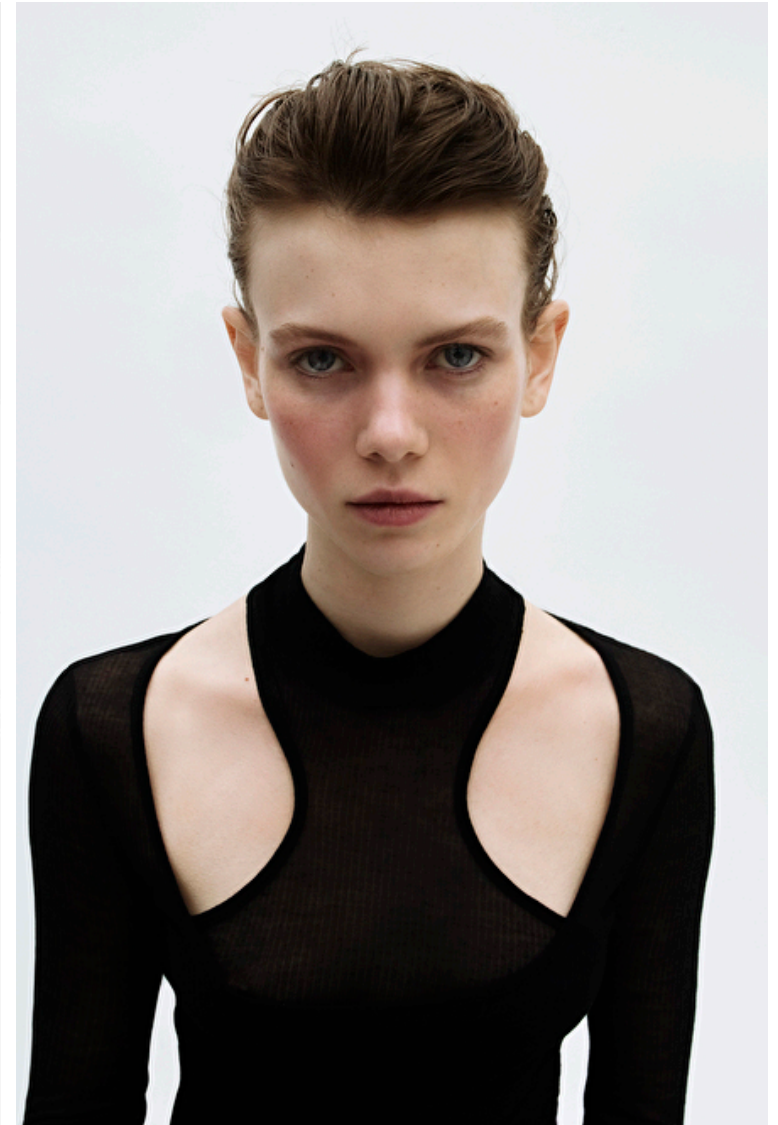

KIRSTY SHEARER

Height 170cm / 5' 7.0"

Bust 76cm / 30"

Hips 93cm / 36.5"

Waist 61cm / 24"

Shoes EU/US/UK 37 / 6.5 / 4

Size EU/US 34 / 4

Hair Brown

Eyes Blue

KIRSTY SHEARER

Height 170cm / 5' 7.0"

Bust 76cm / 30"

Hips 93cm / 36.5"

Waist 61cm / 24"

Shoes EU/US/UK 37 / 6.5 / 4

Size EU/US 34 / 4

Hair Brown

Eyes Blue

KIRSTY SHEARER

Height 170cm / 5' 7.0"

Bust 76cm / 30"

Hips 93cm / 36.5"

Waist 61cm / 24"

Shoes EU/US/UK 37 / 6.5 / 4

Size EU/US 34 / 4

Hair Brown

Eyes Blue

KIRSTY SHEARER

Height 170cm / 5' 7.0"

Bust 76cm / 30"

Hips 93cm / 36.5"

Waist 61cm / 24"