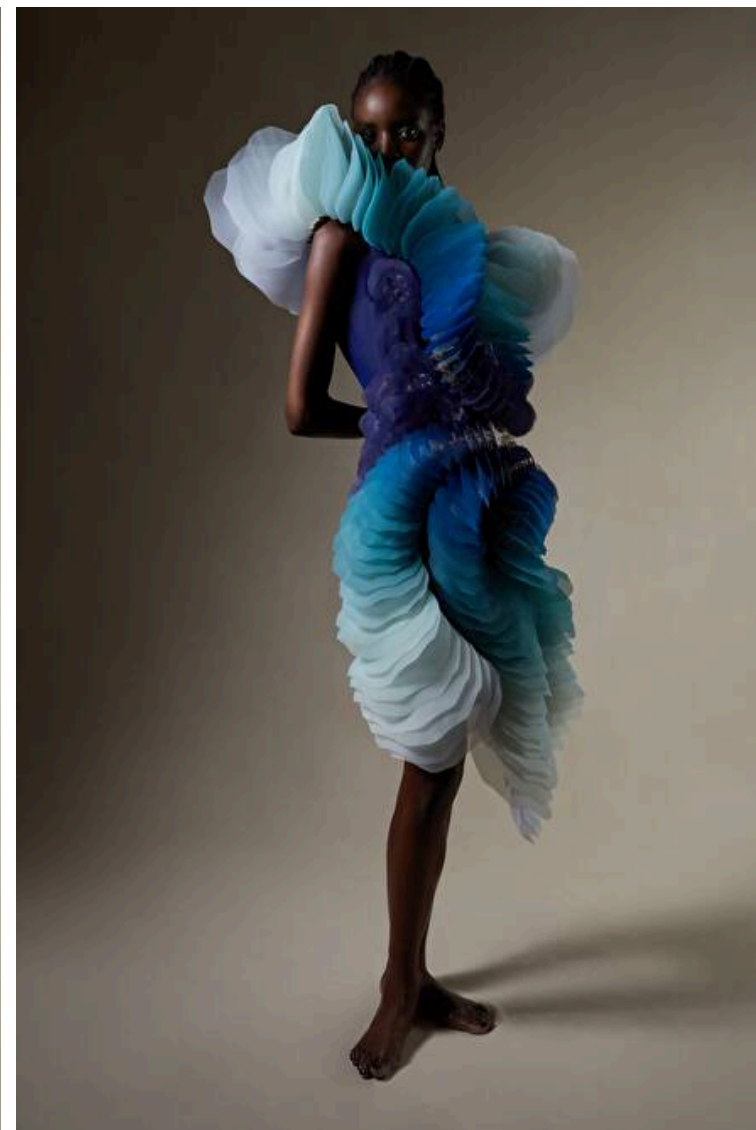

Bust 81cm / 32"

Waist 57cm / 22.5"

Hips 88cm / 34.5"

Shoes EU/US/UK 40.5 / 9.5 / 7

Eyes Brown

Hair Black

Select

MODEL MANAGEMENT