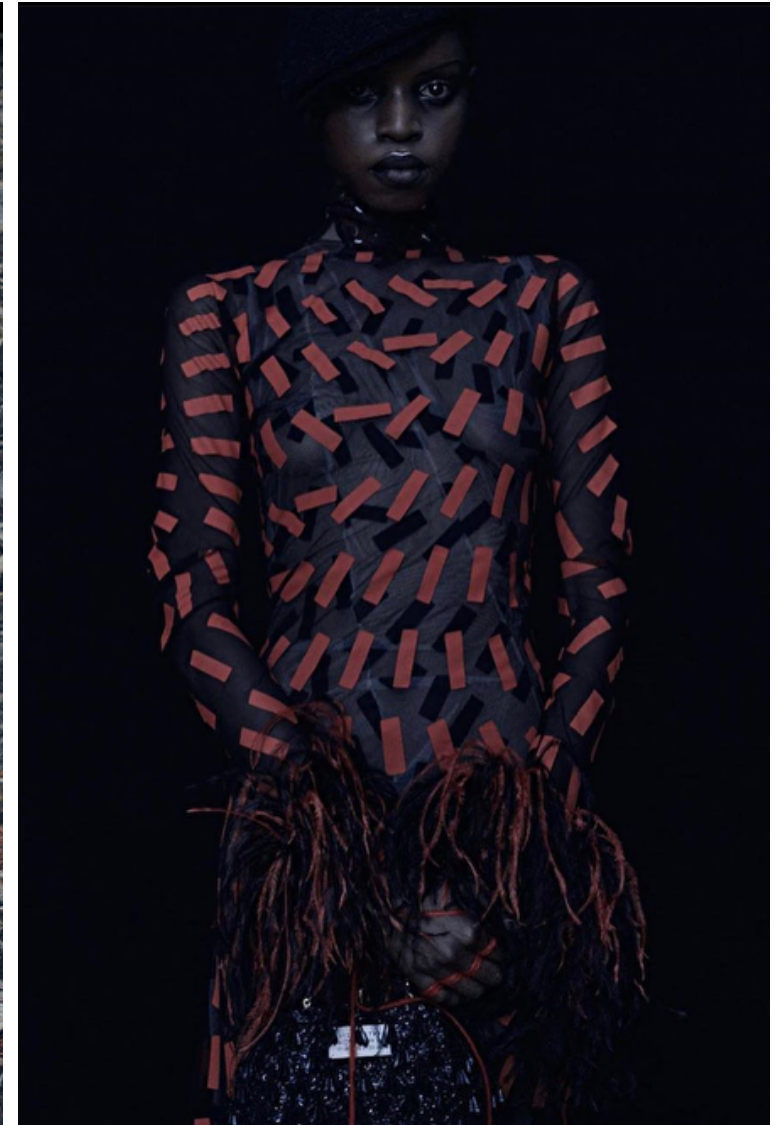

Select

MODEL MANAGEMENT

Via Giorgio Washington, 2, Milano, 20146, Lombardia, Italy

Phone: +39 02 89658300 Fax: +39 02 89658398 Email: info.milano@selectmodel.com Website: <https://www.selectmodel.com/>

Lamich

Height 180cm / 5' 11.0"

Bust 81cm / 32"

Waist 57cm / 22.5"

Hips 88cm / 34.5"

Shoes EU/US/UK 40.5 / 9.5 / 7

Eyes Brown

Hair Black