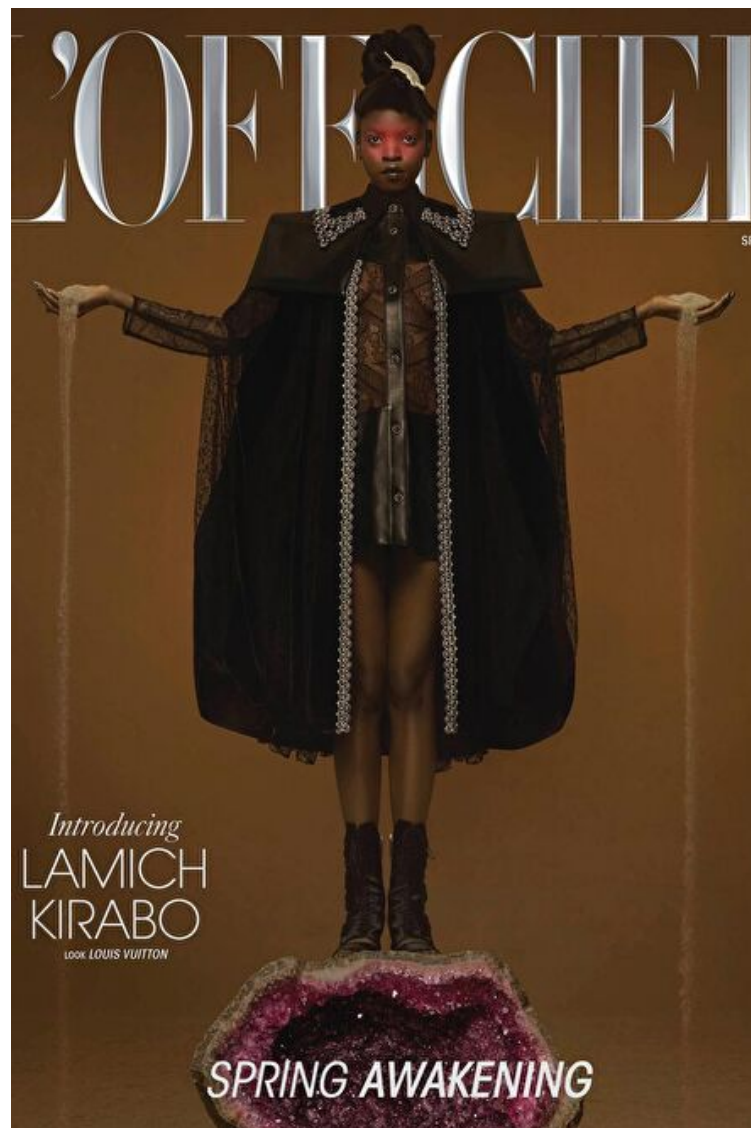

Height 180cm / 5' 11.0"

Bust 81cm / 32"

Waist 57cm / 22.5"

Hips 88cm / 34.5"

Shoes EU/US/UK 40.5 / 9.5 / 7

Eyes Brown

Hair Black

Select