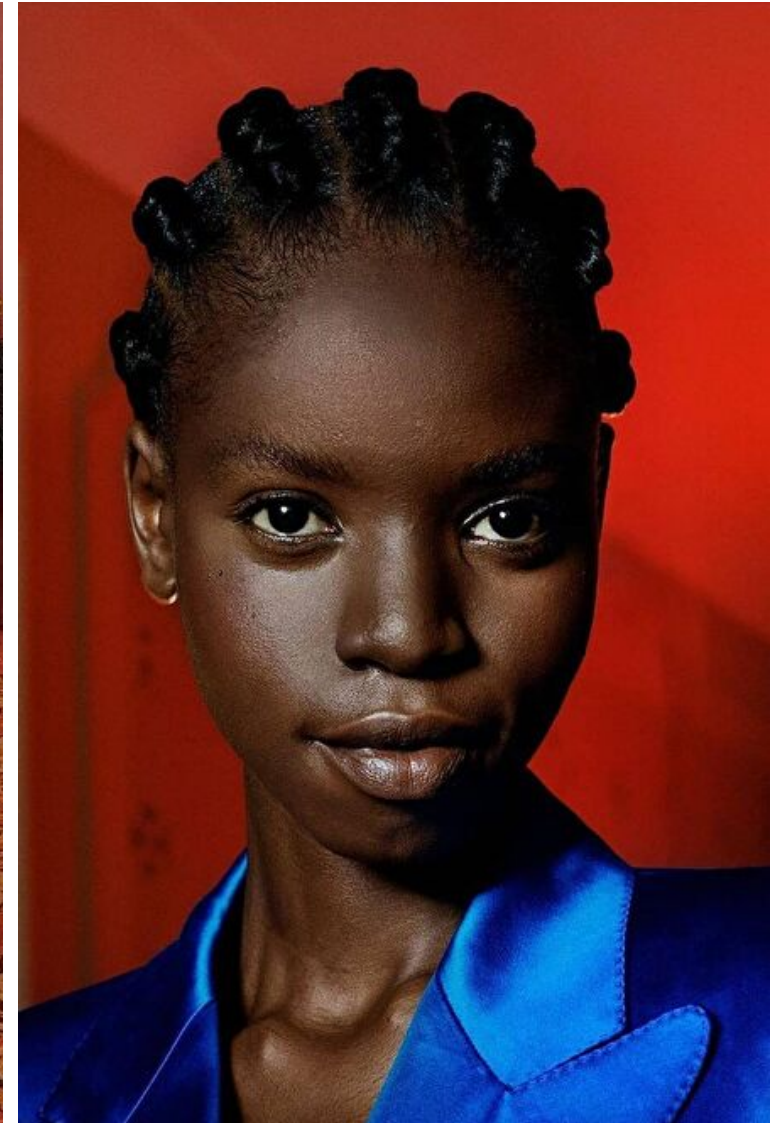

Select

MODEL MANAGEMENT

Via Giorgio Washington, 2, Milano, 20146, Lombardia, Italy

Phone: +39 02 89658300 Fax: +39 02 89658398 Email: info.milano@selectmodel.com Website: <https://www.selectmodel.com/>

Lamich

Height 180cm / 5' 11.0"

Bust 81cm / 32"

Waist 57cm / 22.5"

Hips 88cm / 34.5"

Shoes EU/US/UK 40.5 / 9.5 / 7

Eyes Brown

Hair Black