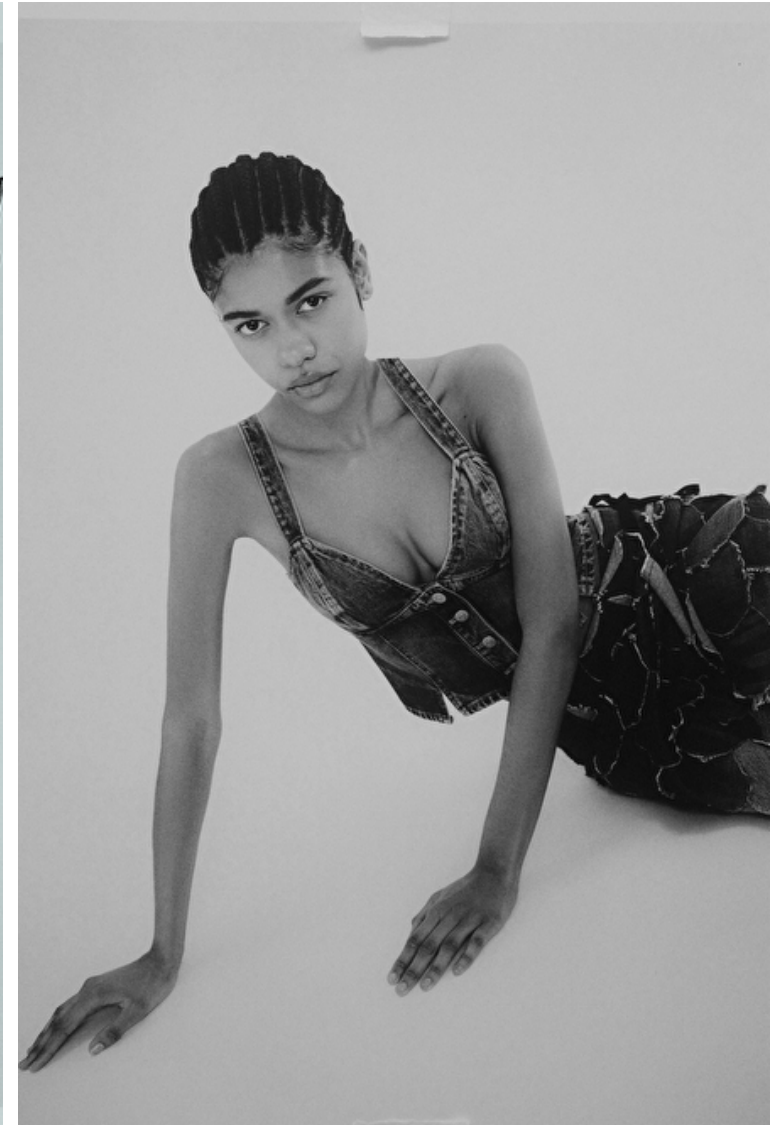

Height 178cm / 5' 10.0"

Bust 80cm / 31.5"

Waist 60cm / 23.5"

Hips 88cm / 34.5"

Shoes EU/US/UK 40 / 9 / 7

Eyes Dark brown

Hair Brown

Larissa Almeida