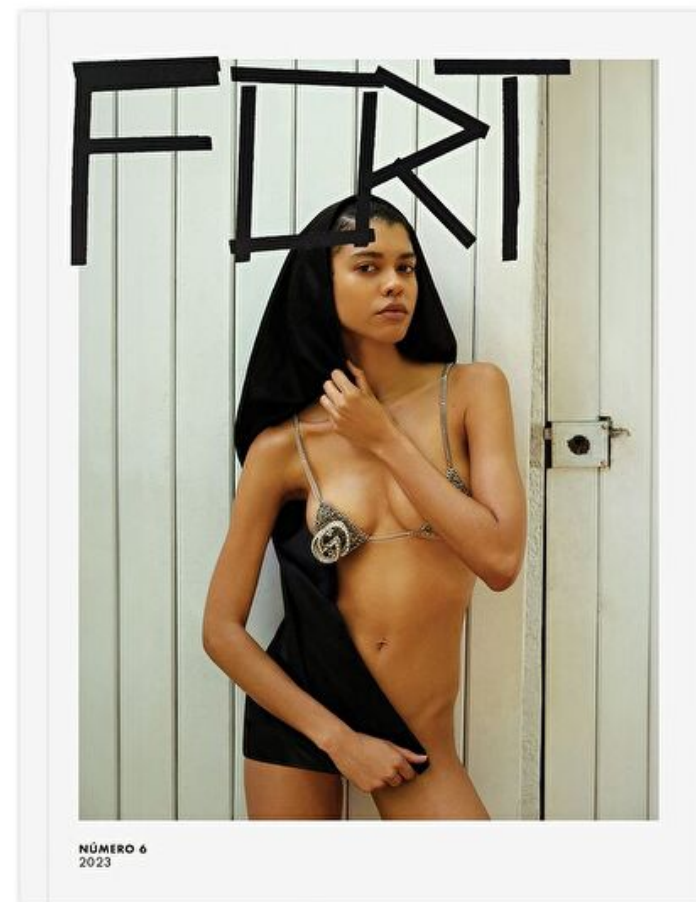

Height 178cm / 5' 10.0"

Bust 80cm / 31.5"

Waist 60cm / 23.5"

Hips 88cm / 34.5"

Shoes EU/US/UK 40 / 9 / 7

Eyes Dark brown

Hair Brown

Select