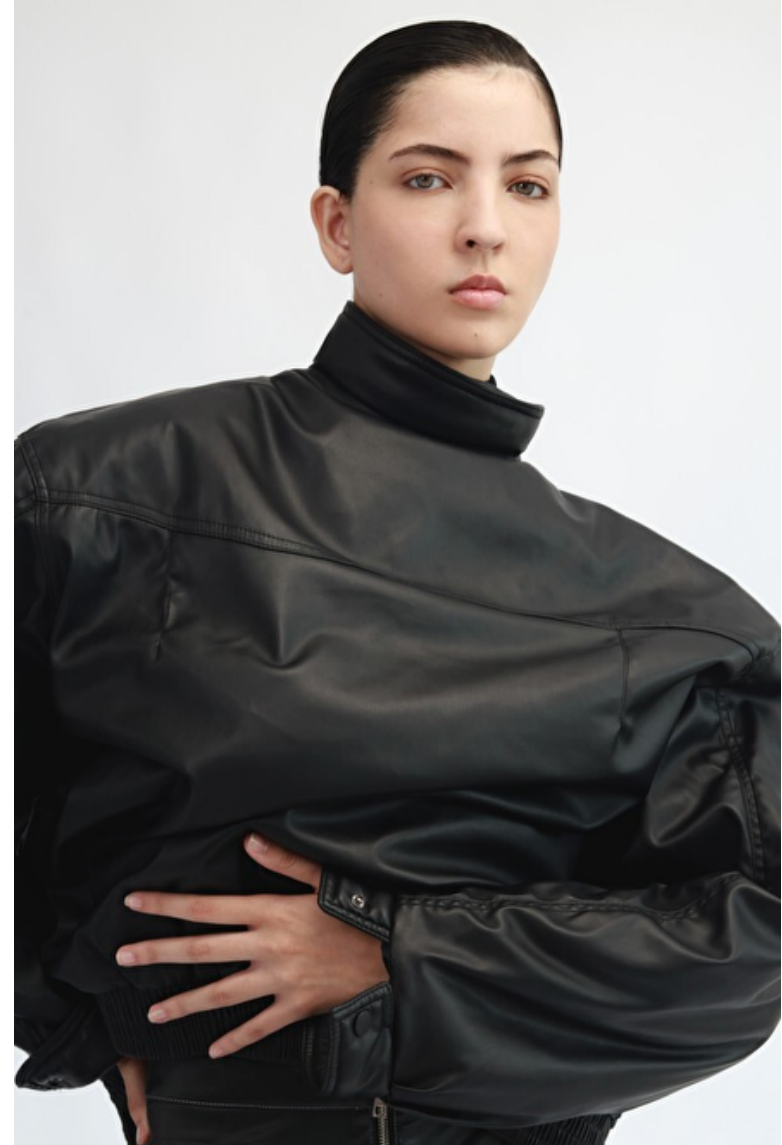

Laura Faria

Height 179cm / 5' 10.5"

Bust 75cm / 29.5"

Waist 59cm / 23"

Hips 89cm / 35"

Shoes EU/US/UK 39 / 8 / 6

Eyes Green

Hair Dark brown