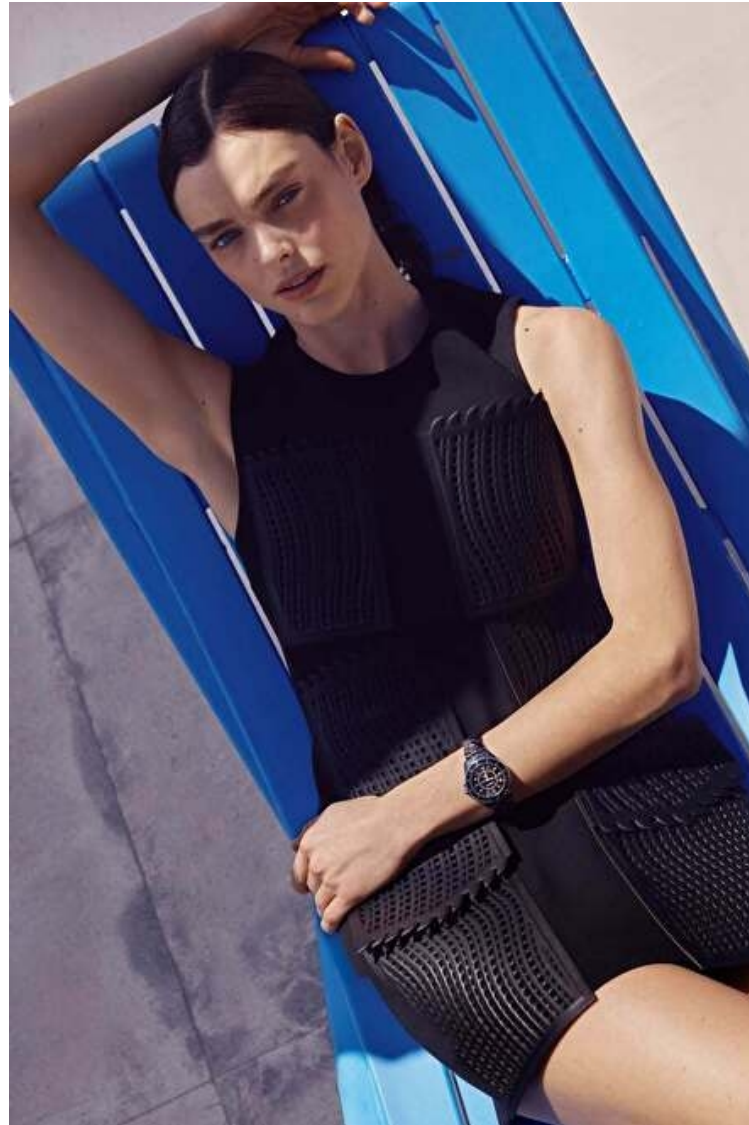

Height 179cm / 5' 10.5"

Bust 80cm / 31.5"

Waist 64cm / 25"

Hips 90cm / 35.5"

Shoes EU/US/UK 40.5 / 9.5 / 7

Eyes Blue

Hair Brown

Select