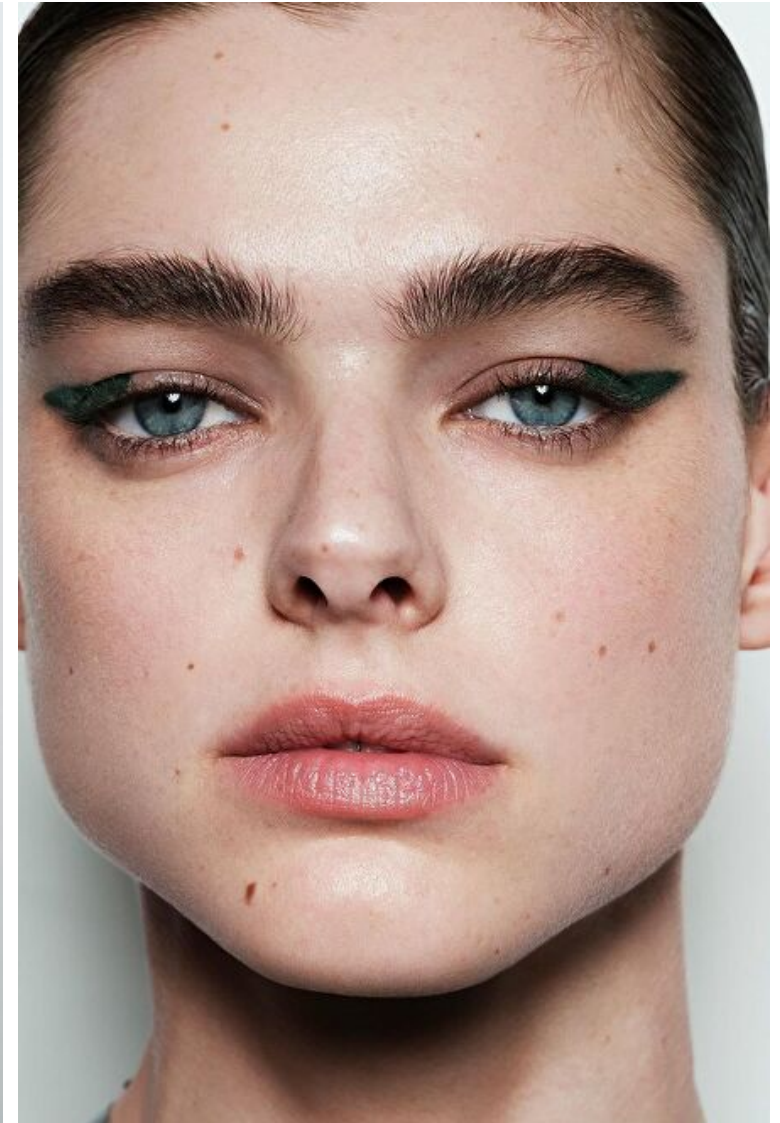

## Lea Haesaert

Height 179cm / 5' 10.5"

Bust 80cm / 31.5"

Waist 64cm / 25"

Hips 90cm / 35.5"

Shoes EU/US/UK 40.5 / 9.5 / 7

Eyes Blue

Hair Brown