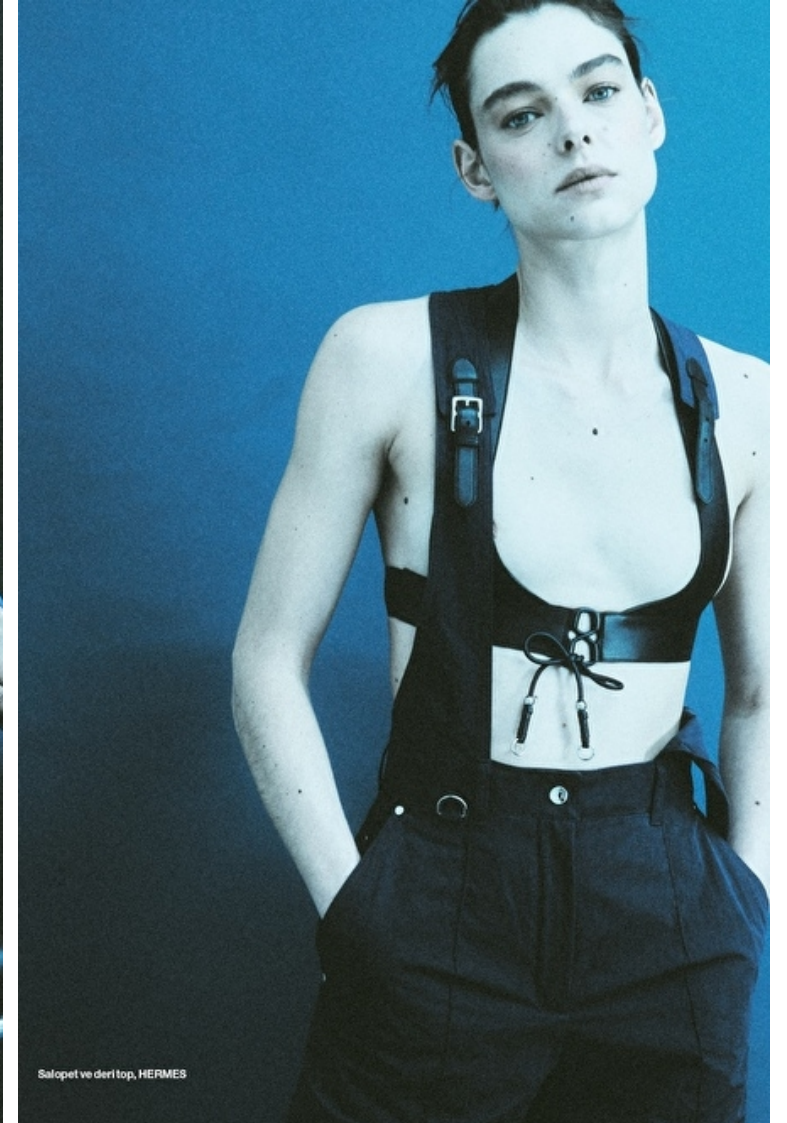

Height 179cm / 5' 10.5"

Bust 80cm / 31.5"

Waist 64cm / 25"

Hips 90cm / 35.5"

Shoes EU/US/UK 40.5 / 9.5 / 7

Eyes Blue

Hair Brown

Select