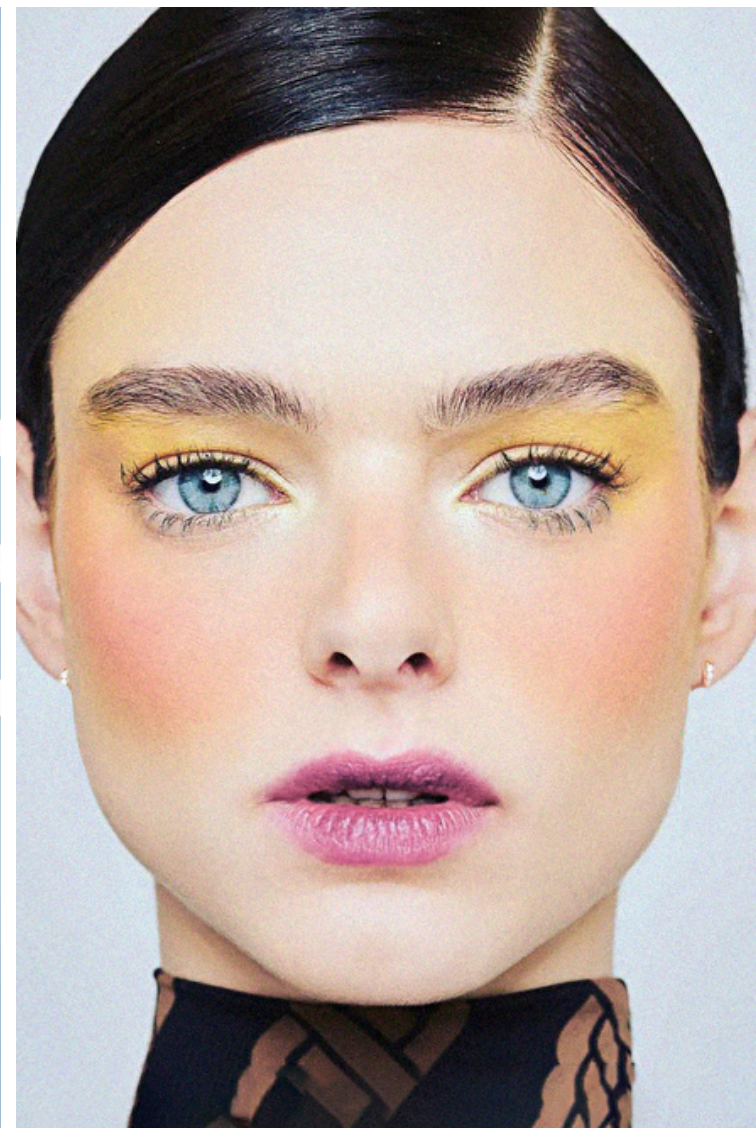

## Lea Haesaert

Height 179cm / 5' 10.5"

Bust 80cm / 31.5"

Waist 64cm / 25"

Hips 90cm / 35.5"

Shoes EU/US/UK 40.5 / 9.5 / 7

Eyes Blue

Hair Brown