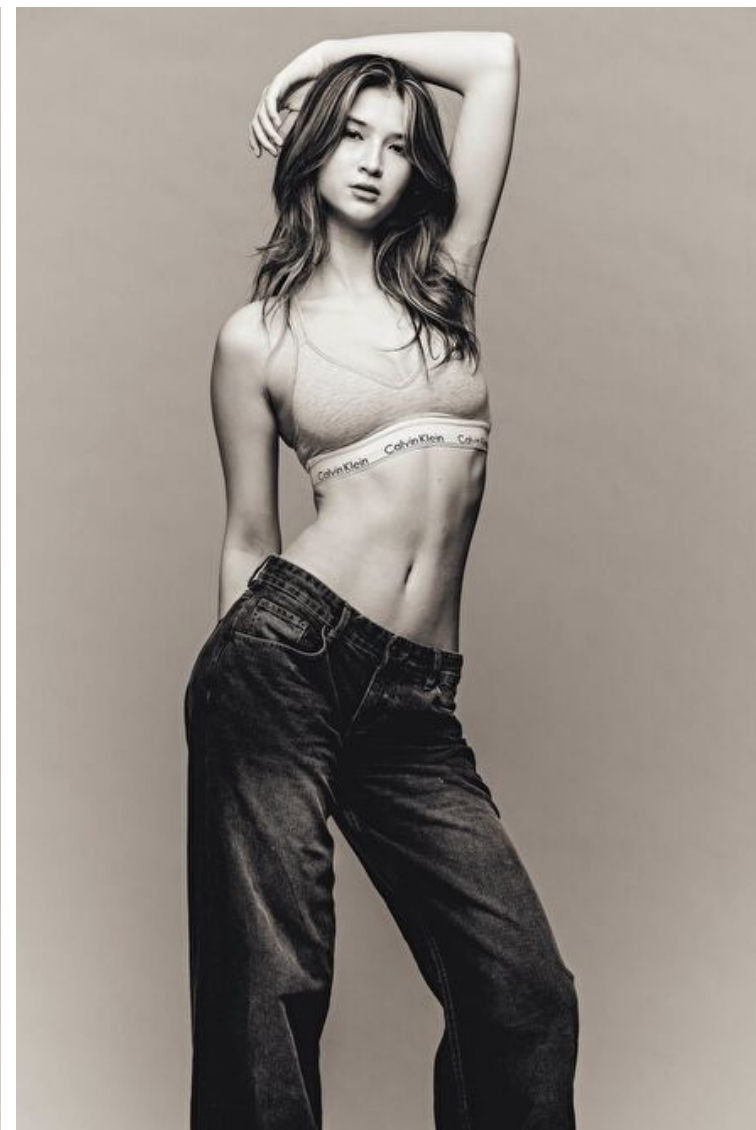

Height 179cm / 5' 10.5"

Bust 82cm / 32.5"

Waist 59cm / 23"

Hips 91cm / 36"

Shoes EU/US/UK 39.5 / 8.5 / 6

Eyes Brown

Hair Brown

Select