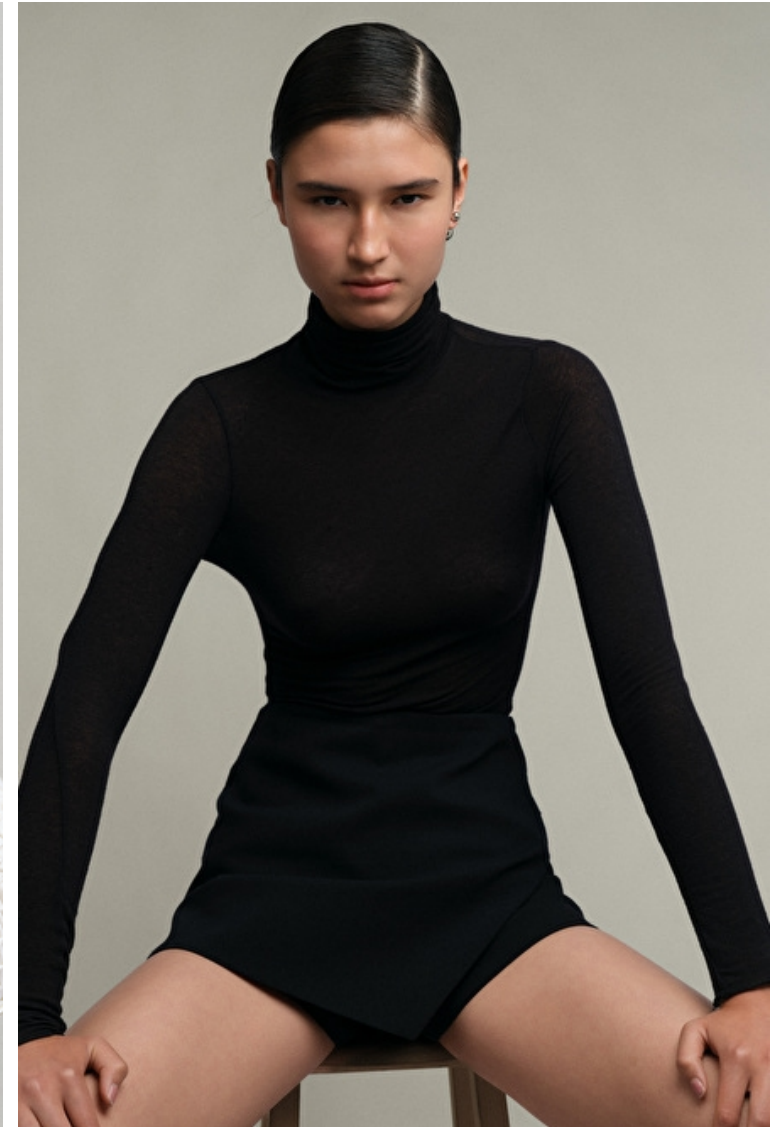

Lea Tolic

Height 179cm / 5' 10.5"

Bust 82cm / 32.5"

Waist 59cm / 23"

Hips 91cm / 36"

Shoes EU/US/UK 39.5 / 8.5 / 6

Eyes Brown

Hair Brown