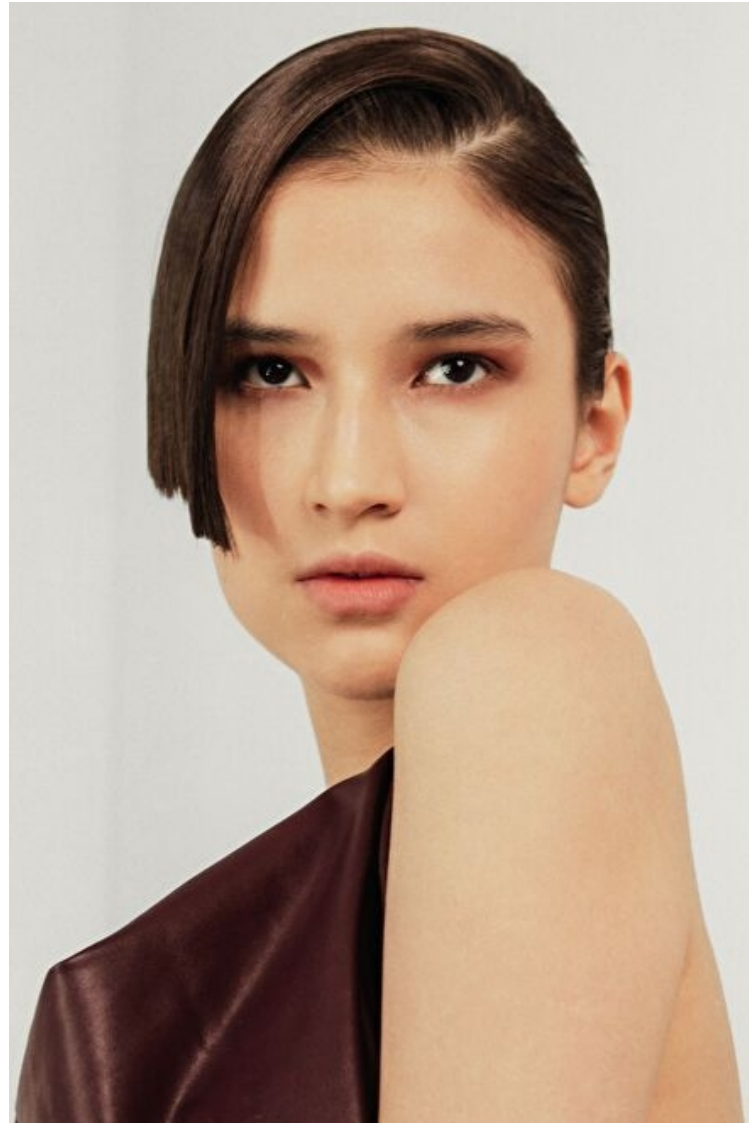

Select

MODEL MANAGEMENT

Via Giorgio Washington, 2, Milano, 20146, Lombardia, Italy

Phone: +39 02 89658300 Fax: +39 02 89658398 Email: info.milano@selectmodel.com Website: <https://www.selectmodel.com/>

Lea Tolic

Height 179cm / 5' 10.5"

Bust 82cm / 32.5"

Waist 59cm / 23"

Hips 91cm / 36"

Shoes EU/US/UK 39.5 / 8.5 / 6

Eyes Brown

Hair Brown