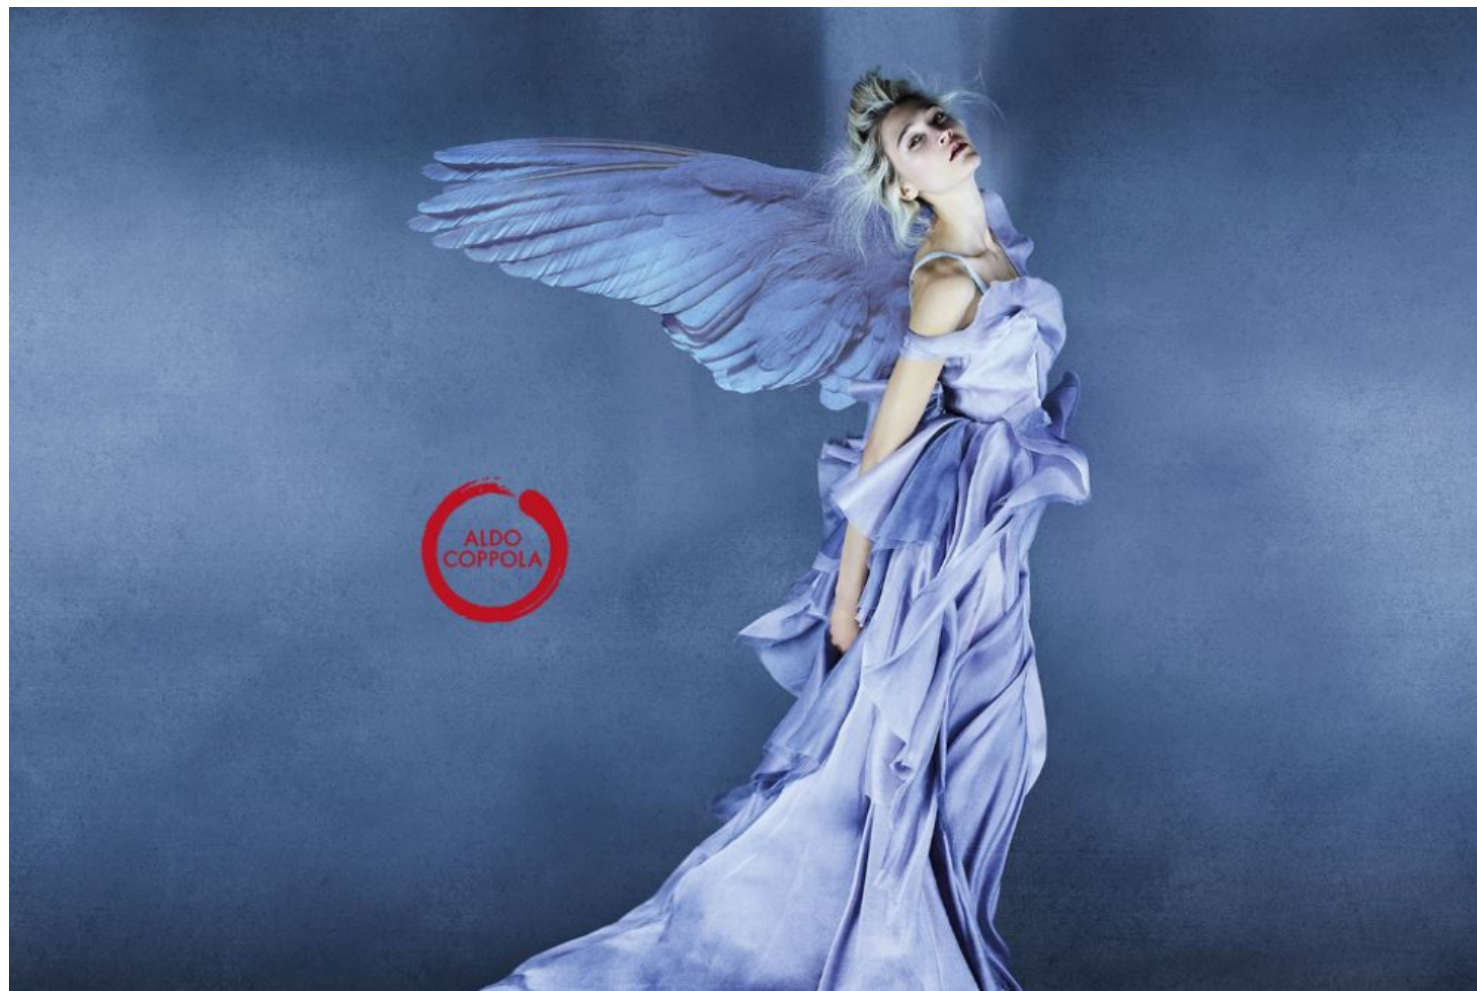

Lena Hamm

Height 180cm / 5' 11.0"

Bust 84cm / 33"

Waist 64cm / 25"

Hips 94cm / 37"

Shoes EU/US/UK 40.5 / 9.5 / 7

Hair Blond

Eyes Blue