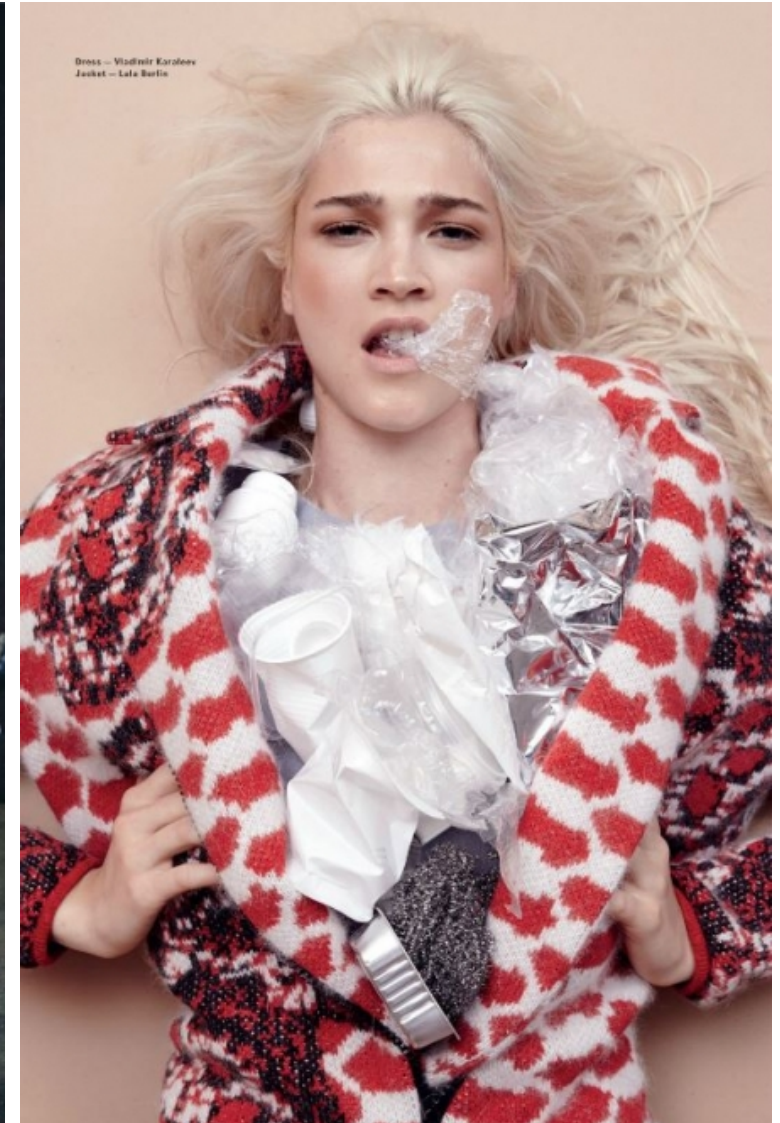

## Lena Hamm

Height 180cm / 5' 11.0"

Bust 84cm / 33"

Waist 64cm / 25"

Hips 94cm / 37"

Shoes EU/US/UK 40.5 / 9.5 / 7

Hair Blond

Eyes Blue