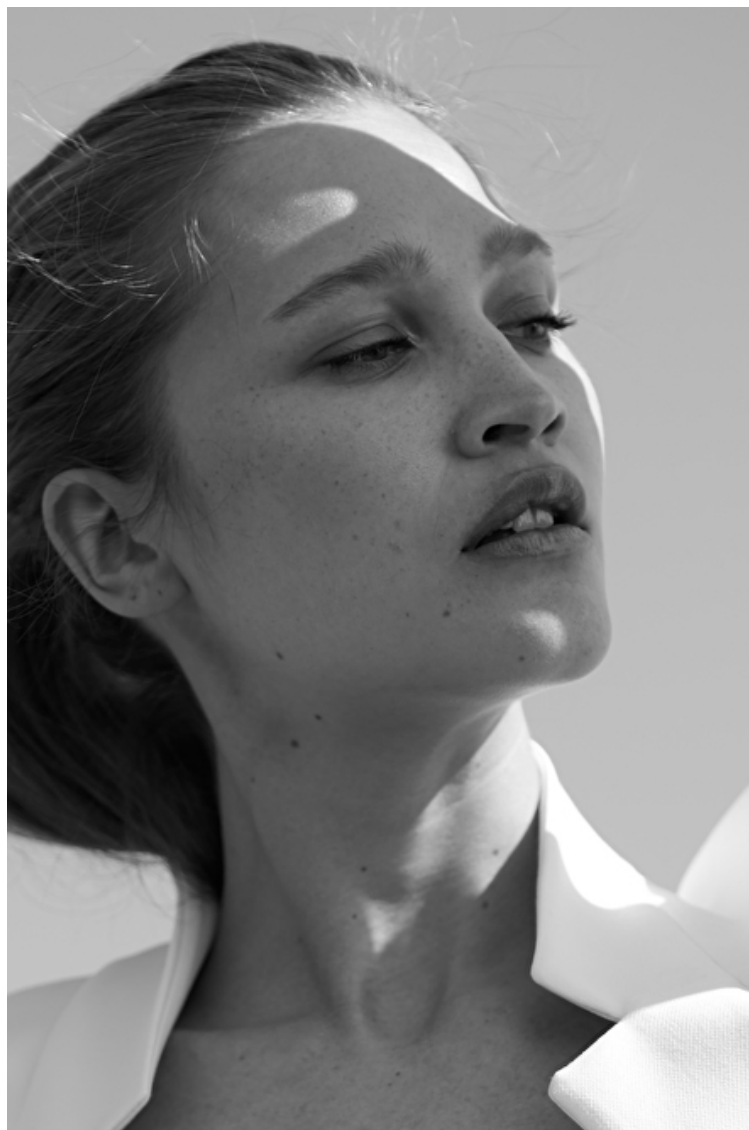

## Lena Hamm

Height 180cm / 5' 11.0"

Bust 84cm / 33"

Waist 64cm / 25"

Hips 94cm / 37"

Shoes EU/US/UK 40.5 / 9.5 / 7

Hair Blond

Eyes Blue