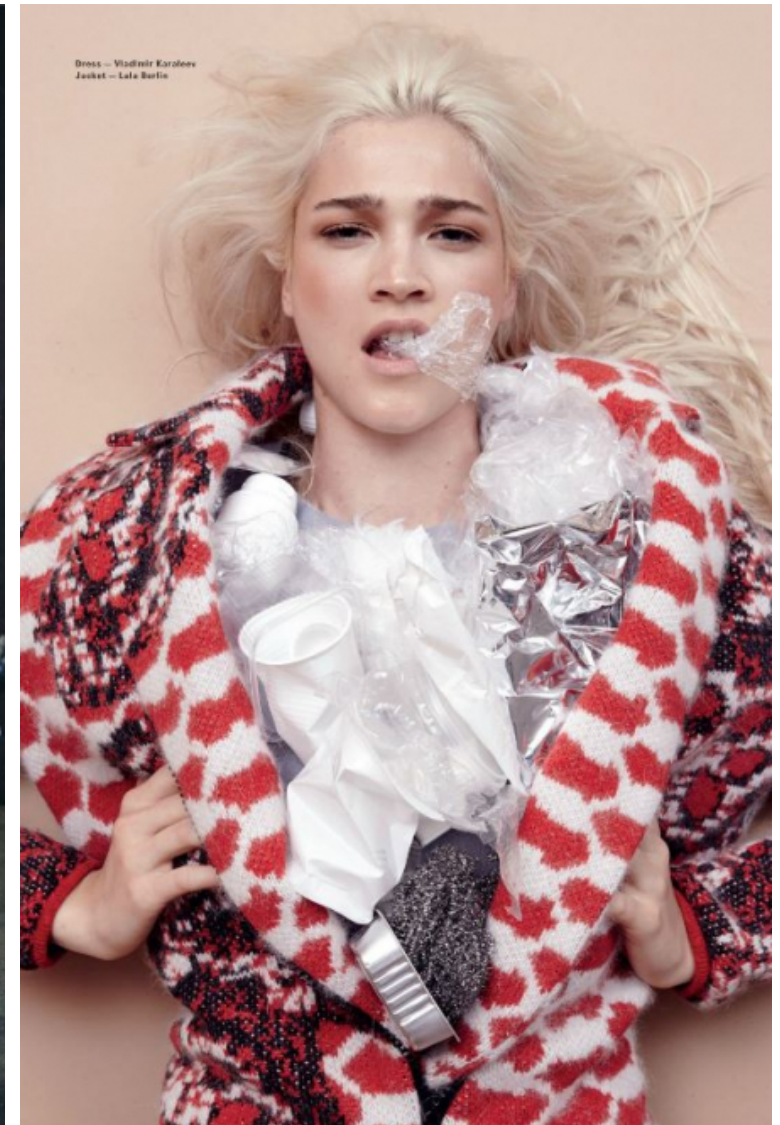

Height 180cm / 5' 11.0"

Bust 84cm / 33"

Waist 64cm / 25"

Hips 94cm / 37"

Shoes EU/US/UK 40.5 / 9.5 / 7

Hair Blond

Eyes Blue

Select