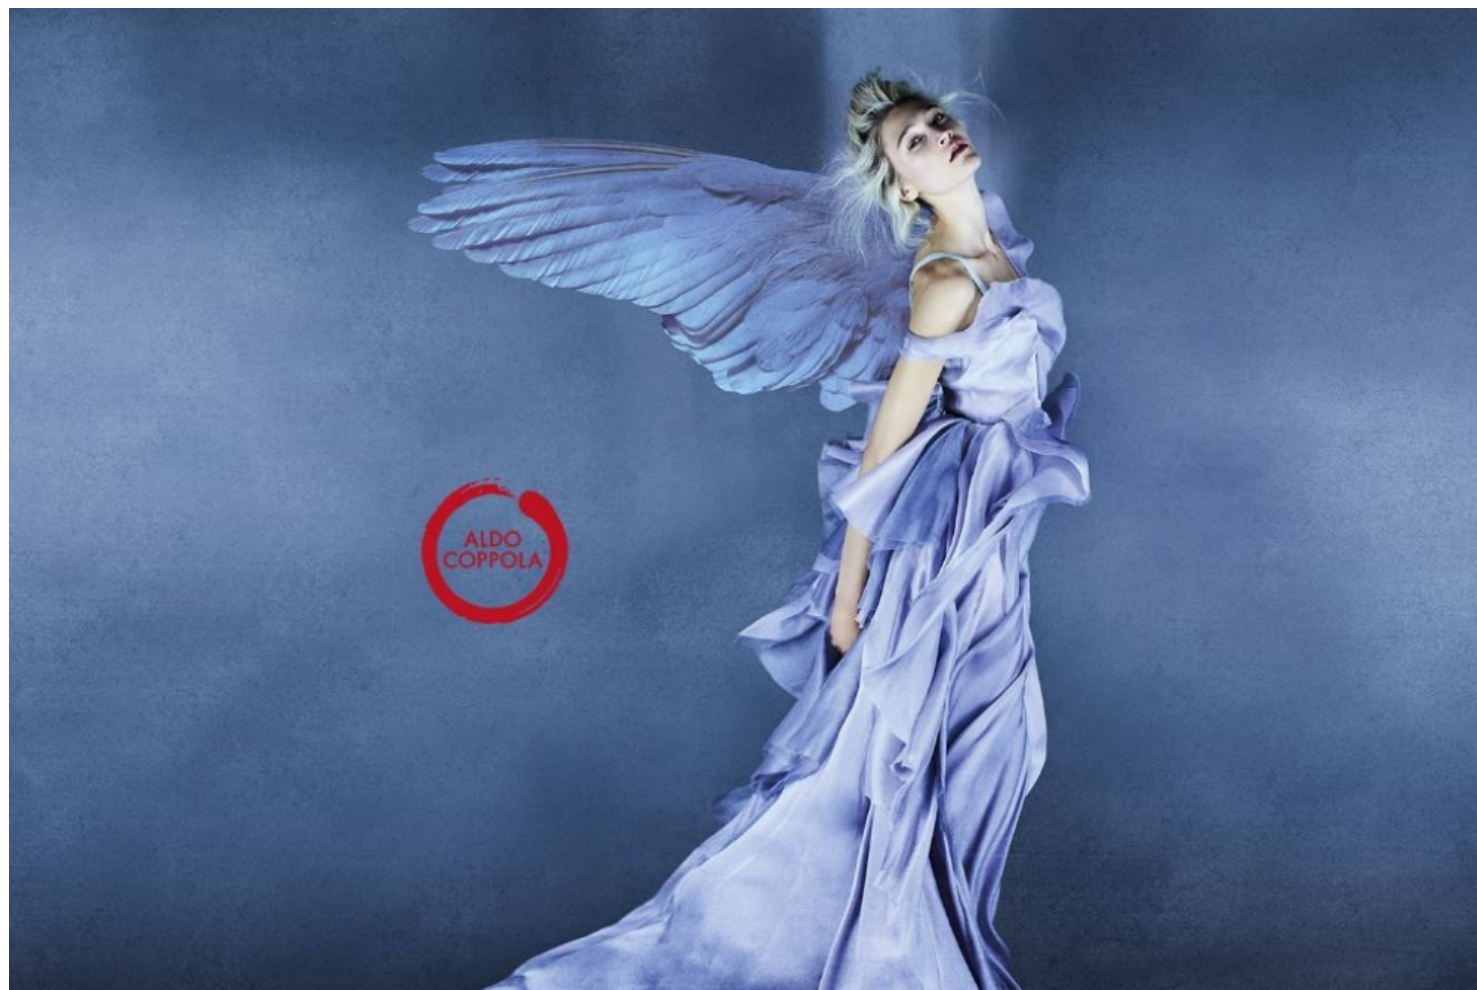

## Lena Hamm

Height 180cm / 5' 11.0"

Bust 84cm / 33"

Waist 64cm / 25"

Hips 94cm / 37"

Shoes EU/US/UK 40.5 / 9.5 / 7

Hair Blond

Eyes Blue