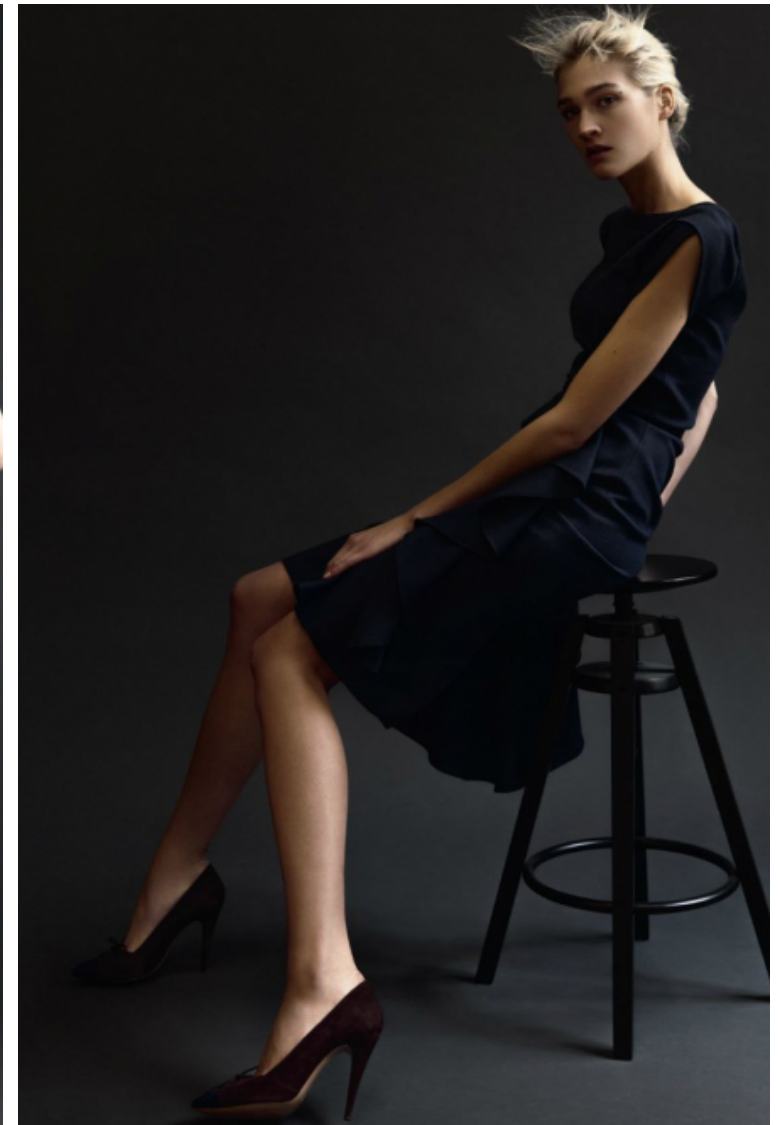

Lena Hamm

Height 180cm / 5' 11.0"

Bust 84cm / 33"

Waist 64cm / 25"

Hips 94cm / 37"

Shoes EU/US/UK 40.5 / 9.5 / 7

Hair Blond

Eyes Blue