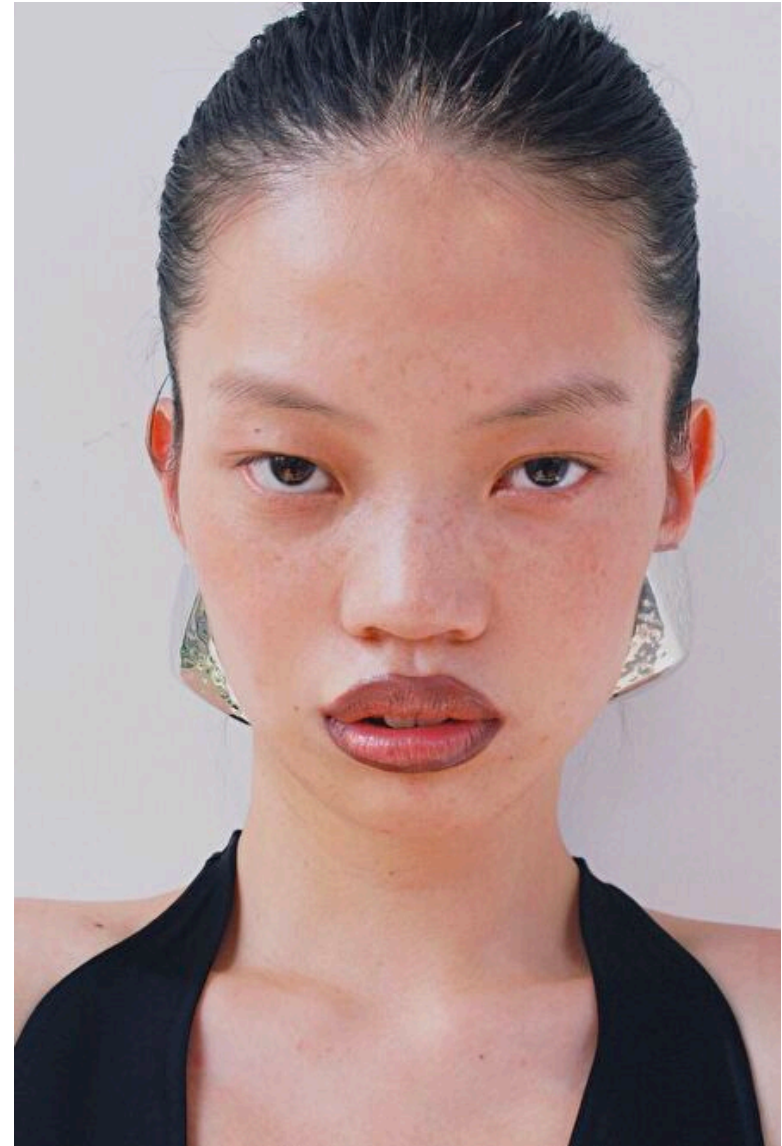

Leping Zhao

Height 180cm / 5' 11.0"

Bust 82cm / 32.5"

Waist 64cm / 25"

Hips 90cm / 35.5"

Shoes EU/US/UK 40 / 9 / 7

Eyes Black

Hair Black