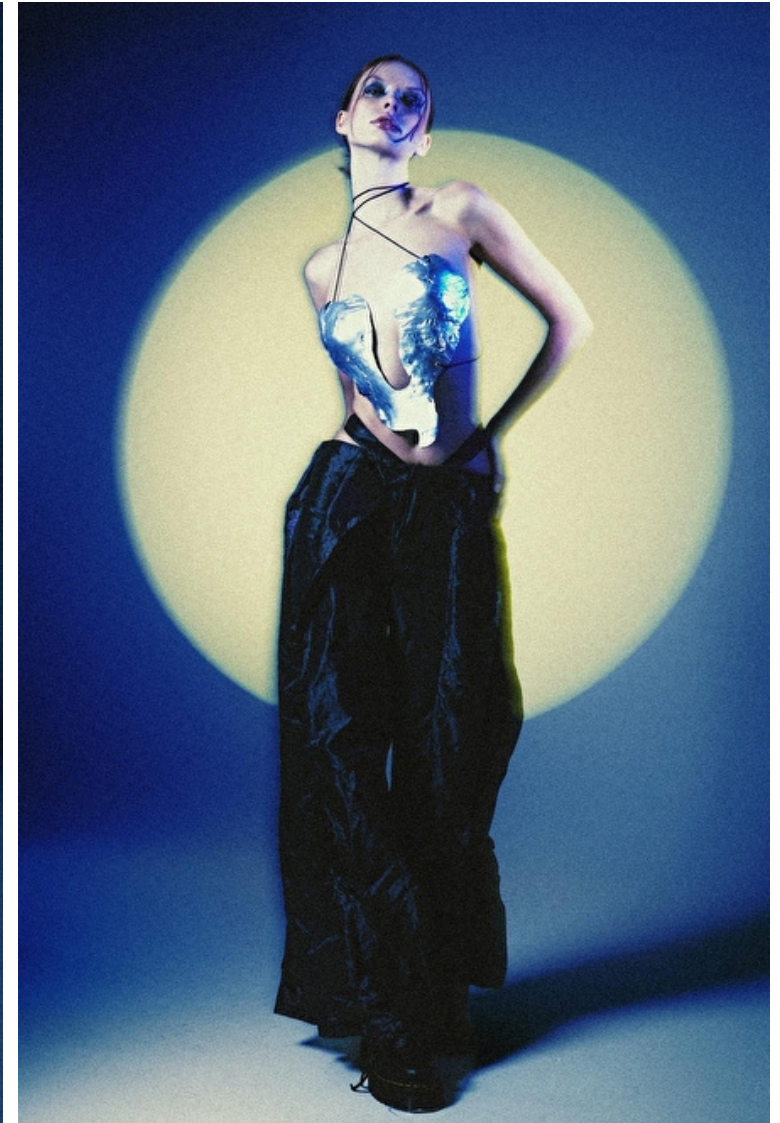

Select

MODEL MANAGEMENT

Via Giorgio Washington, 2, Milano, 20146, Lombardia, Italy

Phone: +39 02 89658300 Fax: +39 02 89658398 Email: info.milano@selectmodel.com Website: <https://www.selectmodel.com/>

Lila Geddie

Height 178cm / 5' 10.0"

Bust 79cm / 31"

Waist 59cm / 23"

Hips 91cm / 36"

Shoes EU/US/UK 39 / 8 / 6

Eyes Blue green

Hair Red

Cup B