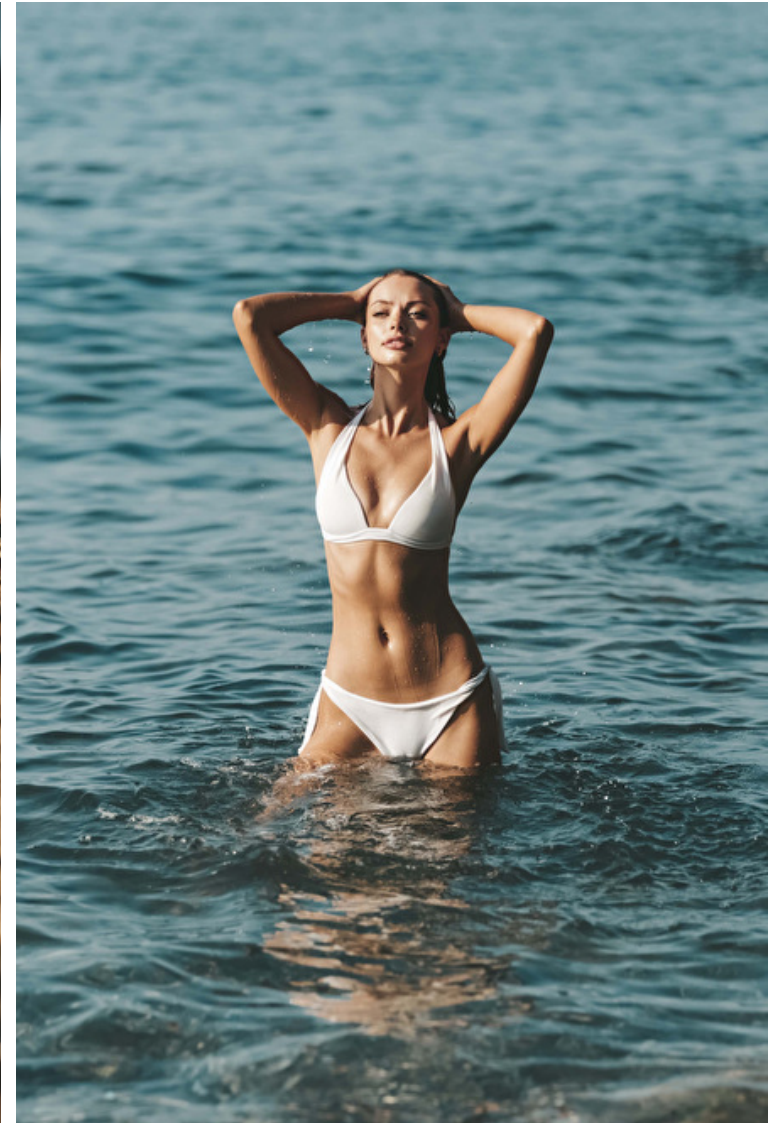

Lila Geddie

Height 178cm / 5' 10.0"

Bust 79cm / 31"

Waist 60cm / 23.5"

Hips 92cm / 36"

Shoes EU/US/UK 38 / 7.5 / 5

Eyes Blue green

Hair Red

Cup B