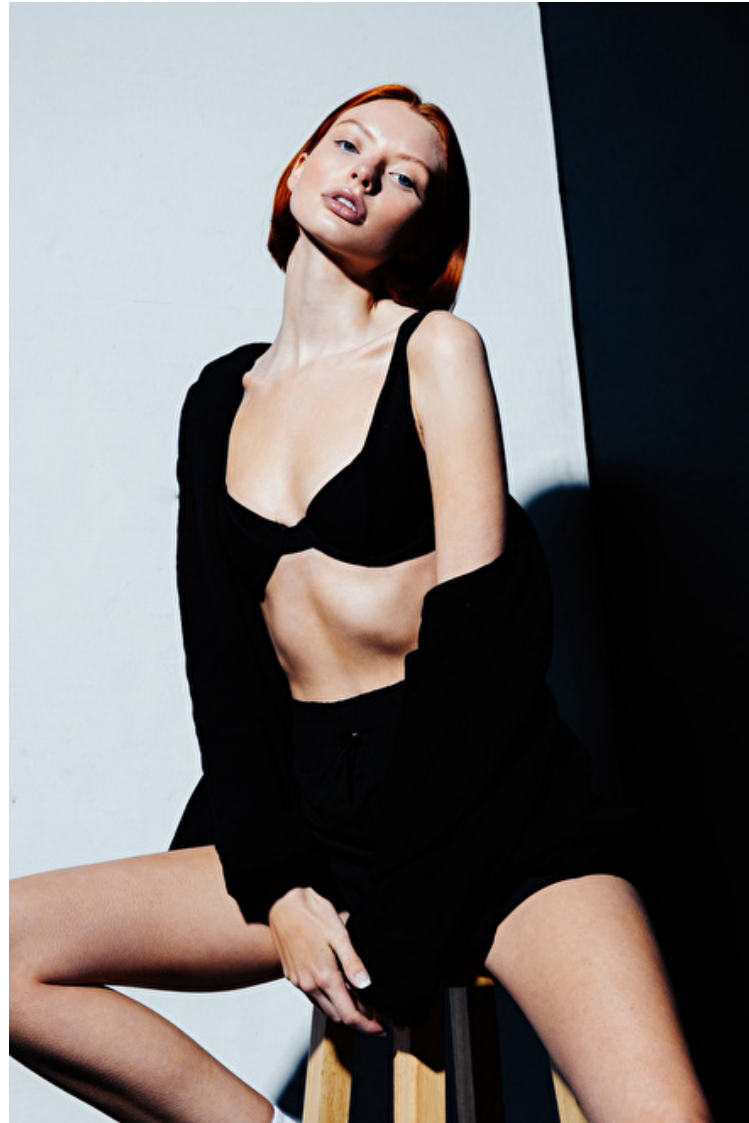

Select

MODEL MANAGEMENT

Via Giorgio Washington, 2, Milano, 20146, Lombardia, Italy

Phone: +39 02 89658300 Fax: +39 02 89658398 Email: info.milano@selectmodel.com Website: <https://www.selectmodel.com/>

Lila Geddie

Height 178cm / 5' 10.0"

Bust 79cm / 31"

Waist 60cm / 23.5"

Hips 92cm / 36"

Shoes EU/US/UK 38 / 7.5 / 5

Eyes Blue green

Hair Red

Cup B