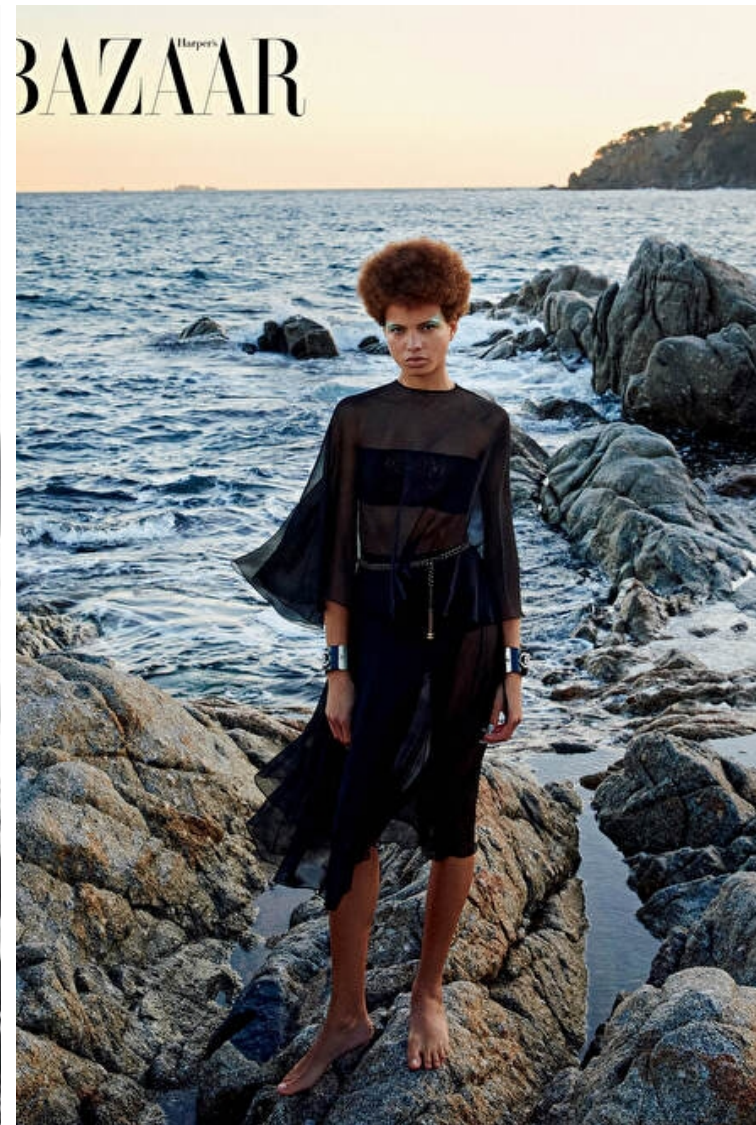

Select

MODEL MANAGEMENT

Via Giorgio Washington, 2, Milano, 20146, Lombardia, Italy

Phone: +39 02 89658300 Fax: +39 02 89658398 Email: info.milano@selectmodel.com Website: <https://www.selectmodel.com/>

Litza Veloz

Height 177cm / 5' 9.5"

Bust 76cm / 30"

Waist 60cm / 23.5"

Hips 88cm / 34.5"

Shoes EU/US/UK 40.5 / 9.5 / 7

Eyes Hazel

Hair Brown