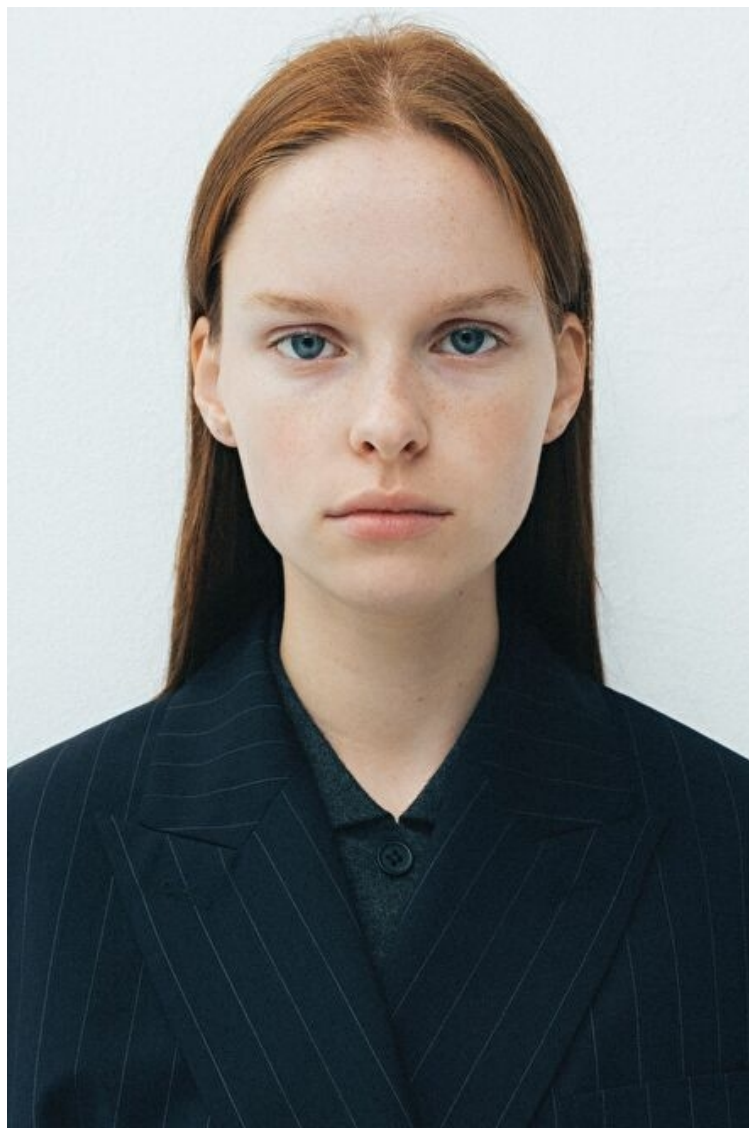

Lonneke Van Diepen

Height 181cm / 5' 11.5"

Bust 80cm / 31.5"

Waist 61cm / 24"

Hips 91cm / 36"

Shoes EU/US/UK 40 / 9 / 7

Eyes Blue

Hair Light brown