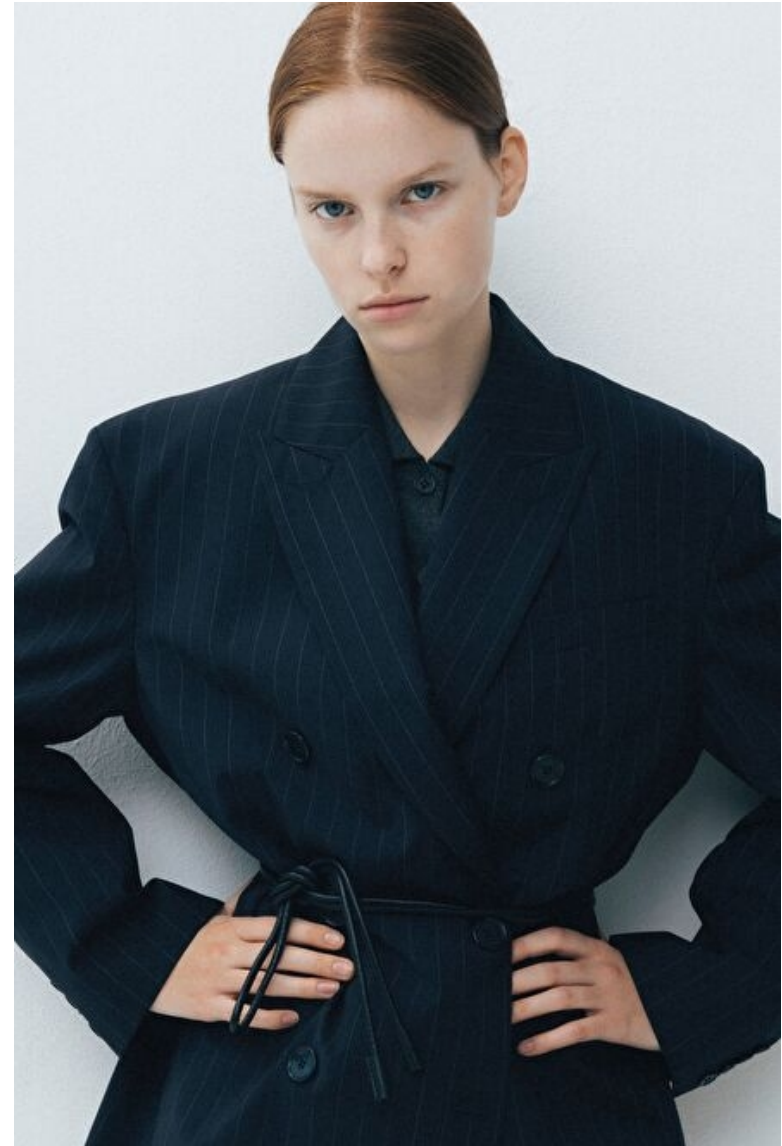

Lonneke Van Diepen

Height 181cm / 5' 11.5"

Bust 80cm / 31.5"

Waist 61cm / 24"

Hips 91cm / 36"

Shoes EU/US/UK 40 / 9 / 7

Eyes Blue

Hair Light brown