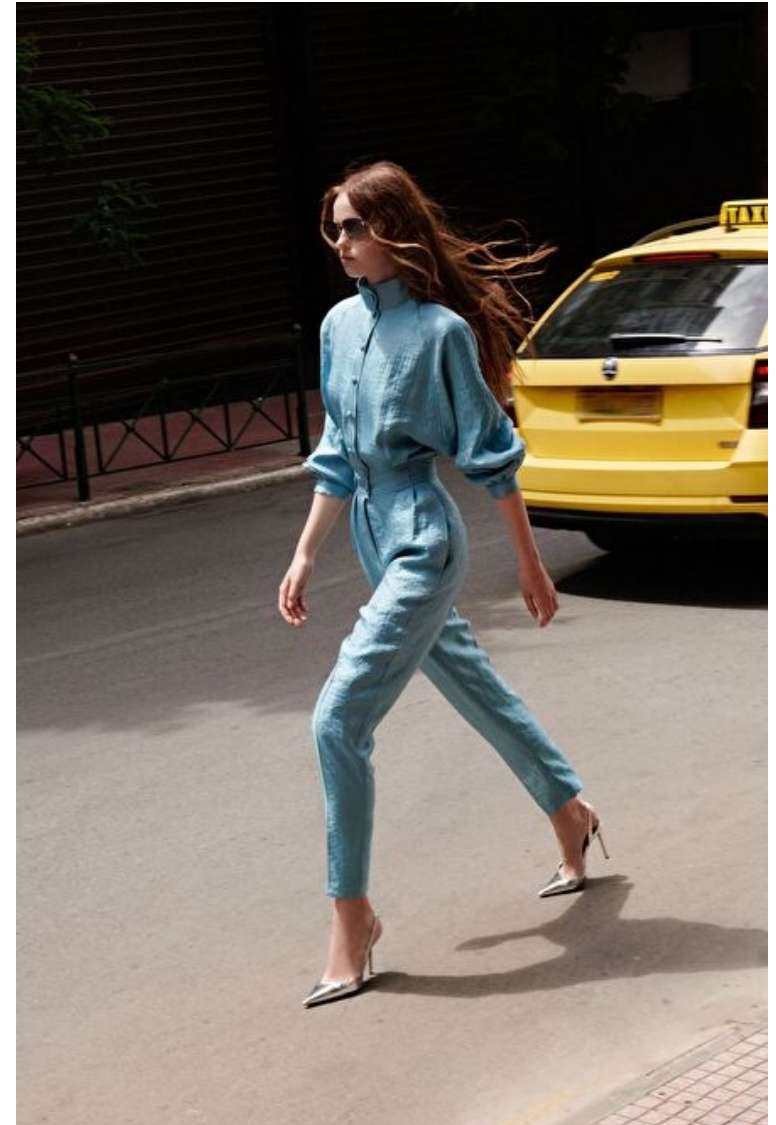

Lonneke Van Diepen

Height 181cm / 5' 11.5"

Bust 80cm / 31.5"

Waist 61cm / 24"

Hips 91cm / 36"

Shoes EU/US/UK 40 / 9 / 7

Eyes Blue

Hair Light brown