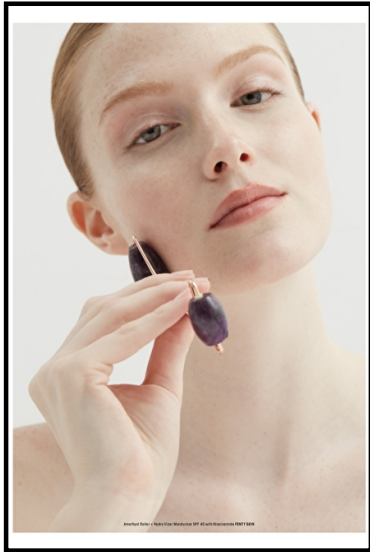

Select

MODEL MANAGEMENT

Height 175cm / 5' 9.0" - Bust 82cm / 32.5" - Waist 62cm / 24.5" - Hips 89cm / 35" -
Shoes EU/US/UK 39 / 8 / 6 - Eyes Blue green - Hair Red

LUCIA PONS