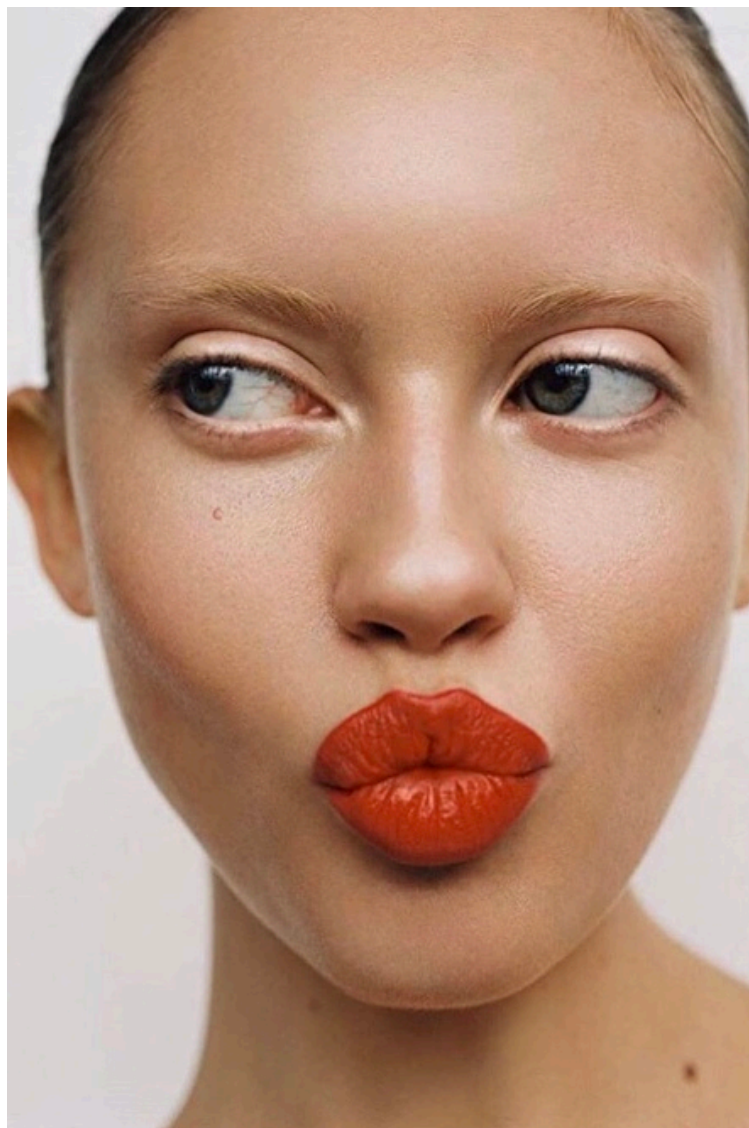

LULU REYNOLDS

Height 180cm / 5' 11.0"

Bust 81cm / 32"

Waist 62cm / 24.5"

Hips 94cm / 37"

Shoes EU/US/UK 40 / 9 / 7

Eyes Blue green

Hair Blond

Cup B