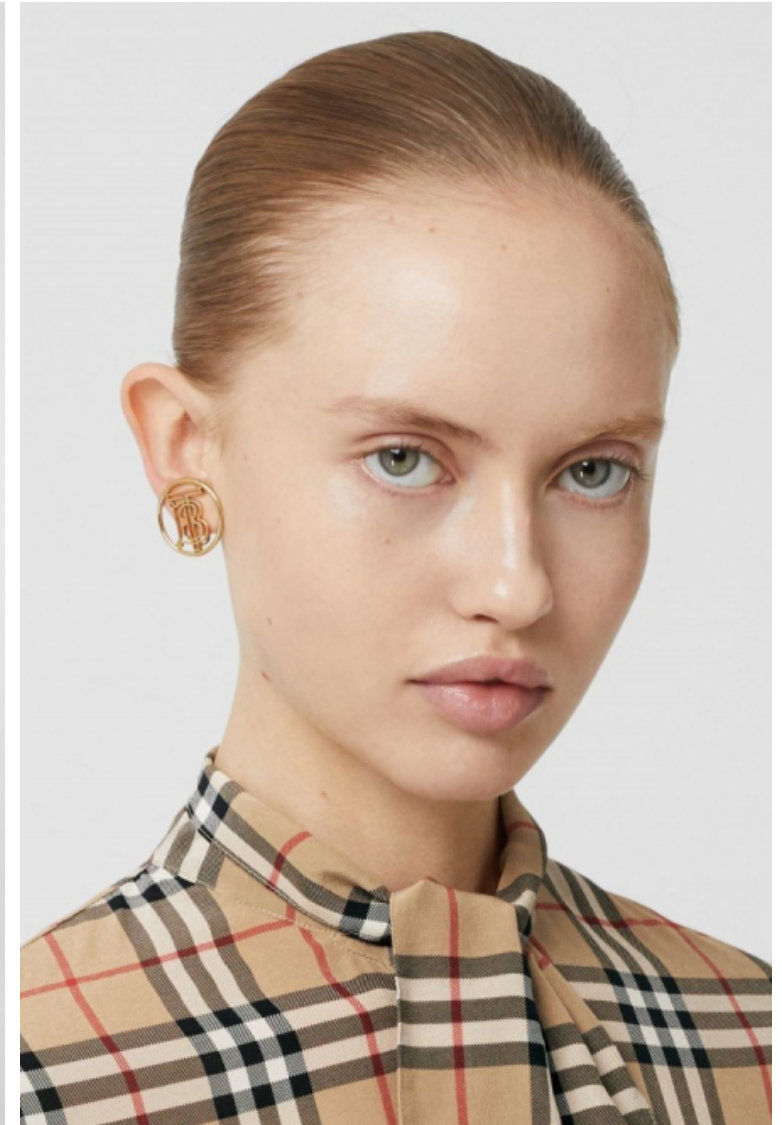

LULU REYNOLDS

Height 180cm / 5' 11.0"

Bust 81cm / 32"

Waist 62cm / 24.5"

Hips 94cm / 37"

Shoes EU/US/UK 40 / 9 / 7

Eyes Blue green

Hair Blond

Cup B