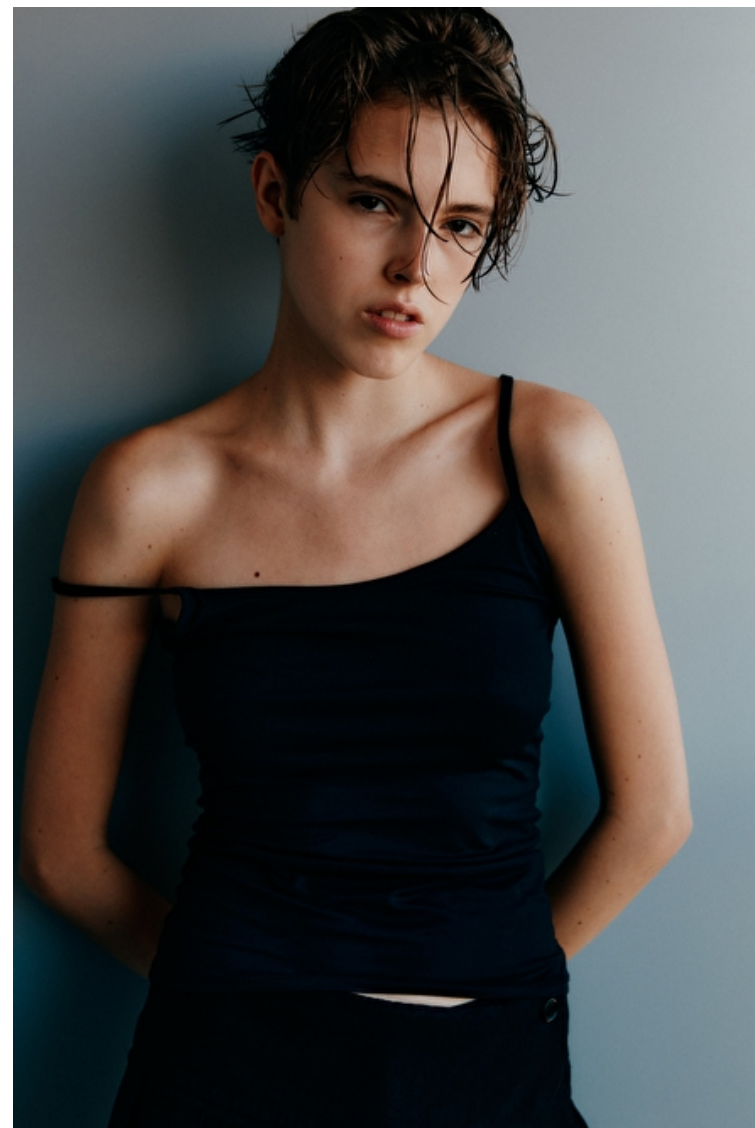

Lulu Standowicz

Height 177cm / 5' 9.5"

Bust 78cm / 30.5"

Waist 60cm / 23.5"

Hips 86cm / 34"

Shoes EU/US/UK 40 / 9 / 7

Eyes Hazel

Hair Brown

Height 177cm / 5' 9.5"

Bust 78cm / 30.5"

Waist 60cm / 23.5"

Hips 86cm / 34"

Shoes EU/US/UK 40 / 9 / 7

Eyes Hazel

Hair Brown

Lulu Standowicz