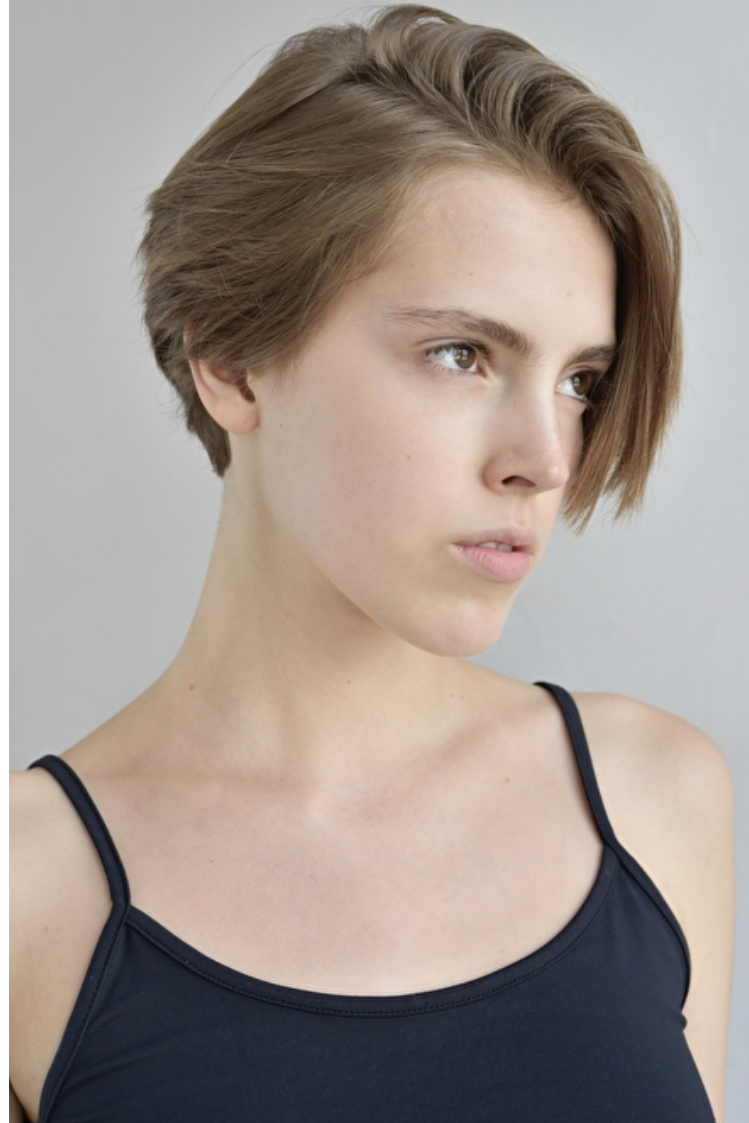

Height 177cm / 5' 9.5"

Bust 78cm / 30.5"

Waist 60cm / 23.5"

Hips 86cm / 34"

Shoes EU/US/UK 40 / 9 / 7

Eyes Hazel

Hair Brown

Lulu Standowicz