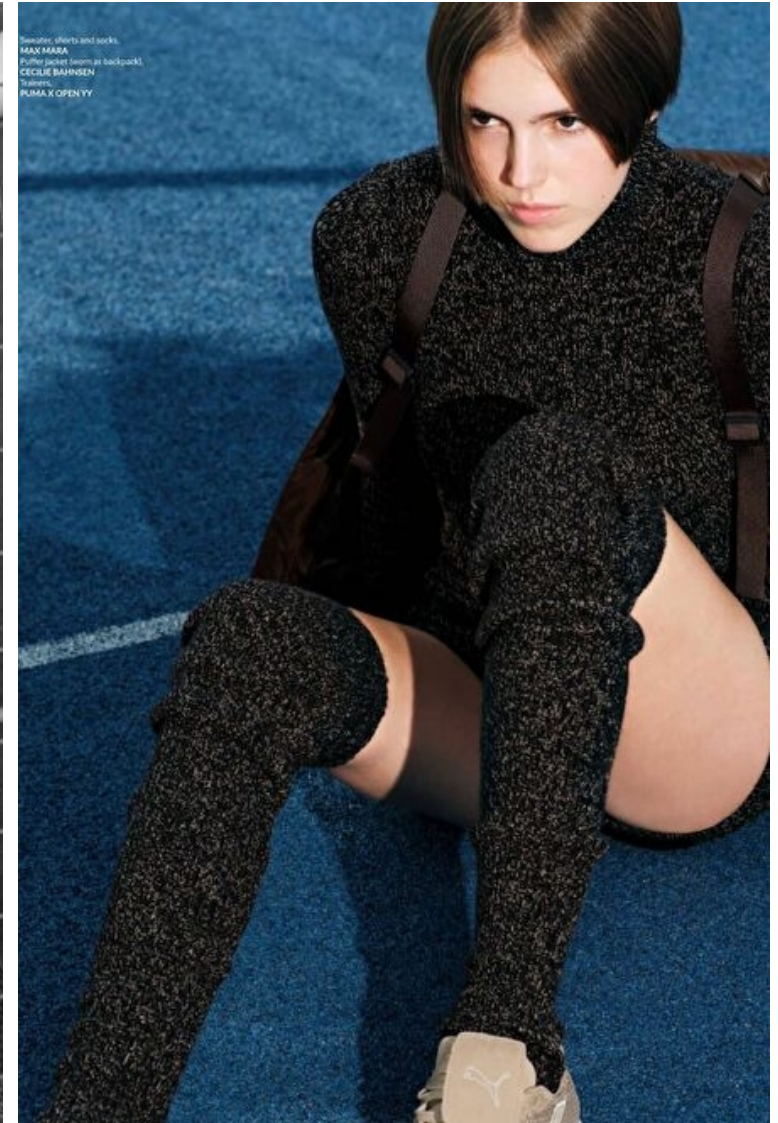

Height 177cm / 5' 9.5"

Bust 78cm / 30.5"

Waist 60cm / 23.5"

Hips 86cm / 34"

Shoes EU/US/UK 40 / 9 / 7

Eyes Hazel

Hair Brown

Lulu Standowicz