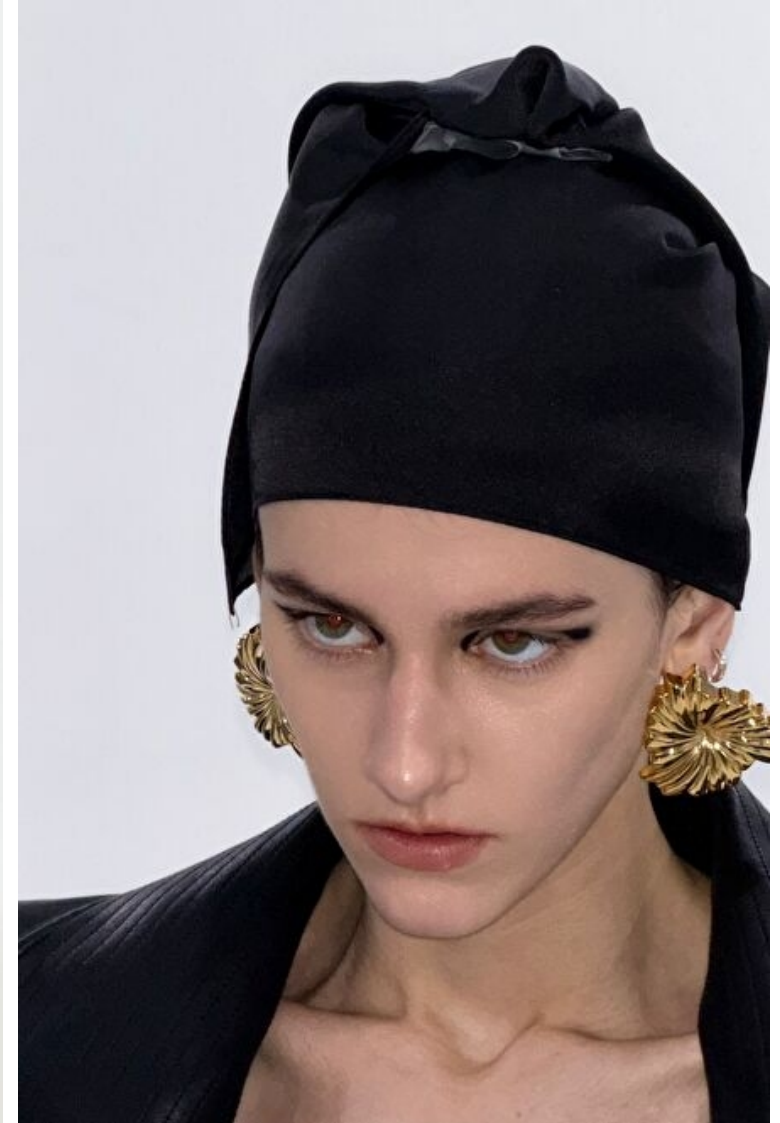

Height 176cm / 5' 9.5"

Bust 76cm / 30"

Waist 57cm / 22.5"

Hips 87cm / 34.5"

Shoes EU/US/UK 40 / 9 / 7

Eyes Hazel

Hair Brown

Select