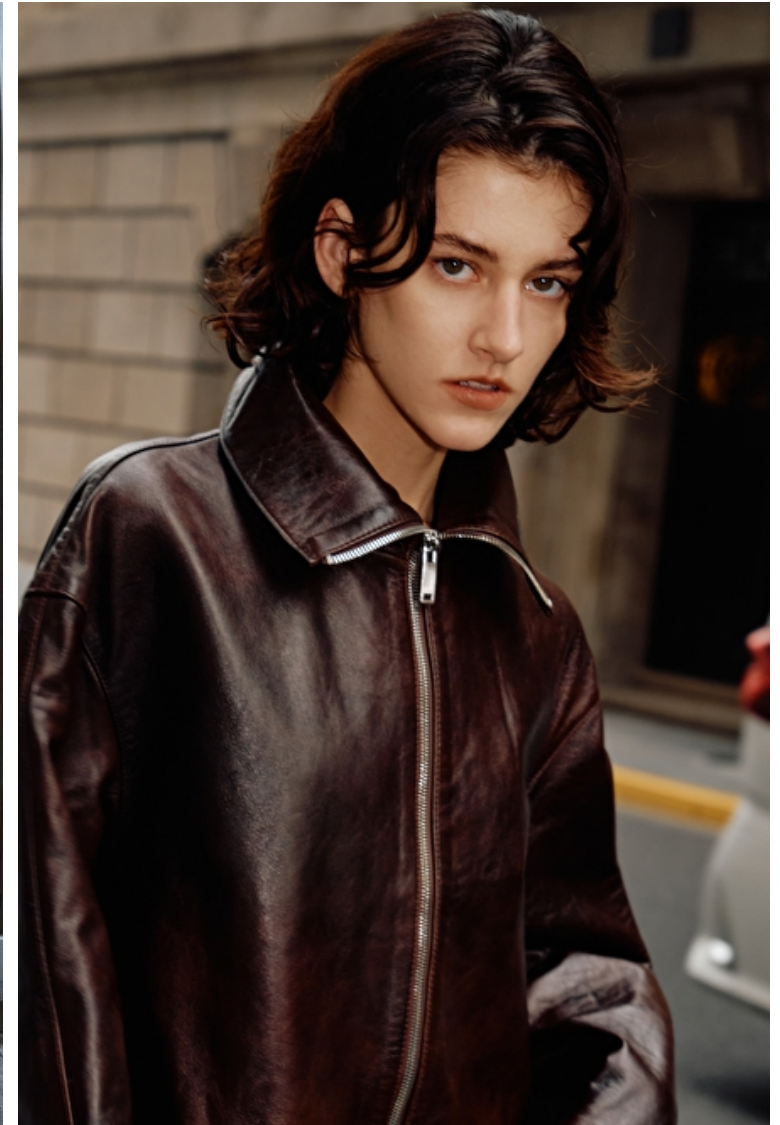

Height 176cm / 5' 9.5"

Bust 76cm / 30"

Waist 57cm / 22.5"

Hips 87cm / 34.5"

Shoes EU/US/UK 40 / 9 / 7

Eyes Hazel

Hair Brown

Select