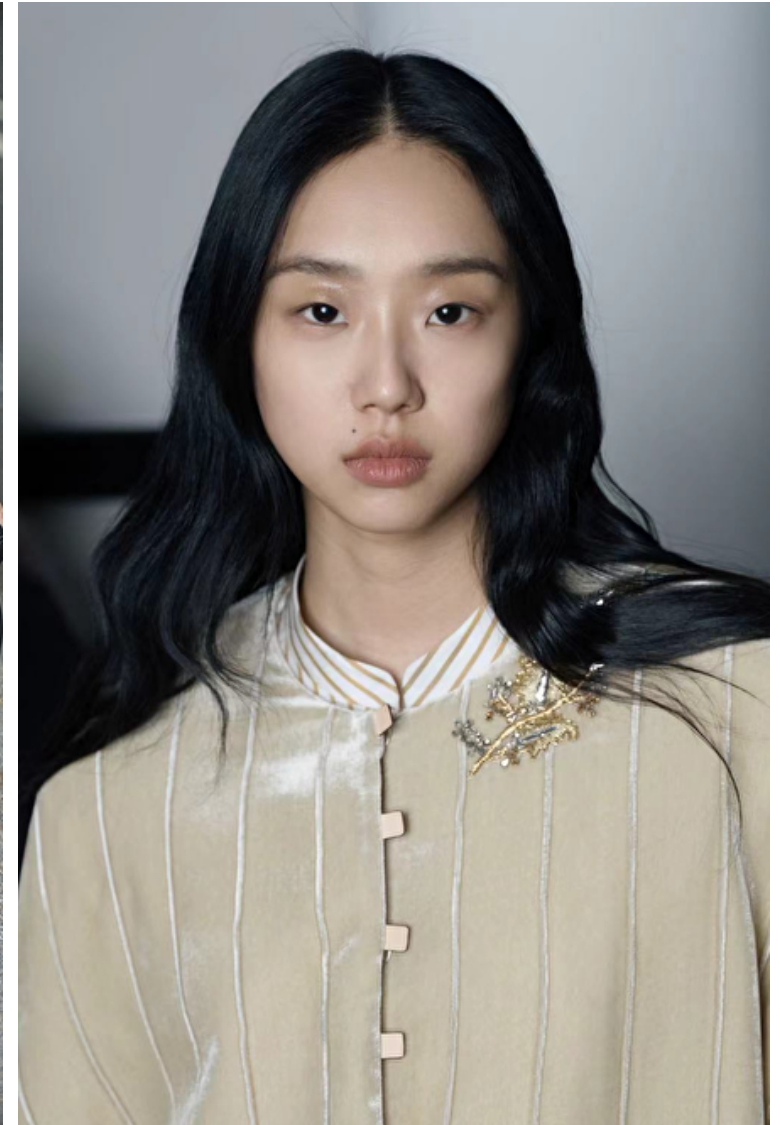

Select

MODEL MANAGEMENT

Via Giorgio Washington, 2, Milano, 20146, Lombardia, Italy

Phone: +39 02 89658300 Fax: +39 02 89658398 Email: info.milano@selectmodel.com Website: <https://www.selectmodel.com/>

LV ANG

Height 177cm / 5' 9.5"

Bust 81cm / 32"

Waist 61cm / 24"

Hips 86cm / 34"

Shoes EU/US/UK 38 / 7.5 / 5

Eyes Brown

Hair Black

Cup A