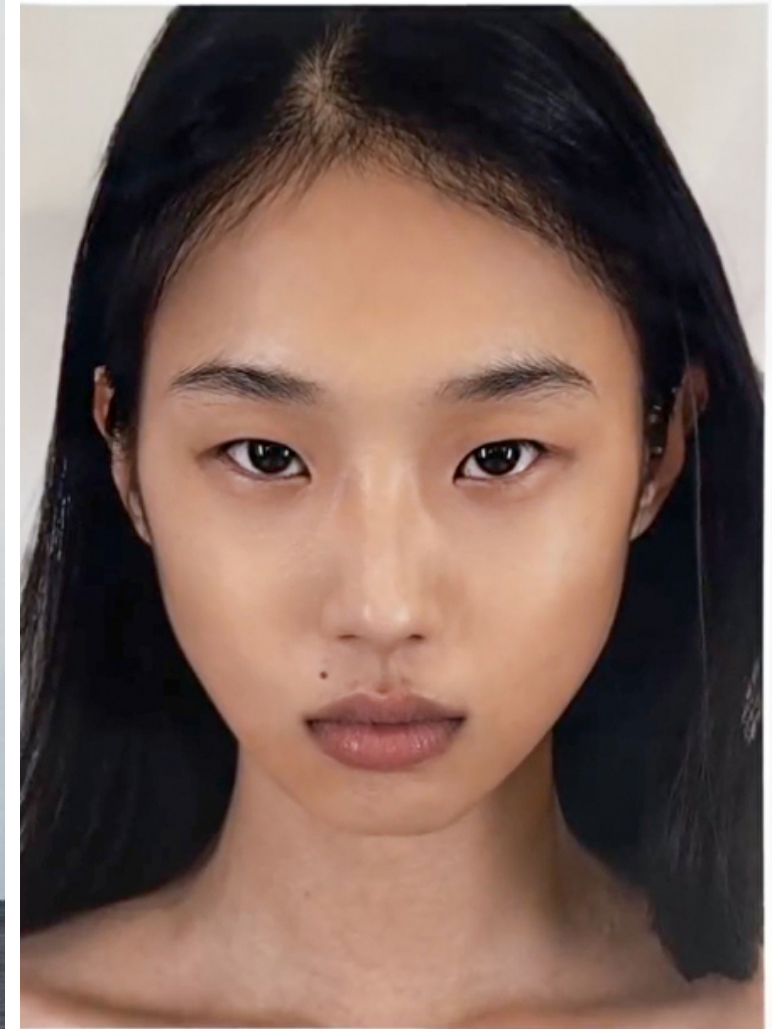

## LV ANG

Height 177cm / 5' 9.5"

Bust 82cm / 32.5"

Waist 59cm / 23"

Hips 86cm / 34"

Shoes EU/US/UK 38 / 7.5 / 5

Eyes Brown

Hair Black