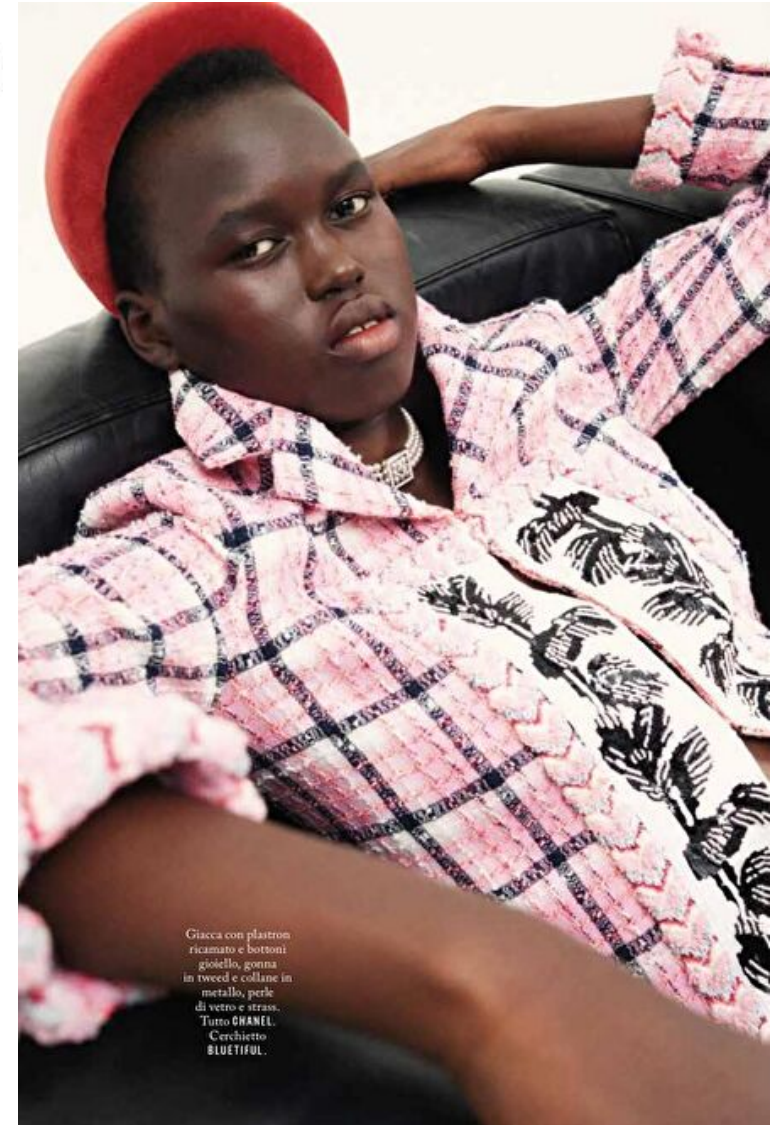

Mami Akol

Height 180cm / 5' 11.0"

Bust 79cm / 31"

Waist 61cm / 24"

Hips 87cm / 34.5"

Shoes EU/US/UK 41 / 9.5 / 8

Eyes Brown

Hair Black

Cup B

Hair length 1

Romantiche evasion

foto di Federico Sorrentino
styling Elisa Furlan