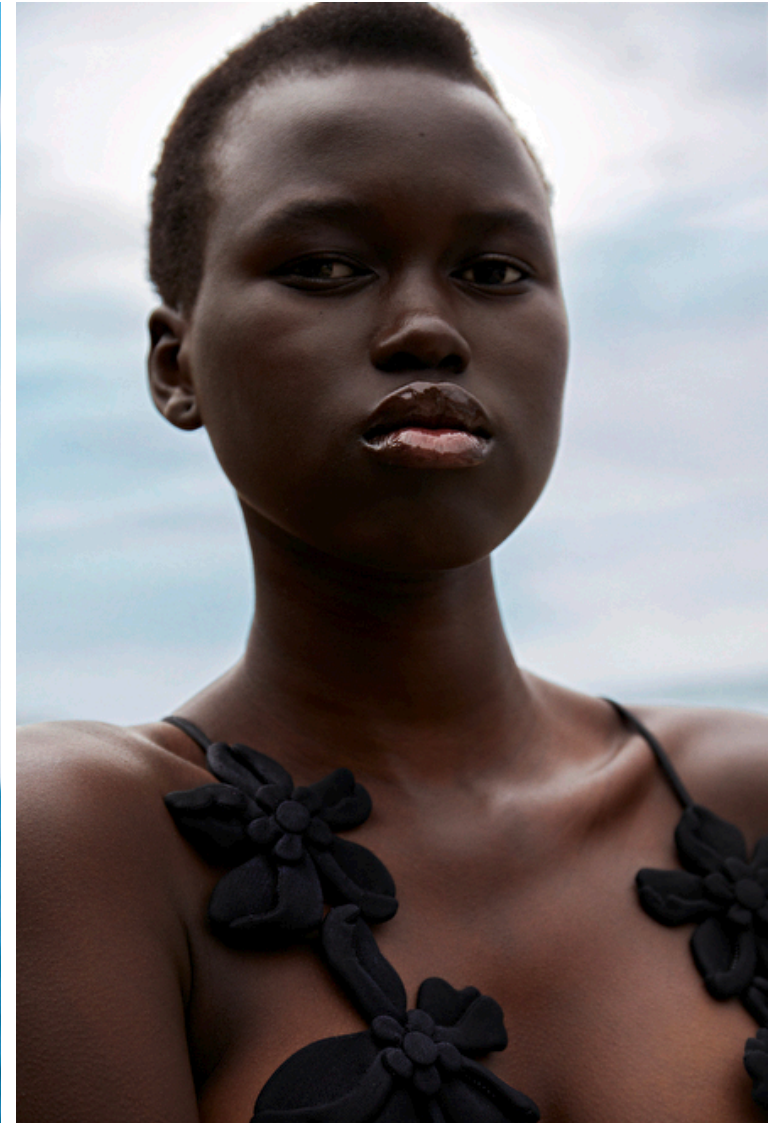

Select

MODEL MANAGEMENT

Via Giorgio Washington, 2, Milano, 20146, Lombardia, Italy

Phone: +39 02 89658300 Fax: +39 02 89658398 Email: info.milano@selectmodel.com Website: <https://www.selectmodel.com/>

Mami Akol

Height 180cm / 5' 11.0"

Bust 79cm / 31"

Waist 61cm / 24"

Hips 87cm / 34.5"

Shoes EU/US/UK 41 / 9.5 / 8

Eyes Brown

Hair Black

Cup B

Hair length 1