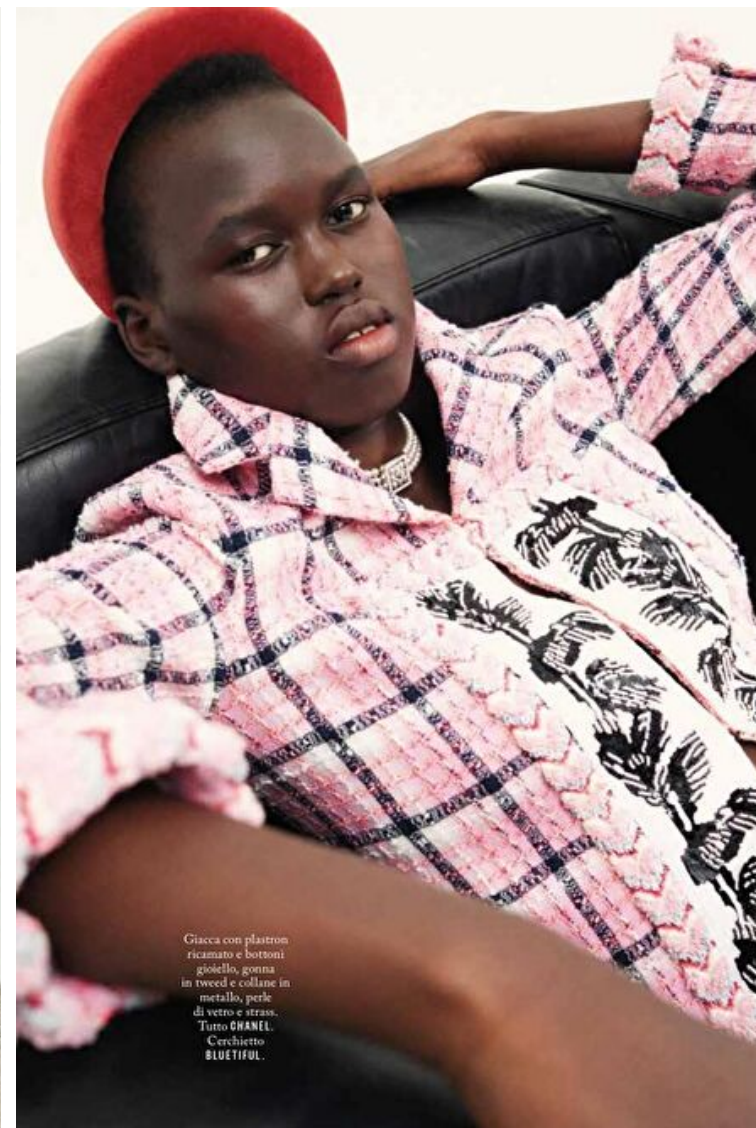

Mami Akol

Height 180cm / 5' 11.0"

Bust 79cm / 31"

Waist 61cm / 24"

Hips 87cm / 34.5"

Shoes EU/US/UK 41 / 9.5 / 8

Eyes Brown

Hair Black

Cup B

Hair length 1