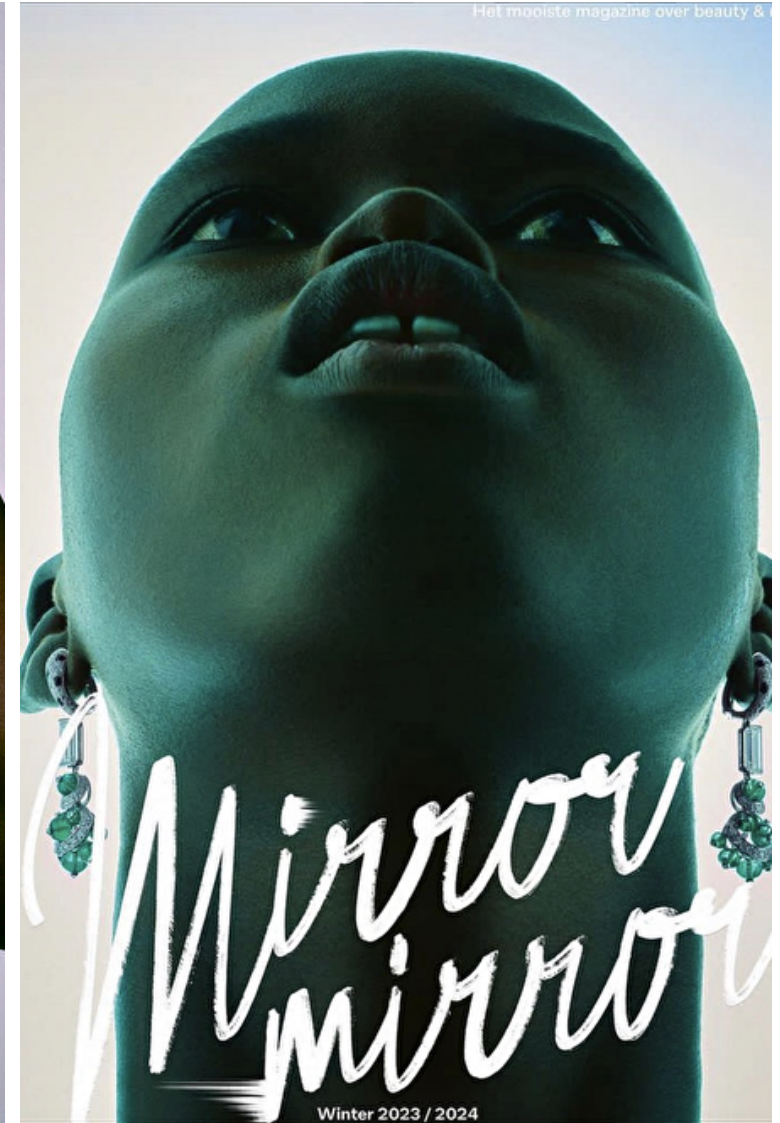

Mami Akol

Height 180cm / 5' 11.0"

Bust 79cm / 31"

Waist 61cm / 24"

Hips 87cm / 34.5"

Shoes EU/US/UK 41 / 9.5 / 8

Eyes Brown

Hair Black

Cup B

Hair length 1