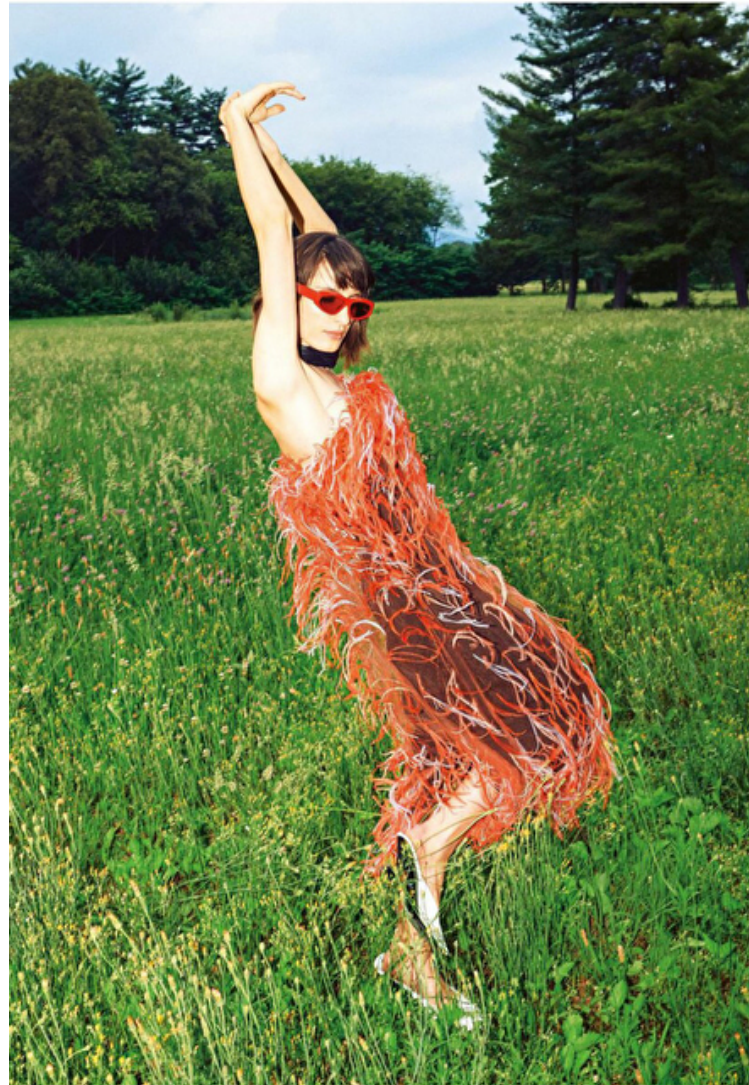

Select

MODEL MANAGEMENT

Via Giorgio Washington, 2, Milano, 20146, Lombardia, Italy

Phone: +39 02 89658300 Fax: +39 02 89658398 Email: info.milano@selectmodel.com Website: <https://www.selectmodel.com/>

Mara Nica

Height 176cm / 5' 9.5"

Bust 93cm / 36.5"

Waist 73cm / 28.5"

Hips 97cm / 38"

Shoes EU/US/UK 39 / 8 / 6

Eyes Green

Hair Brown

Location Europe

ABITO BUSTI
(JILIL, € 250)
CAPPELLO
(FLAPPER), CATER
E PENDENTE (TUTTI
ALIGHIERI), GUANTI
IN PELLE CO
POLSO A SBUFFO
(PAULA ROWAN)
PAGINA ACCANTO
GIACCA IN VELLUTO
CON PICCOLI
BORCHIE (LIU JIANG,
€ 229) E GONNIA
FAILLE (€ 390)
SPILLE PER
CAPELLI (DA € 25
E COLLANA AM
FACE USATA CON
SPILLA (TUTTI
PATOU), A SINISTRA
BRACCIALI E ANELLI
(TUTTI SYLVIA
TOLEDANO)
A DESTRA, ANELLI
(TUTTI ALIGHIERI)