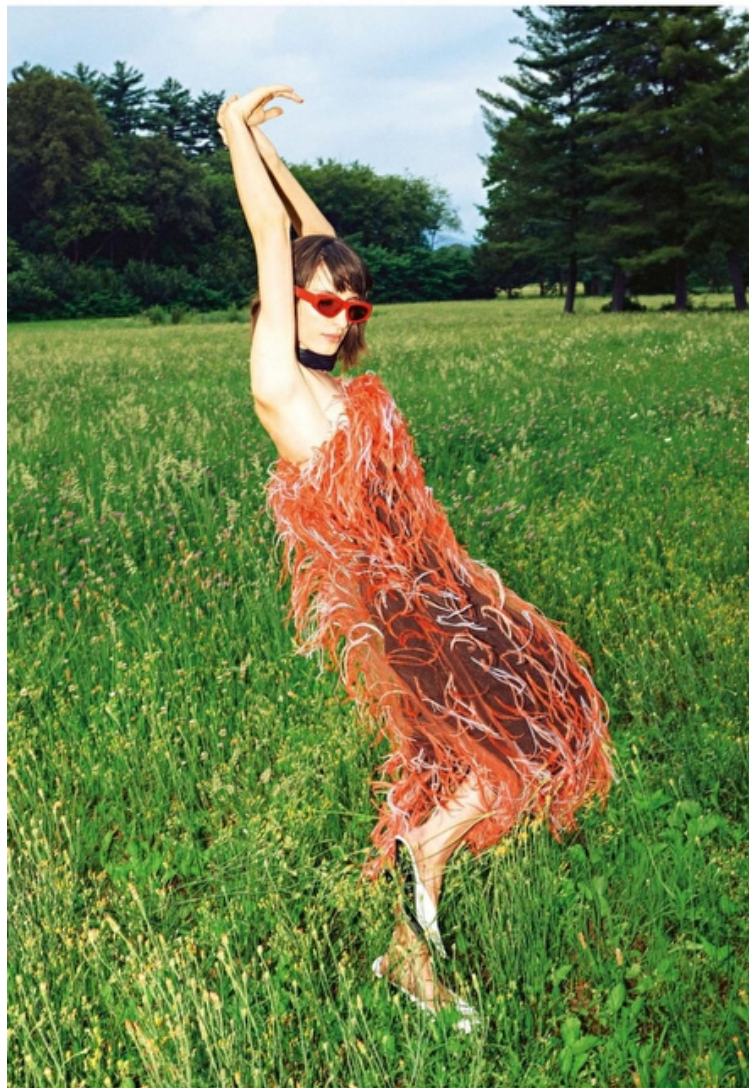

Select

MODEL MANAGEMENT

Via Giorgio Washington, 2, Milano, 20146, Lombardia, Italy

Phone: +39 02 89658300 Fax: +39 02 89658398 Email: info.milano@selectmodel.com Website: <https://www.selectmodel.com/>

Mara Nica

Height 176cm / 5' 9.5"

Bust 93cm / 36.5"

Waist 73cm / 28.5"

Hips 97cm / 38"

Shoes EU/US/UK 39 / 8 / 6

Eyes Green

Hair Brown

Location Europe

ABITO BUSTE
(JILIL, € 250)
CAPPELLO
(FLAPPER), CATER
E PENDENTE (TUTTI
ALIGHIERI), GUANTI
IN PELLE CO
POLSO A SBUFFO
(PAULA ROWAN)
PAGINA ACCANTO
GIACCA IN VELLUTO
CON PICCOLI
BORCHIE (LIU JIA
€ 229) E GONNINA
FAILLE (€ 390)
SPILLE PER
CAPELLI (DA € 25
E COLLANA AM
FACE USATA CON
SPILLA (TUTTI
PATOU), A SINISTRA
BRACCIALI E ANELLI
(TUTTI SYLVIA
TOLEDANO)
A DESTRA, ANELLI
(TUTTI ALIGHIERI)