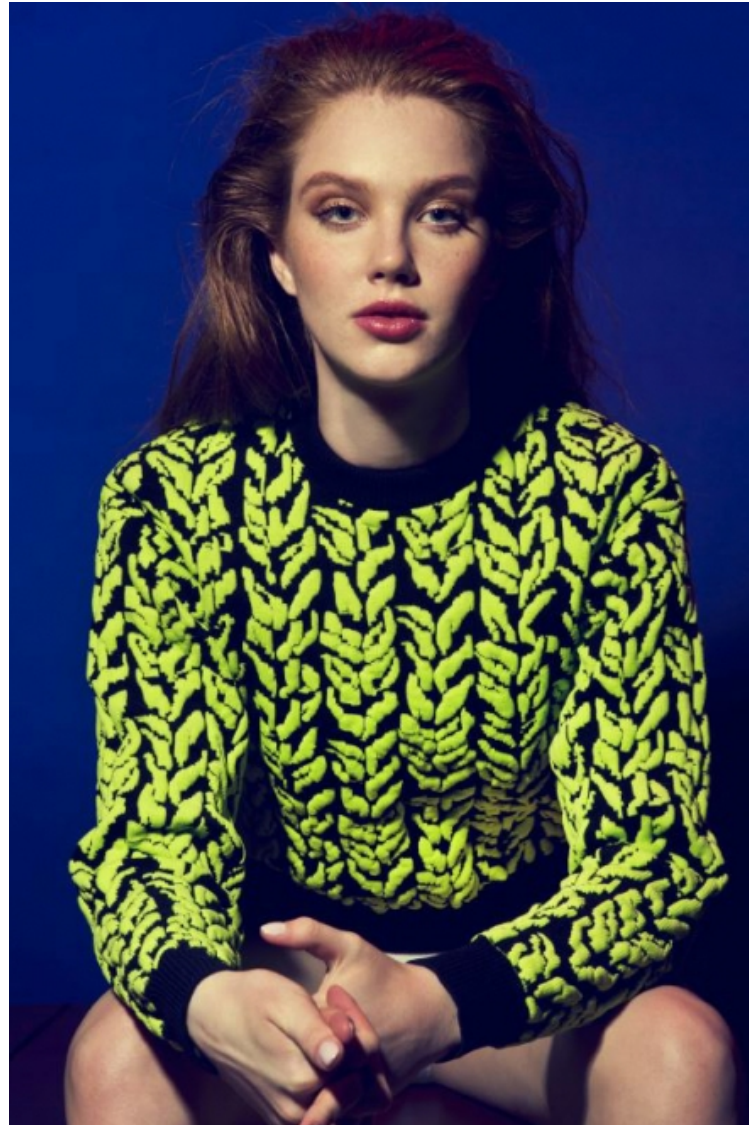

Margarita Masliakova

Height 177cm / 5' 9.5"

Bust 85cm / 33.5"

Waist 70cm / 27.5"

Hips 93cm / 36.5"

Shoes EU/US/UK 39 / 8 / 6

Hair Red

Eyes Blue grey