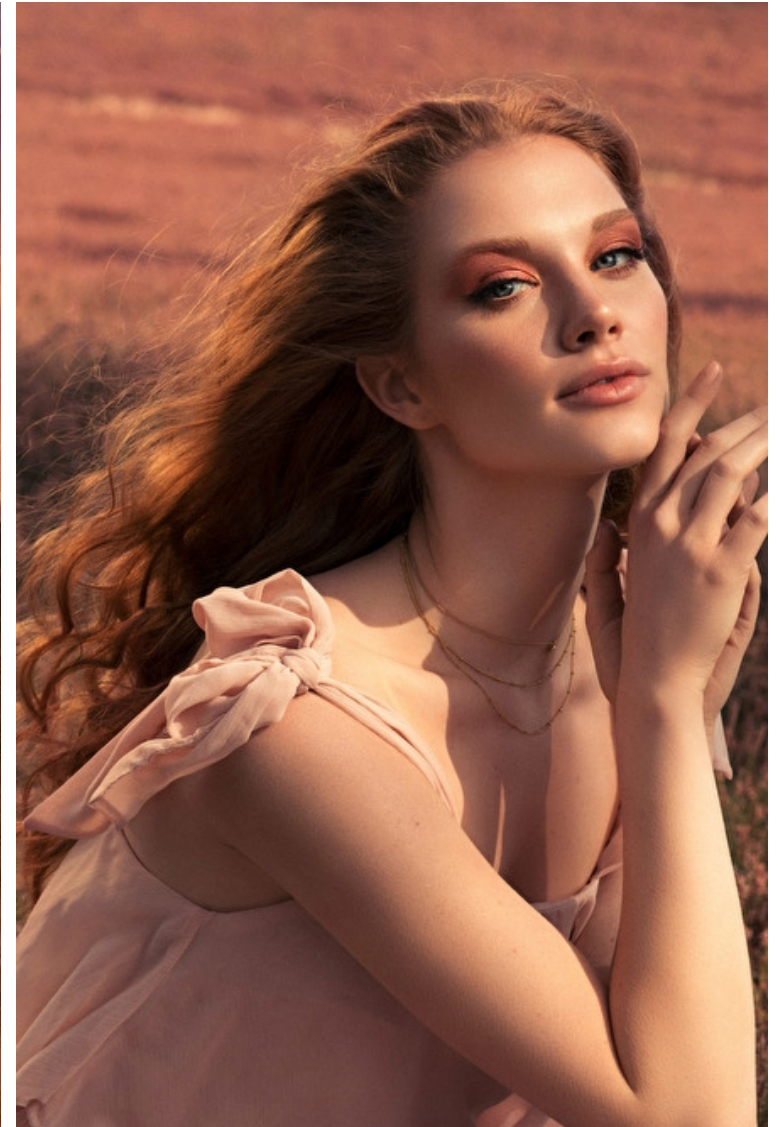

Margarita Masliakova

Height 177cm / 5' 9.5"

Bust 85cm / 33.5"

Waist 68cm / 27"

Hips 92cm / 36"

Shoes EU/US/UK 39 / 8 / 6

Hair Red

Eyes Blue grey