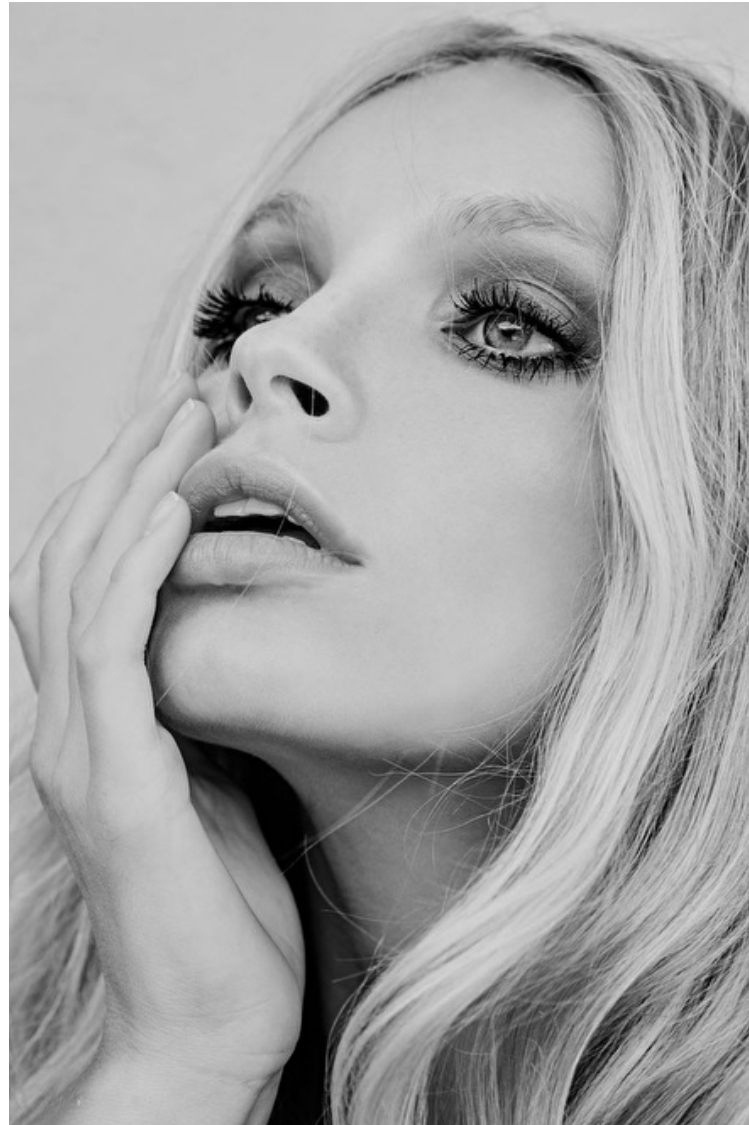

Maria Zachariassen

Height 175cm / 5' 9.0"

Bust 82cm / 32.5"

Waist 63cm / 25"

Hips 92cm / 36"

Shoes EU/US/UK 37 / 6.5 / 4

Hair Blond

Eyes Blue

BEAUTY