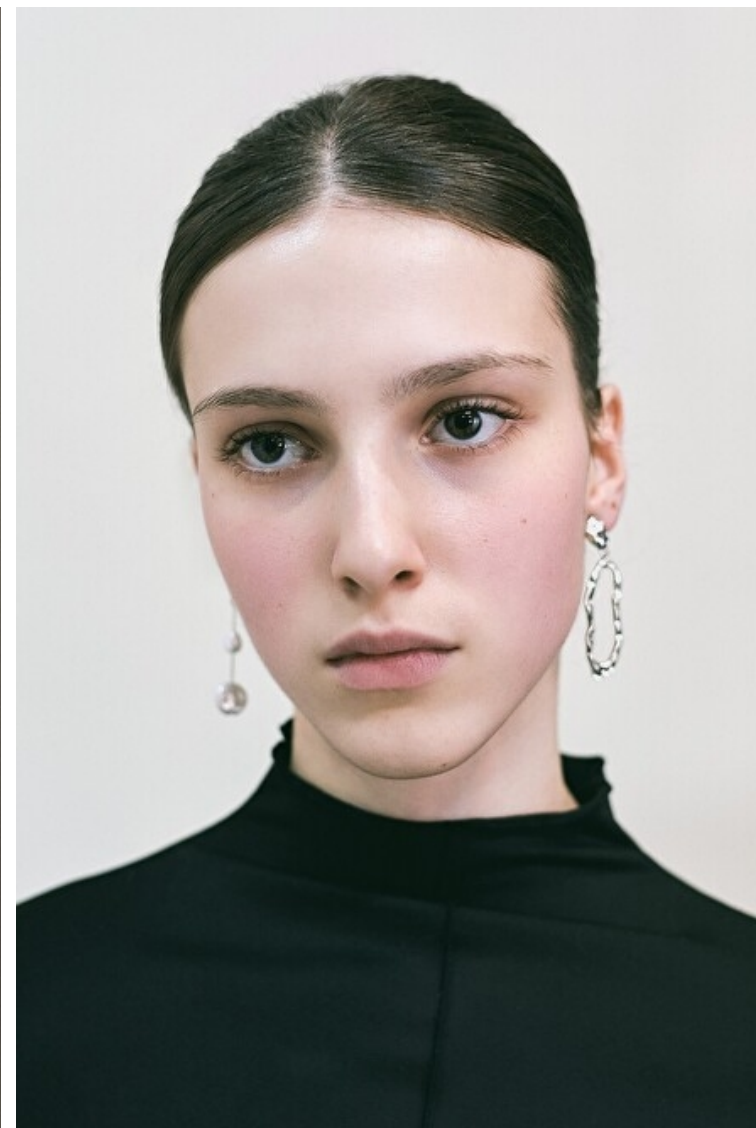

Height 179cm / 5' 10.5"

Bust 71cm / 28"

Waist 57cm / 22.5"

Hips 85cm / 33.5"

Shoes EU/US/UK 39 / 8 / 6

Eyes Blue green

Hair Brown

Select