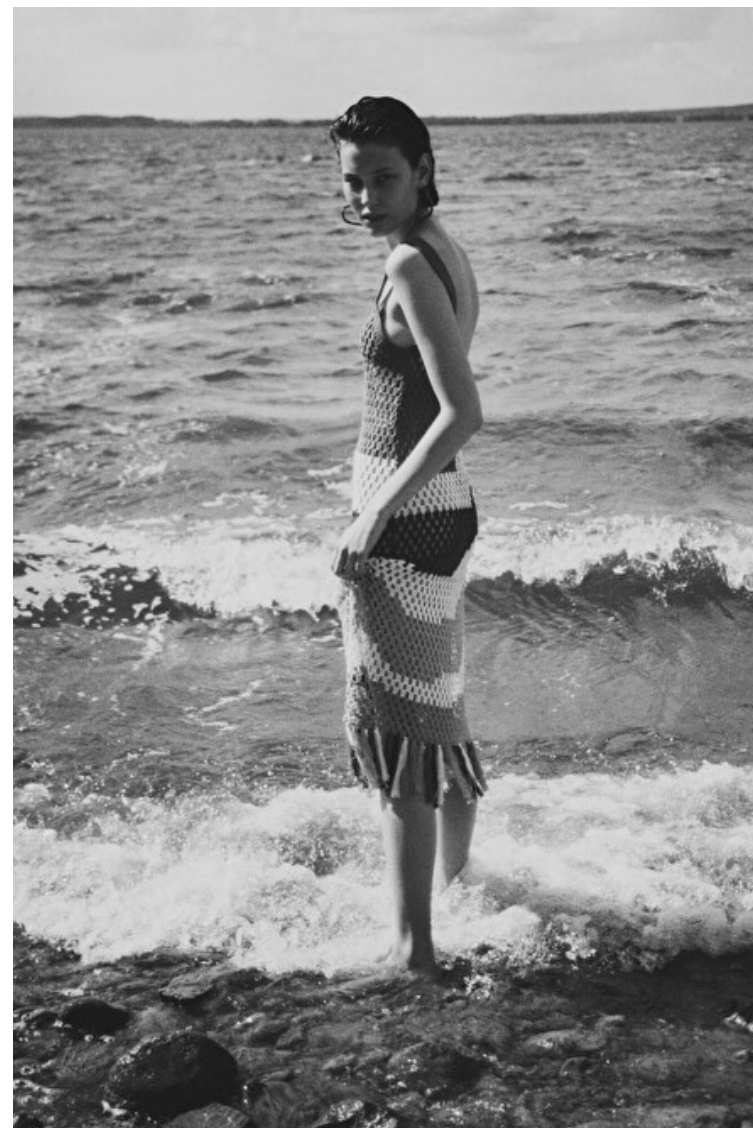

Bust 79cm / 31"

Waist 60cm / 23.5"

Hips 87cm / 34.5"

Shoes EU/US/UK 39 / 8 / 6

Eyes Blue

Hair Brown

Select

MODEL MANAGEMENT