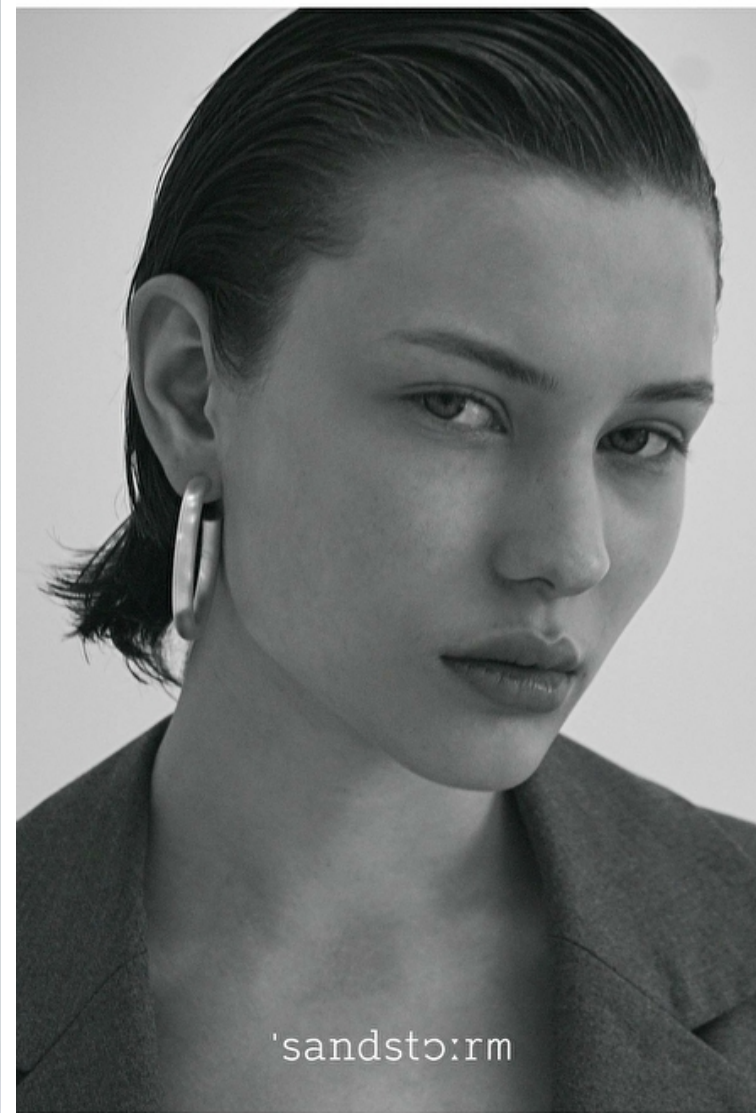

Bust 79cm / 31"

Waist 60cm / 23.5"

Hips 87cm / 34.5"

Shoes EU/US/UK 39 / 8 / 6

Eyes Blue

Hair Brown

Select

MODEL MANAGEMENT