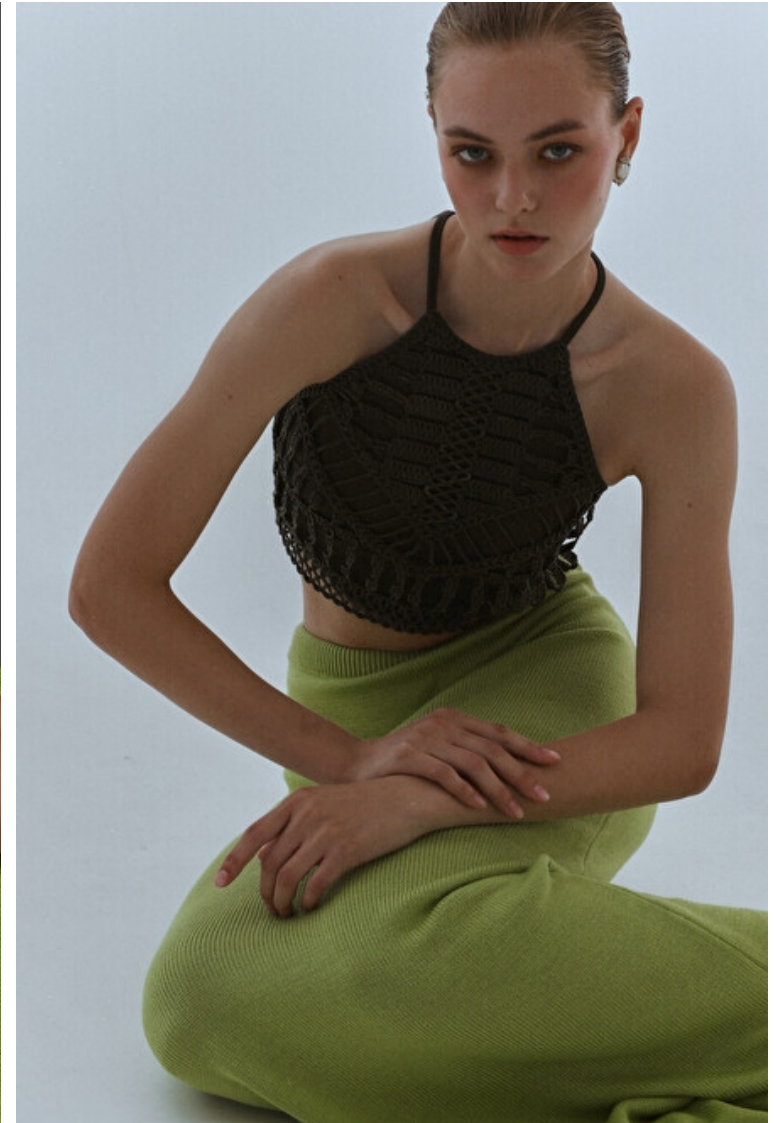

Height 176cm / 5' 9.5"

Bust 80cm / 31.5"

Waist 58cm / 23"

Hips 90cm / 35.5"

Shoes EU/US/UK 40 / 9 / 7

Eyes Blue

Hair Brown

Select