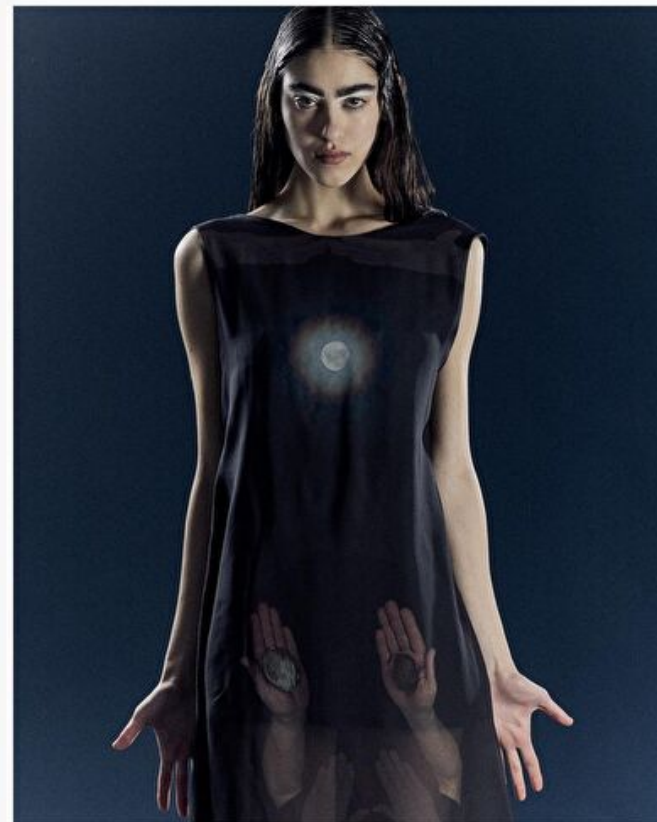

## MARTINA

Height 179cm / 5' 10.5"

Bust 78cm / 30.5"

Waist 60cm / 23.5"

Hips 90cm / 35.5"

Shoes EU/US/UK 40 / 9 / 7

Eyes Green brown

Hair Dark brown