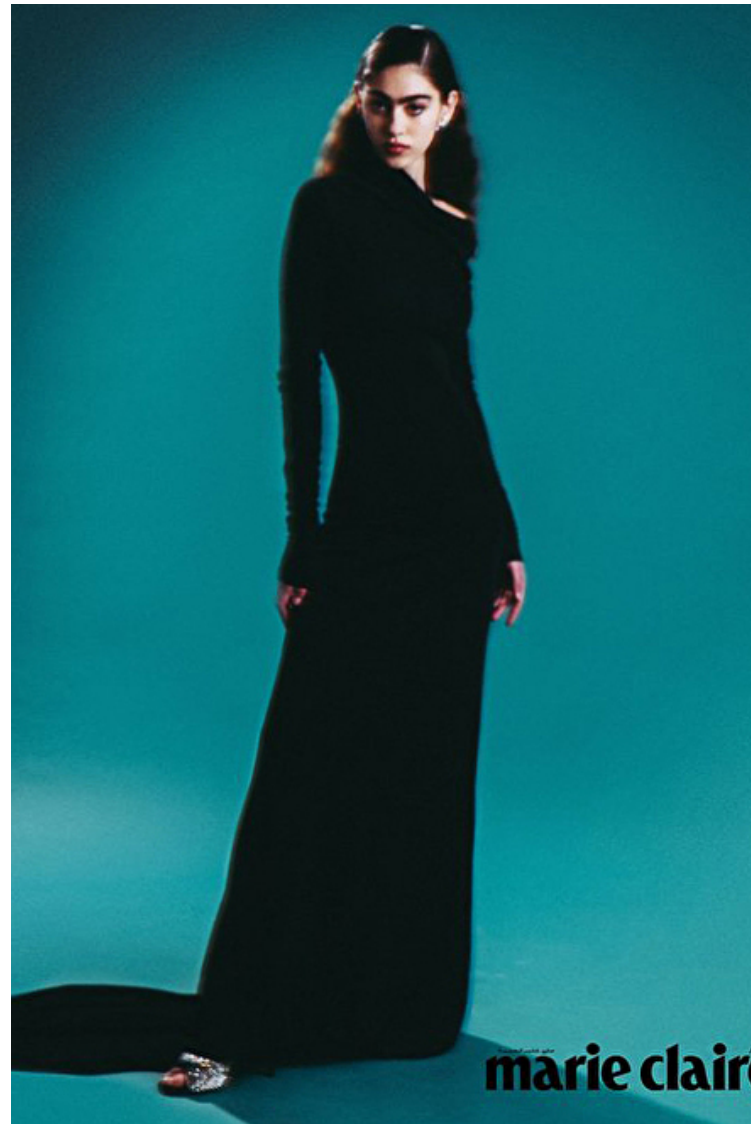

## MARTINA

Height 179cm / 5' 10.5"

Bust 78cm / 30.5"

Waist 60cm / 23.5"

Hips 90cm / 35.5"

Shoes EU/US/UK 40 / 9 / 7

Eyes Green brown

Hair Dark brown