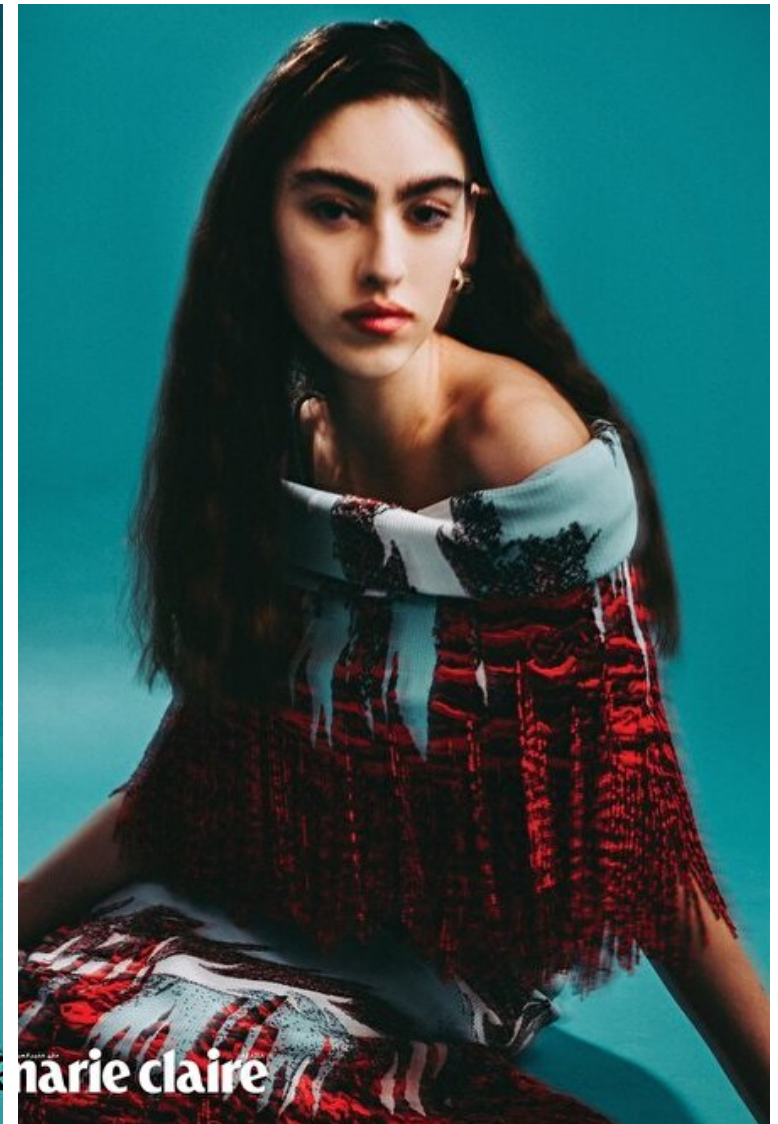

## MARTINA

Height 179cm / 5' 10.5"

Bust 78cm / 30.5"

Waist 60cm / 23.5"

Hips 90cm / 35.5"

Shoes EU/US/UK 40 / 9 / 7

Eyes Green brown

Hair Dark brown