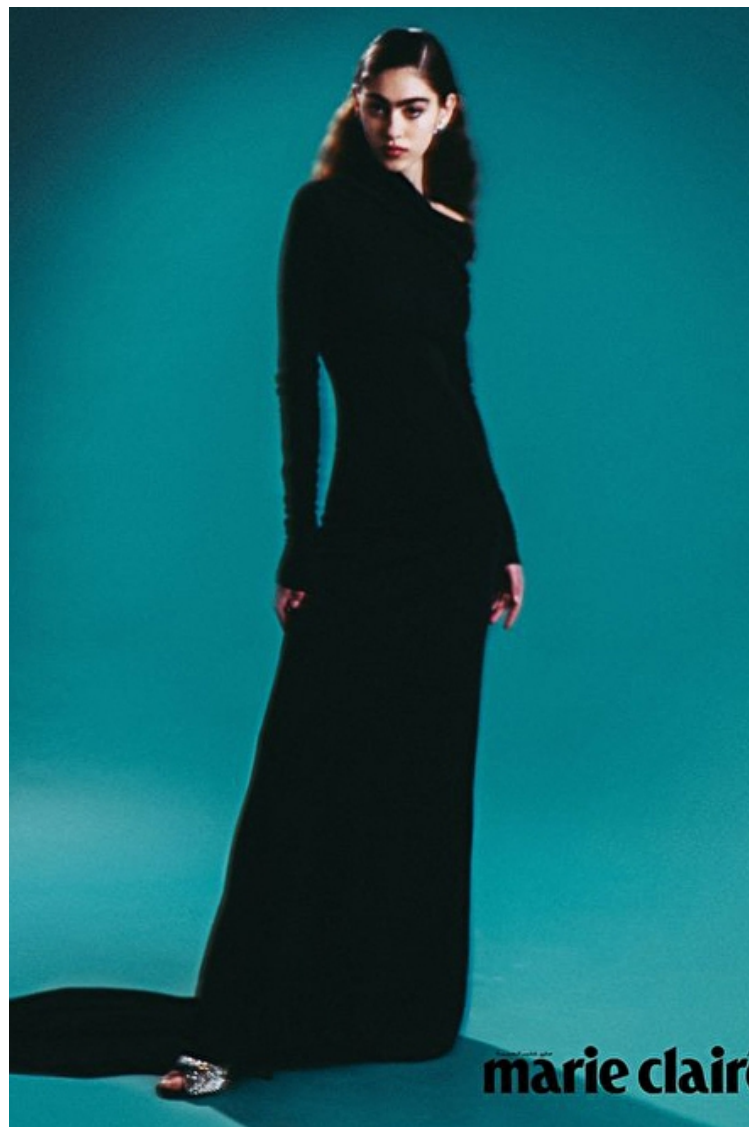

## Martina

Height 180cm / 5' 11.0"

Bust 82cm / 32.5"

Waist 60cm / 23.5"

Hips 90cm / 35.5"

Shoes EU/US/UK 40 / 9 / 7

Eyes Green brown

Hair Dark brown