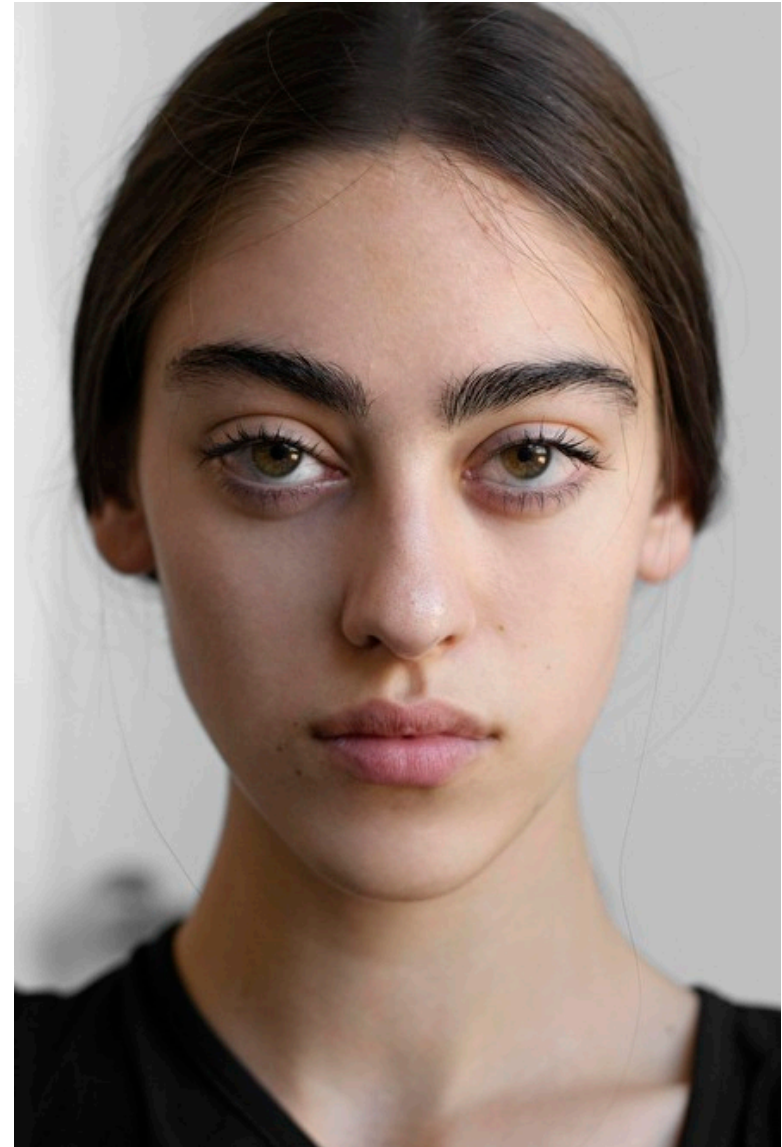

## MARTINA

Height 179cm / 5' 10.5"

Bust 78cm / 30.5"

Waist 60cm / 23.5"

Hips 90cm / 35.5"

Shoes EU/US/UK 40 / 9 / 7

Eyes Green brown

Hair Dark brown