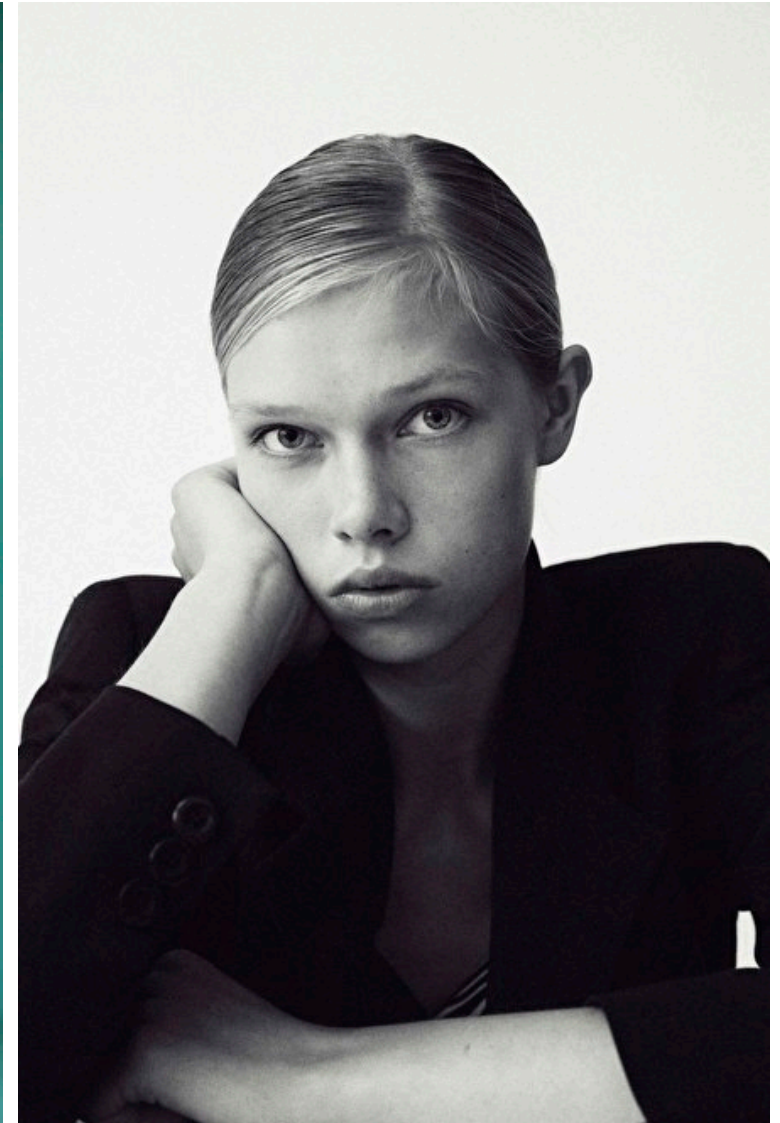

Height 177cm / 5' 9.5"

Bust 82cm / 32.5"

Waist 60cm / 23.5"

Hips 87cm / 34.5"

Shoes EU/US/UK 40.5 / 9.5 / 7

Eyes Blue

Hair Blond

Select