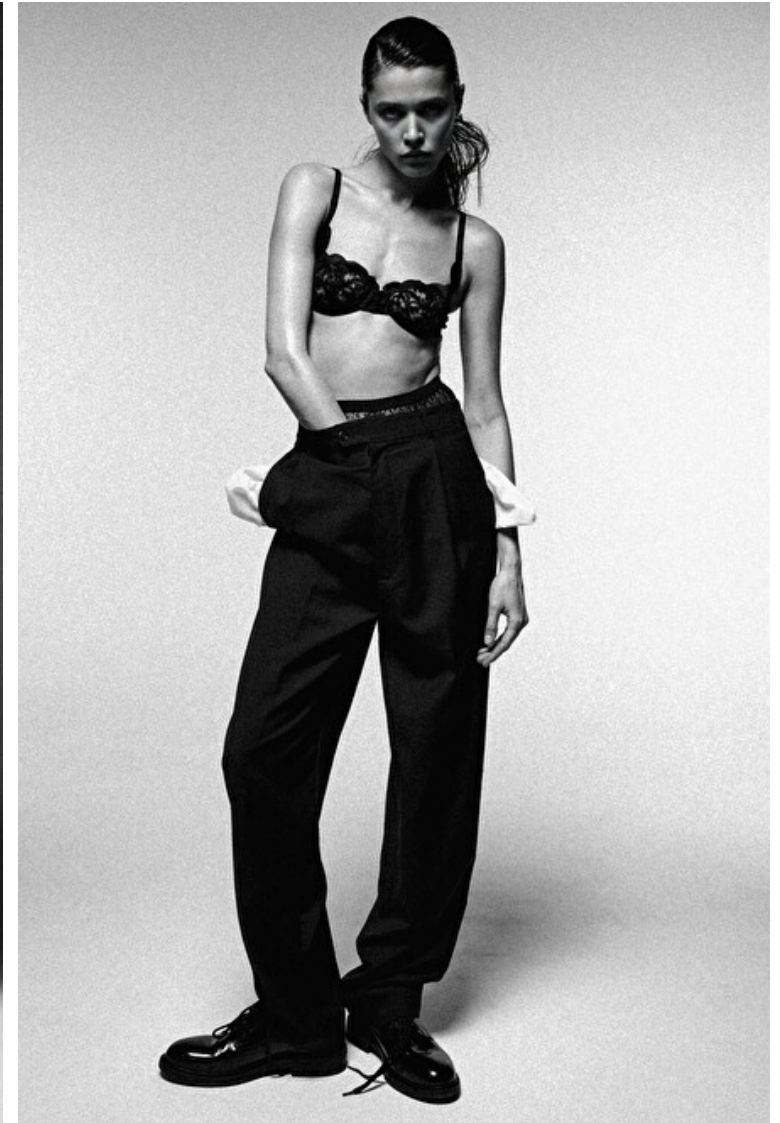

Height 177cm / 5' 9.5"

Bust 83cm / 32.5"

Waist 58cm / 23"

Hips 88cm / 34.5"

Shoes EU/US/UK 40 / 9 / 7

Eyes Green

Hair Black

Select