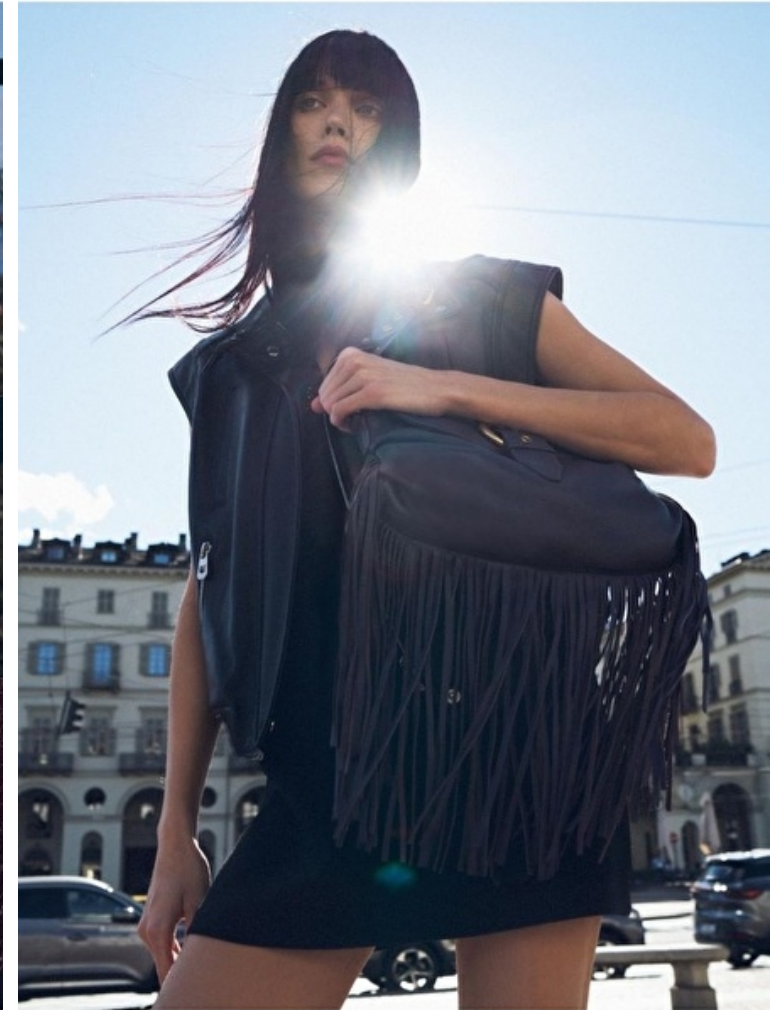

Select

MODEL MANAGEMENT

Via Giorgio Washington, 2, Milano, 20146, Lombardia, Italy

Phone: +39 02 89658300 Fax: +39 02 89658398 Email: info.milano@selectmodel.com Website: <https://www.selectmodel.com/>

Marusya

Height 177cm / 5' 9.5"

Bust 83cm / 32.5"

Waist 58cm / 23"

Hips 88cm / 34.5"

Shoes EU/US/UK 40 / 9 / 7

Eyes Green

Hair Black