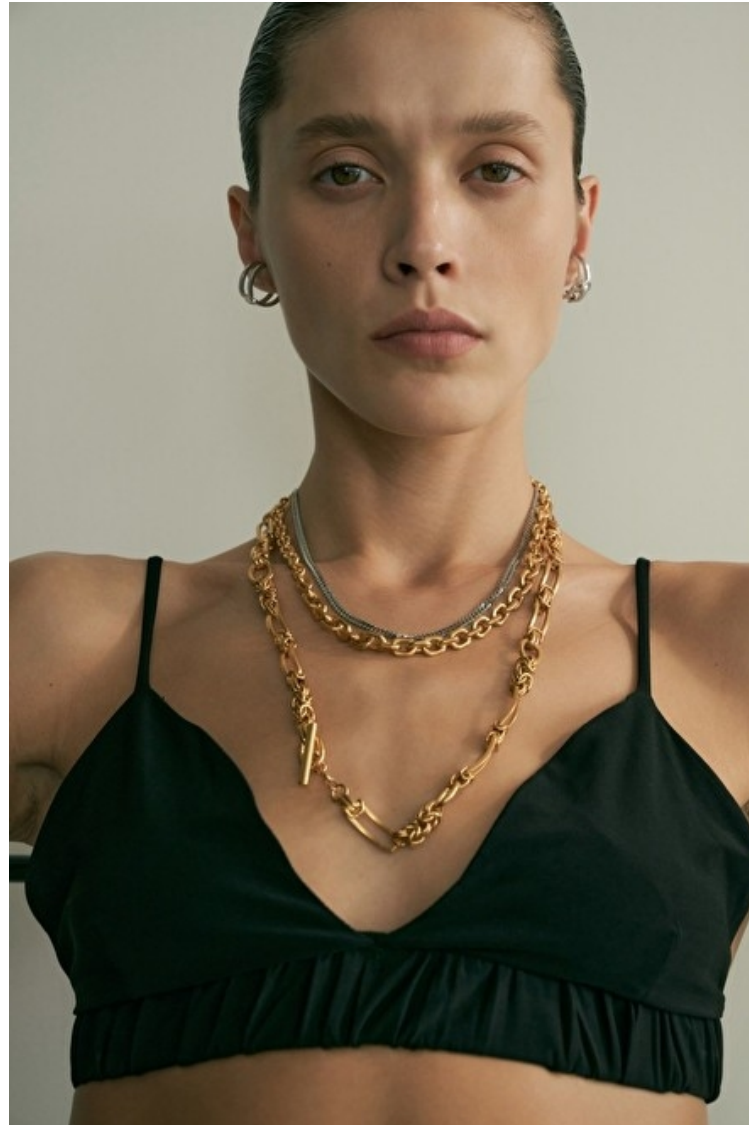

Bust 83cm / 32.5"

Waist 58cm / 23"

Hips 88cm / 34.5"

Shoes EU/US/UK 40 / 9 / 7

Eyes Green

Hair Black

Select

MODEL MANAGEMENT