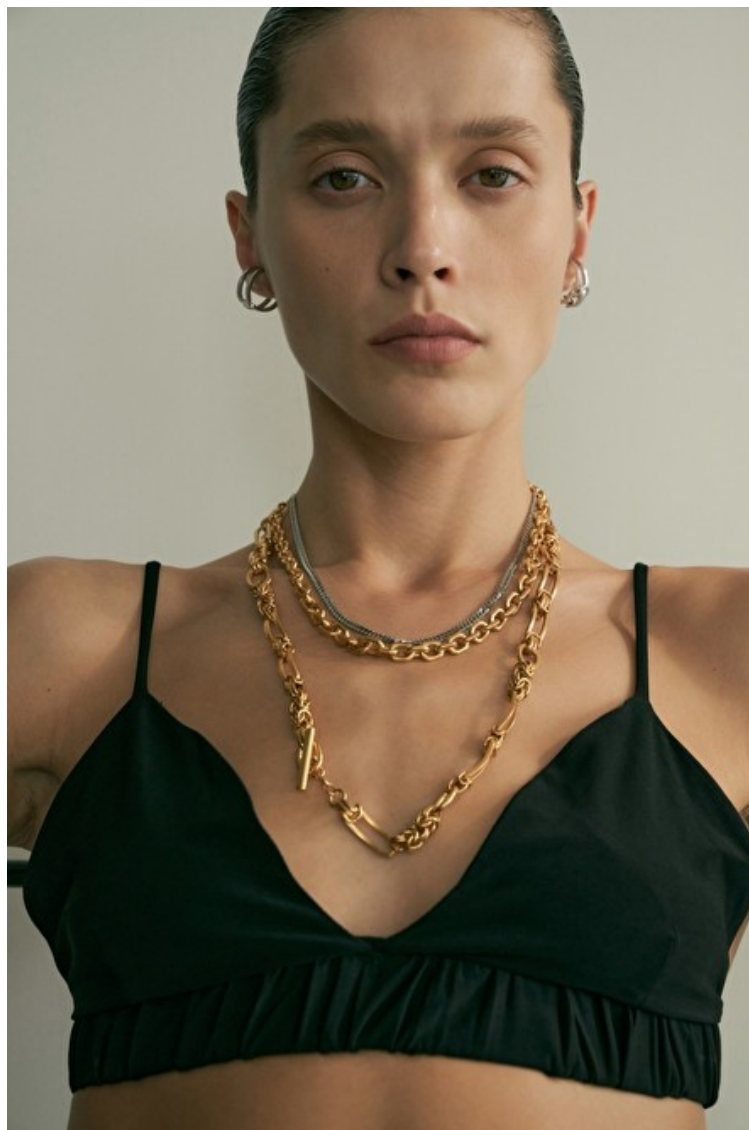

Bust 83cm / 32.5"

Waist 58cm / 23"

Hips 88cm / 34.5"

Shoes EU/US/UK 40 / 9 / 7

Eyes Green

Hair Black

Select

MODEL MANAGEMENT