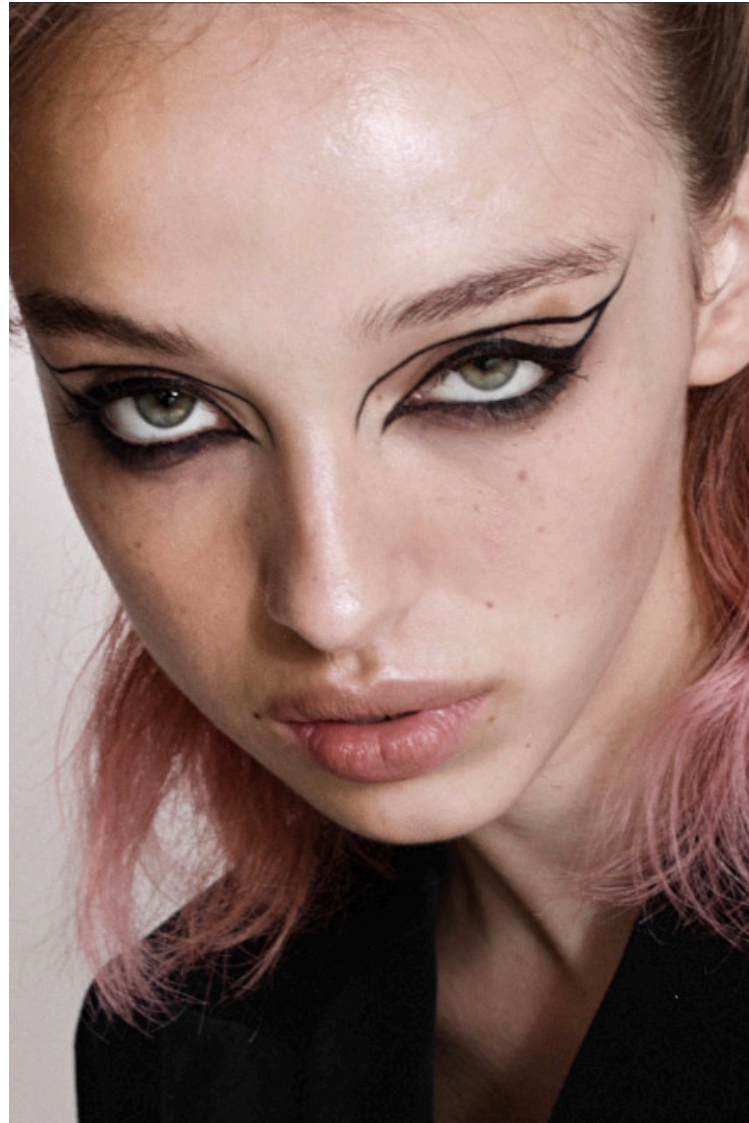

Height 175cm / 5' 9.0"

Bust 76cm / 30"

Waist 62cm / 24.5"

Hips 85cm / 33.5"

Shoes EU/US/UK 40 / 9 / 7

Eyes Green

Hair Dark brown

Select