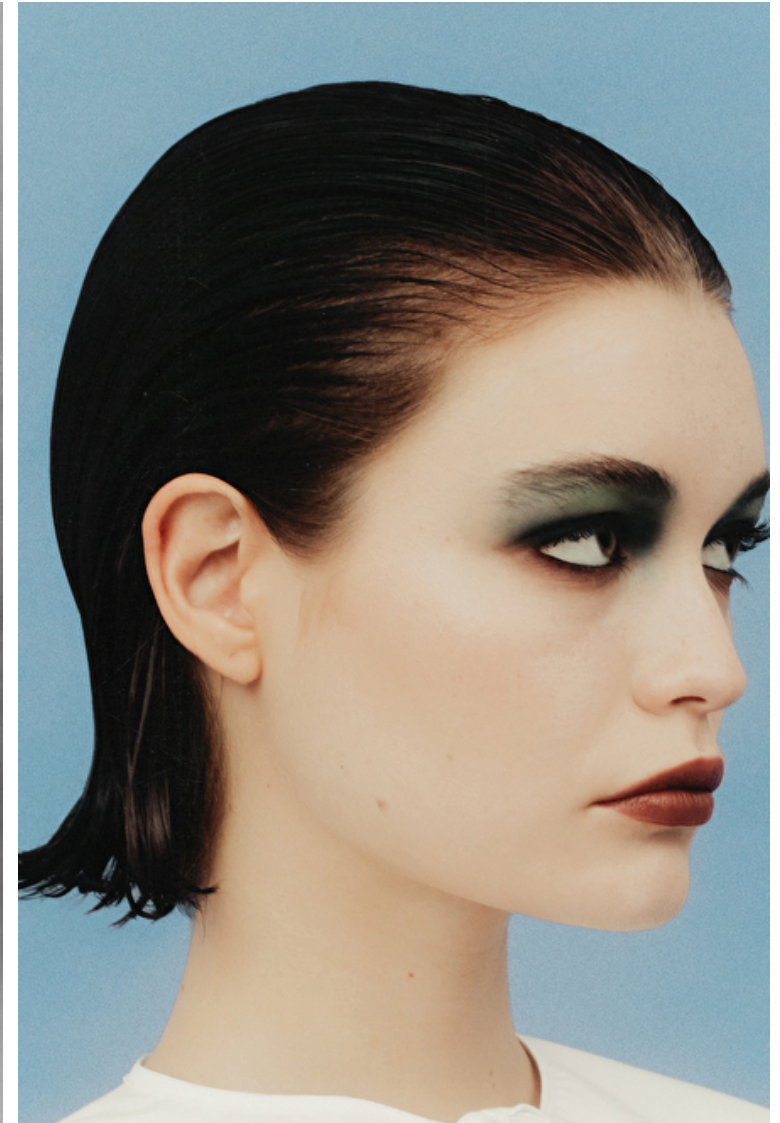

## Matilda Roth

Height 174cm / 5' 8.5"

Bust 82cm / 32.5"

Waist 60cm / 23.5"

Hips 89cm / 35"

Shoes EU/US/UK 38.5 / 7.5 / 5

Eyes Blue

Hair Brown