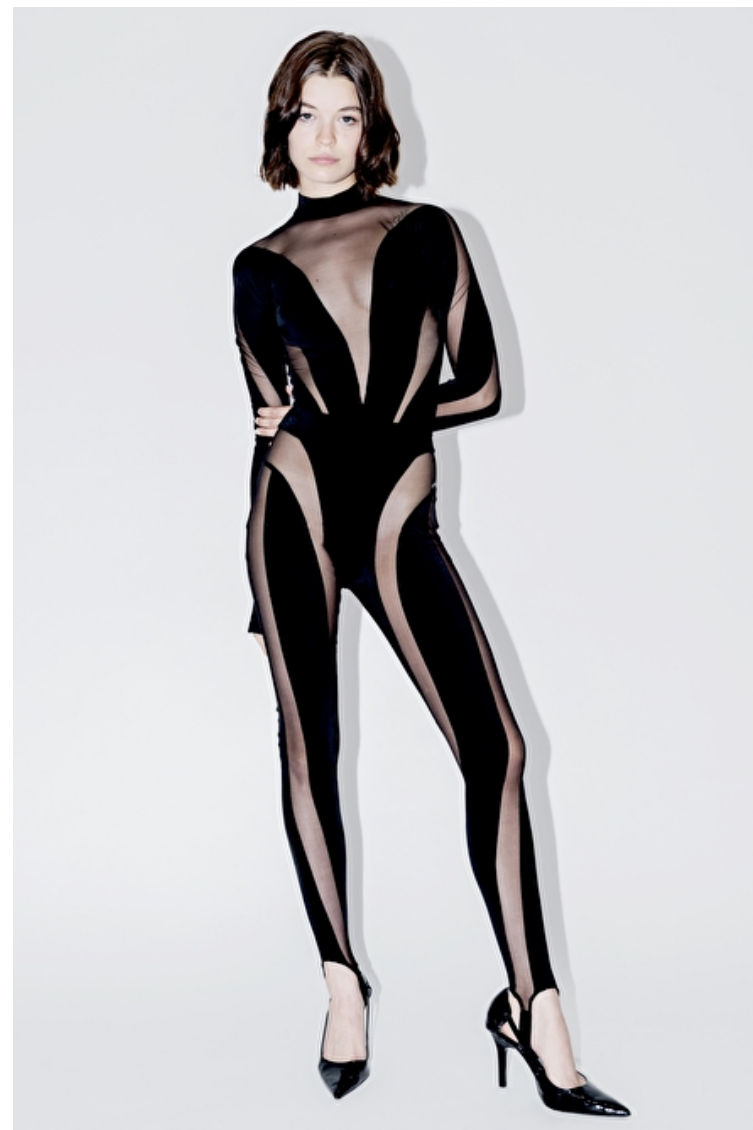

## Matilda Roth

Height 175cm / 5' 9.0"

Bust 78cm / 30.5"

Waist 58cm / 23"

Hips 87cm / 34.5"

Shoes EU/US/UK 38.5 / 7.5 / 5

Eyes Blue

Hair Brown