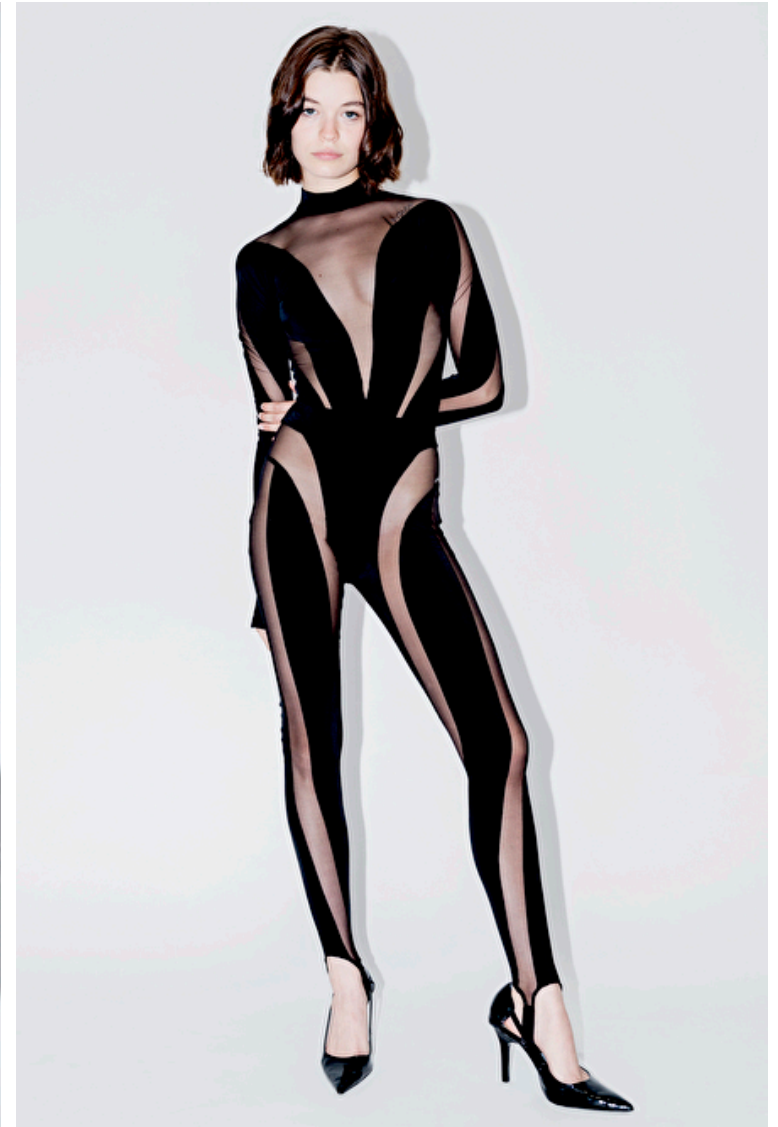

## Matilda Roth

Height 174cm / 5' 8.5"

Bust 82cm / 32.5"

Waist 60cm / 23.5"

Hips 89cm / 35"

Shoes EU/US/UK 38.5 / 7.5 / 5

Eyes Blue

Hair Brown