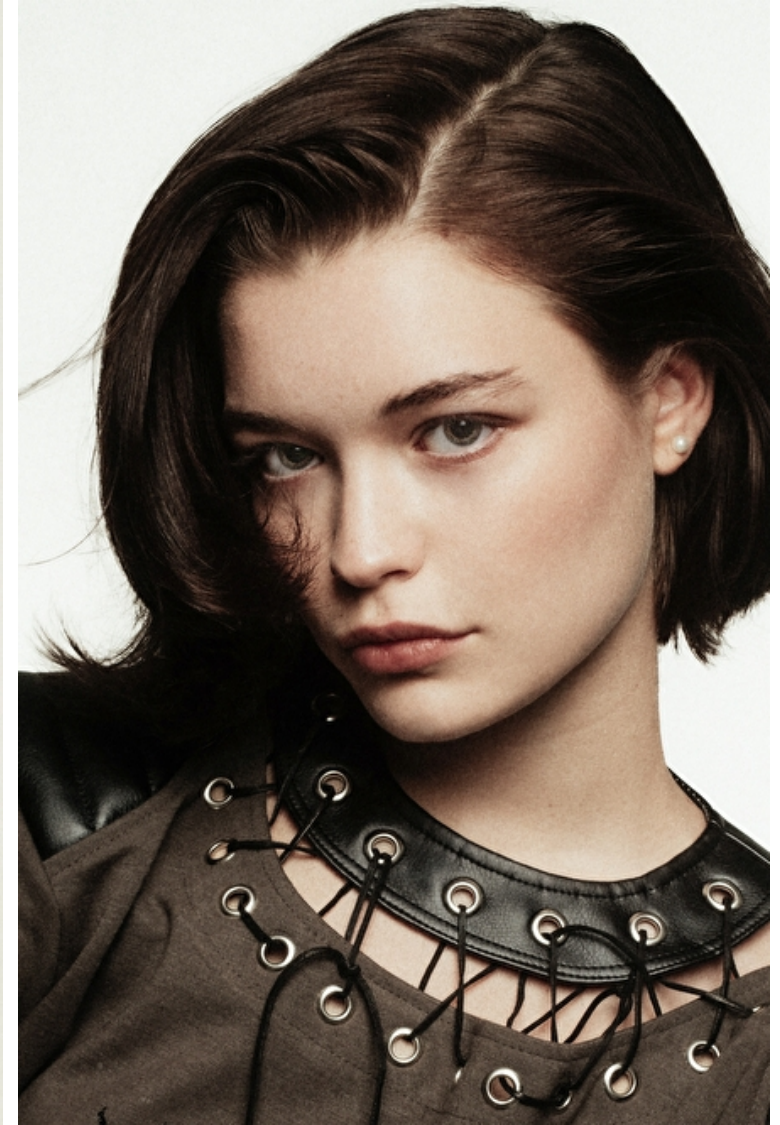

## Matilda Roth

Height 175cm / 5' 9.0"

Bust 78cm / 30.5"

Waist 58cm / 23"

Hips 87cm / 34.5"

Shoes EU/US/UK 38.5 / 7.5 / 5

Eyes Blue

Hair Brown