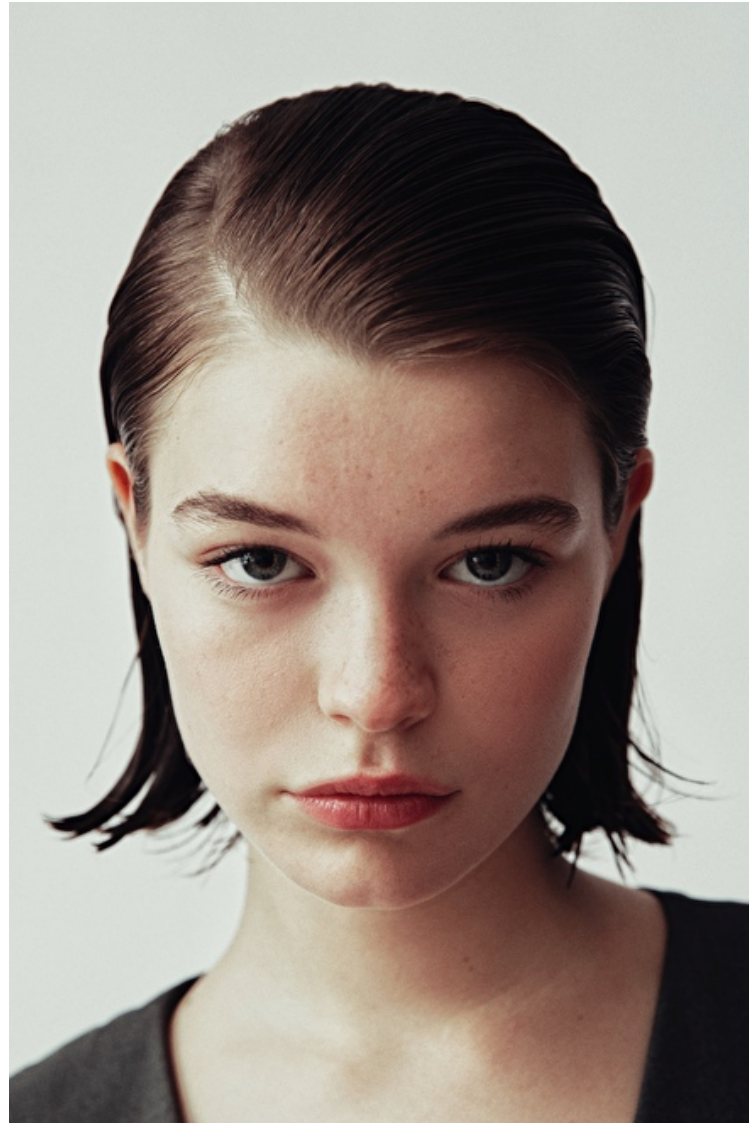

## Matilda Roth

Height 174cm / 5' 8.5"

Bust 82cm / 32.5"

Waist 60cm / 23.5"

Hips 89cm / 35"

Shoes EU/US/UK 38.5 / 7.5 / 5

Eyes Blue

Hair Brown