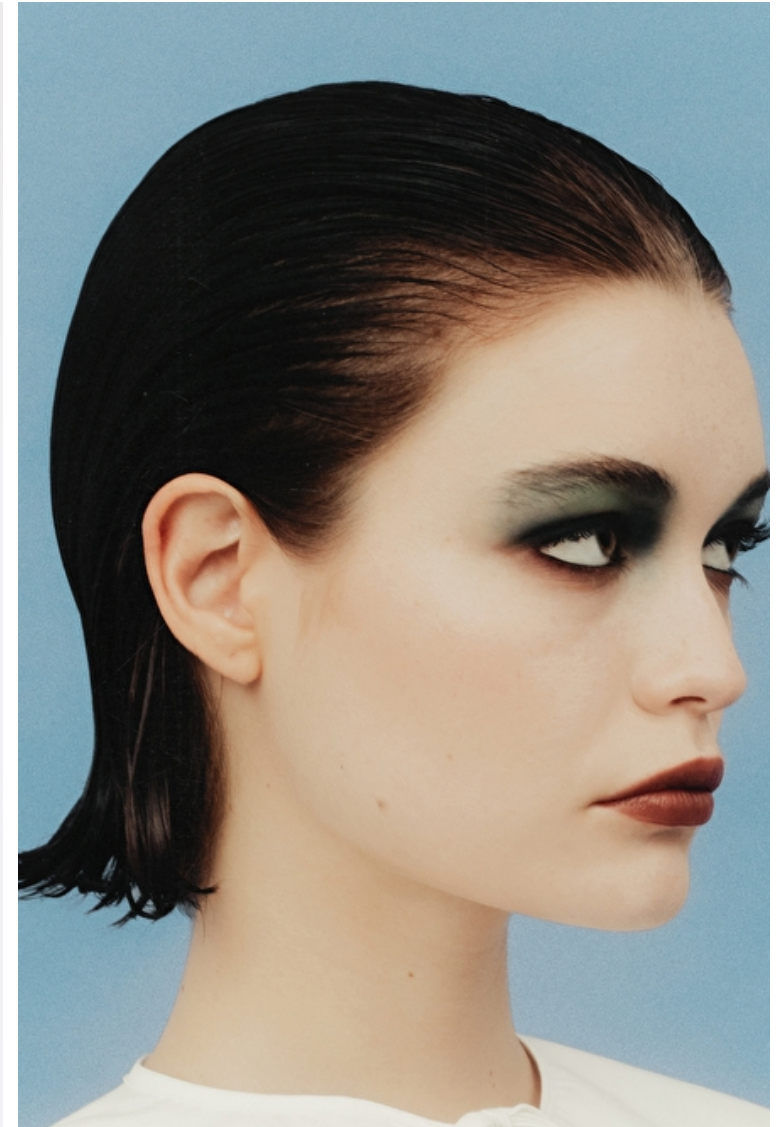

## Matilda Roth

Height 175cm / 5' 9.0"

Bust 78cm / 30.5"

Waist 58cm / 23"

Hips 87cm / 34.5"

Shoes EU/US/UK 38.5 / 7.5 / 5

Eyes Blue

Hair Brown